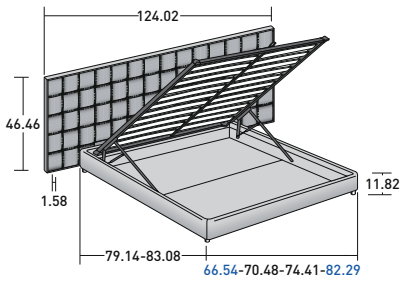

## JAIPUR

design Carlo Colombo  
2020

The double-size bed Jaipur is immediately identifiable by its headboard: a modern boiserie with its pattern of macro wooden weaves and a thin aluminium profile, textile-like, with the warp and weft extended to infinity to exalt and reinterpret the tailoring skills of the Flou textile tradition. The wood is heat-treated in the finishes coffee oak and black painted oak while the profile is in aluminium, matt burnished color. The padded and upholstered sommier with its fabric, Ecopelle or leather covers has a sharp minimal shape, and this balances perfectly with the headboard to create a wonderfully harmonious ensemble. Jaipur is available with boxspring base Leonardo, base H25 with fixed slats with rigidity adjustment, storage base, base with electric movements Motion 4.

**Flou**

LA CULTURA DEL DORMIRE.

JAIPUR  
design Carlo Colombo 2020

OUTER SIZES/BASES AND MATTRESS SUPPORTS

◆ QUEEN, KING available only for the NORTH AMERICAN MARKET

SIZE IN INCHES

STORAGE BASE  
ADJUSTABLE SLATTED BASE

◆ QUEEN, KING  
BASE H25  
ADJUSTABLE SLATTED BASE  
ELECTRICALLY POWERED ADJUSTABLE SLATS

◆ QUEEN, KING  
BASE LEONARDO