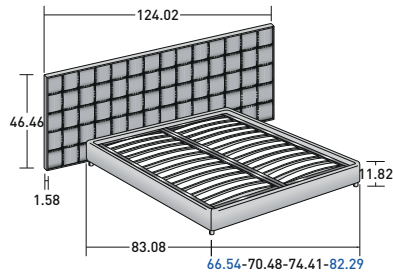

## JAIPUR

design Carlo Colombo  
2020

The double-size bed Jaipur is immediately identifiable by its headboard: a modern boiserie with its pattern of macro wooden weaves and a thin aluminium profile, textile-like, with the warp and weft extended to infinity to exalt and reinterpret the tailoring skills of the Flou textile tradition. The wood is heat-treated in the finishes coffee oak and black painted oak while the profile is in aluminium, matt burnished color. The padded and upholstered sommier with its fabric, Ecopelle or leather covers has a sharp minimal shape, and this balances perfectly with the headboard to create a wonderfully harmonious ensemble. Jaipur is available with boxspring base Leonardo, base H25 with fixed slats with rigidity adjustment, storage base, base with electric movements Motion 4.

**Flou**

LA CULTURA DEL DORMIRE.

JAIPUR  
design Carlo Colombo 2020

OUTER SIZES/BASES AND MATTRESS SUPPORTS

◆ QUEEN, KING available only for the NORTH AMERICAN MARKET

SIZE IN INCHES

STORAGE BASE  
ADJUSTABLE SLATTED BASE

◆ QUEEN, KING  
BASE H25  
ADJUSTABLE SLATTED BASE  
ELECTRICALLY POWERED ADJUSTABLE SLATS

◆ QUEEN, KING  
BASE LEONARDO