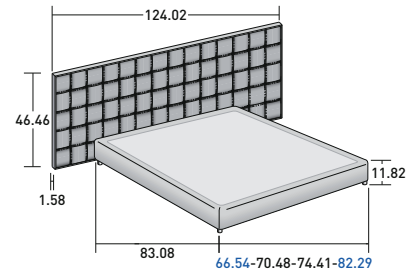

## JAIPUR

design Carlo Colombo  
2020

The double-size bed Jaipur is immediately identifiable by its headboard: a modern boiserie with its pattern of macro wooden weaves and a thin aluminium profile, textile-like, with the warp and weft extended to infinity to exalt and reinterpret the tailoring skills of the Flou textile tradition. The wood is heat-treated in the finishes coffee oak and black painted oak while the profile is in aluminium, matt burnished color. The padded and upholstered sommier with its fabric, Ecopelle or leather covers has a sharp minimal shape, and this balances perfectly with the headboard to create a wonderfully harmonious ensemble. Jaipur is available with boxspring base Leonardo, base H25 with fixed slats with rigidity adjustment, storage base, base with electric movements Motion 4.

**Flou**

LA CULTURA DEL DORMIRE.

JAIPUR  
design Carlo Colombo 2020

OUTER SIZES/BASES AND MATTRESS SUPPORTS

◆ QUEEN, KING available only for the NORTH AMERICAN MARKET

SIZE IN INCHES

STORAGE BASE  
ADJUSTABLE SLATTED BASE

◆ QUEEN, KING  
BASE H25  
ADJUSTABLE SLATTED BASE  
ELECTRICALLY POWERED ADJUSTABLE SLATS

◆ QUEEN, KING  
BASE LEONARDO