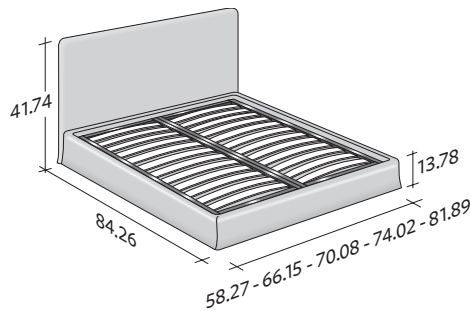

NOTTURNO SHABBY CHIC

DOUBLE

design Centro Ricerche Flou 2015

Clean, simple and elegant lines have produced an 'evergreen' bed to suit every style and taste, every ambience and every furnishing choice. The 'Shabby Chic' version projects a clearly contemporary orientation, enhanced by trendy covers, delicate colors with a deliberately well-worn appearance. The headboard is linear and smooth; it is padded and finished, like the base, in completely removable covers in fabric, leather or Ecopelle Dollaro. Available with box-spring base Comfort, storage base, fixed base, or base with an electric movement control.

Flou

LA CULTURA DEL DORMIRE.

NOTTURNO SHABBY CHIC DOUBLE
design Centro Ricerche Flou 2015

OUTER SIZES/BASES AND MATTRESS SUPPORTS

SIZE IN INCHES

STORAGE BASE

ADJUSTABLE SLATTED BASE
ORTHOPAEDIC SURFACE
SLATTED BASE

BASE H25

ADJUSTABLE SLATTED BASE
ORTHOPAEDIC SURFACE
ELECTRICALLY POWERED ADJUSTABLE SLATS

BOX-SPRING BASE COMFORT