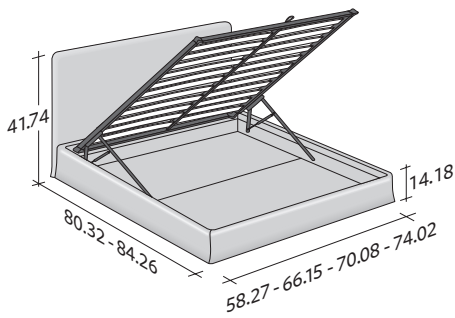

NOTTURNO SHABBY CHIC

DOUBLE

design Centro Ricerche Flou 2015

Clean, simple and elegant lines have produced an 'evergreen' bed to suit every style and taste, every ambience and every furnishing choice. The 'Shabby Chic' version projects a clearly contemporary orientation, enhanced by trendy covers, delicate colors with a deliberately well-worn appearance. The headboard is linear and smooth; it is padded and finished, like the base, in completely removable covers in fabric, leather or Ecopelle Dollaro. Available with box-spring base Comfort, storage base, fixed base, or base with an electric movement control.

Flou

LA CULTURA DEL DORMIRE.

NOTTURNO SHABBY CHIC DOUBLE
design Centro Ricerche Flou 2015

OUTER SIZES/BASES AND MATTRESS SUPPORTS

SIZE IN INCHES

STORAGE BASE

ADJUSTABLE SLATTED BASE
ORTHOPAEDIC SURFACE
SLATTED BASE

BASE H25

ADJUSTABLE SLATTED BASE
ORTHOPAEDIC SURFACE
ELECTRICALLY POWERED ADJUSTABLE SLATS

BOX-SPRING BASE COMFORT