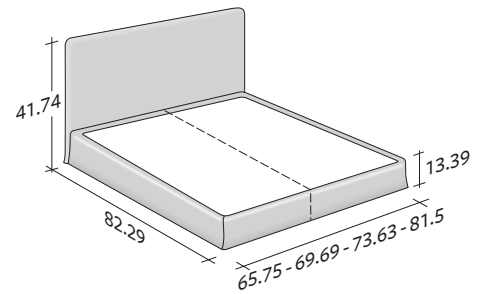

Flou

LA CULTURA DEL DORMIRE.

NOTTURNO SHABBY CHIC DOUBLE
design Centro Ricerche Flou 2015

OUTER SIZES/BASES AND MATTRESS SUPPORTS

SIZE IN INCHES

STORAGE BASE

ADJUSTABLE SLATTED BASE
ORTHOPAEDIC SURFACE
SLATTED BASE

BASE H25

ADJUSTABLE SLATTED BASE
ORTHOPAEDIC SURFACE
ELECTRICALLY POWERED ADJUSTABLE SLATS

BOX-SPRING BASE COMFORT