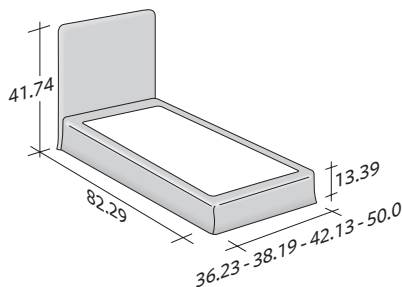

Flou

LA CULTURA DEL DORMIRE.

NOTTURNO SHABBY CHIC SINGLE
design Centro Ricerche Flou 2015

OUTER SIZES/BASES AND MATTRESS SUPPORTS

◆ **TWIN X-LONG available only for the NORTH AMERICAN MARKET**

SIZE IN INCHES

◆ **TWIN X-LONG**

STORAGE BASE

- ◆ ADJUSTABLE SLATTED BASE
- ORTHOPAEDIC SURFACE
- SLATTED BASE

STORAGE BASE SIDE OPENING

- ADJUSTABLE SLATTED BASE
- ORTHOPAEDIC SURFACE

◆ **TWIN X-LONG**

BASE H25

- ◆ ADJUSTABLE SLATTED BASE
- ORTHOPAEDIC SURFACE
- ELECTRICALLY POWERED ADJUSTABLE SLATS