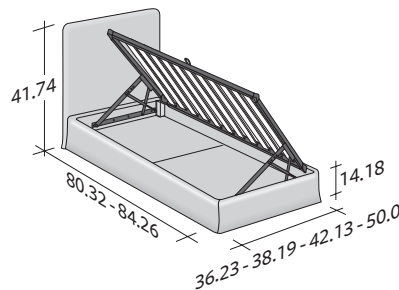

Flou

LA CULTURA DEL DORMIRE.

NOTTURNO SHABBY CHIC SINGLE
design Centro Ricerche Flou 2015

OUTER SIZES/BASES AND MATTRESS SUPPORTS

◆ **TWIN X-LONG available only for the NORTH AMERICAN MARKET**

SIZE IN INCHES

◆ **TWIN X-LONG**

STORAGE BASE

- ◆ ADJUSTABLE SLATTED BASE
- ORTHOPAEDIC SURFACE
- SLATTED BASE

STORAGE BASE SIDE OPENING

- ADJUSTABLE SLATTED BASE
- ORTHOPAEDIC SURFACE

◆ **TWIN X-LONG**

BASE H25

- ◆ ADJUSTABLE SLATTED BASE
- ORTHOPAEDIC SURFACE
- ELECTRICALLY POWERED ADJUSTABLE SLATS