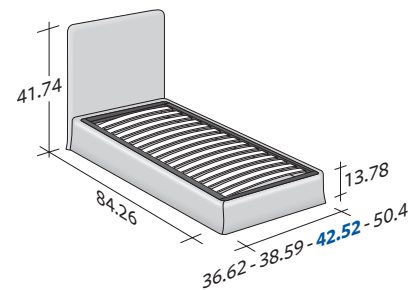

Flou

LA CULTURA DEL DORMIRE.

NOTTURNO SHABBY CHIC SINGLE
design Centro Ricerche Flou 2015

OUTER SIZES/BASES AND MATTRESS SUPPORTS

◆ **TWIN X-LONG available only for the NORTH AMERICAN MARKET**

SIZE IN INCHES

◆ **TWIN X-LONG**

STORAGE BASE

- ◆ ADJUSTABLE SLATTED BASE
- ORTHOPAEDIC SURFACE
- SLATTED BASE

STORAGE BASE SIDE OPENING

- ADJUSTABLE SLATTED BASE
- ORTHOPAEDIC SURFACE

◆ **TWIN X-LONG**

BASE H25

- ◆ ADJUSTABLE SLATTED BASE
- ORTHOPAEDIC SURFACE
- ELECTRICALLY POWERED ADJUSTABLE SLATS