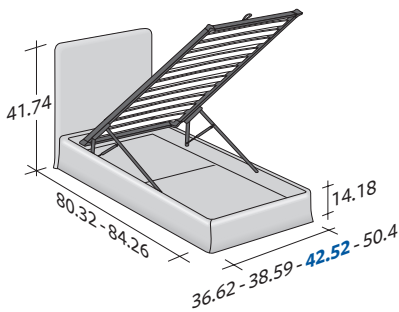

NOTTURNO SHABBY CHIC

SINGLE

design Centro Ricerche Flou 2015

Clean, simple and elegant lines have produced an 'evergreen' bed to suit every style and taste, every ambience and every furnishing choice. The 'Shabby Chic' version projects a clearly contemporary orientation, enhanced by trendy covers, delicate colors with a deliberately well-worn appearance. The headboard is linear and smooth; it is padded and finished, like the base, in completely removable covers in fabric, leather or Ecopelle Dollaro. Available with box-spring base Comfort, storage base, fixed base, or base with an electric movement control.

Flou

LA CULTURA DEL DORMIRE.

NOTTURNO SHABBY CHIC SINGLE
design Centro Ricerche Flou 2015

OUTER SIZES/BASES AND MATTRESS SUPPORTS

◆ **TWIN X-LONG available only for the NORTH AMERICAN MARKET**

SIZE IN INCHES

◆ **TWIN X-LONG**

STORAGE BASE

- ◆ ADJUSTABLE SLATTED BASE
- ORTHOPAEDIC SURFACE
- SLATTED BASE

STORAGE BASE SIDE OPENING

- ADJUSTABLE SLATTED BASE
- ORTHOPAEDIC SURFACE

◆ **TWIN X-LONG**

BASE H25

- ◆ ADJUSTABLE SLATTED BASE
- ORTHOPAEDIC SURFACE
- ELECTRICALLY POWERED ADJUSTABLE SLATS