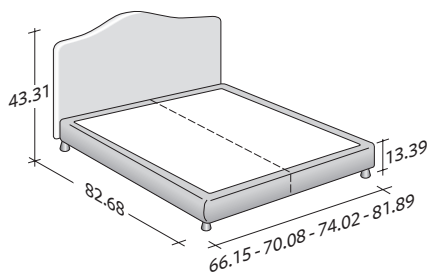

Available with box -spring base Comfort, storage base, fixed base h 25 cm. or h 16 cm. and with electrical movements.

Flou

LA CULTURA DEL DORMIRE.

PEONIA DOUBLE
design Centro Ricerche Flou 1987

OUTER SIZES/BASES AND MATTRESS SUPPORTS

◆ **FULL X-LONG, QUEEN, KING available only for the NORTH AMERICAN MARKET**

SIZE IN INCHES

◆ **FULL X-LONG, QUEEN, KING**

STORAGE BASE

- ◆ ADJUSTABLE SLATTED BASE *
- ORTHOPAEDIC SURFACE *
- SLATTED BASE

BOX-SPRING BASE COMFORT

◆ **FULL X-LONG, QUEEN, KING**

BASE H25

- ◆ ADJUSTABLE SLATTED BASE *
- ORTHOPAEDIC SURFACE *
- ELECTRICALLY POWERED ADJUSTABLE SLATS *

BASE H16

- ADJUSTABLE SLATTED BASE
- ORTHOPAEDIC SURFACE
- ELECTRICALLY POWERED ADJUSTABLE SLATS