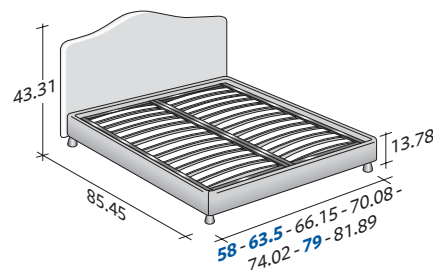

Available with box -spring base Comfort, storage base, fixed base h 25 cm. or h 16 cm. and with electrical movements.

Flou

LA CULTURA DEL DORMIRE.

PEONIA DOUBLE
design Centro Ricerche Flou 1987

OUTER SIZES/BASES AND MATTRESS SUPPORTS

◆ **FULL X-LONG, QUEEN, KING available only for the NORTH AMERICAN MARKET**

SIZE IN INCHES

◆ **FULL X-LONG, QUEEN, KING**

STORAGE BASE

- ◆ ADJUSTABLE SLATTED BASE *
- ORTHOPAEDIC SURFACE *
- SLATTED BASE

BOX-SPRING BASE COMFORT

◆ **FULL X-LONG, QUEEN, KING**

BASE H25

- ◆ ADJUSTABLE SLATTED BASE *
- ORTHOPAEDIC SURFACE *
- ELECTRICALLY POWERED ADJUSTABLE SLATS *

BASE H16

- ADJUSTABLE SLATTED BASE
- ORTHOPAEDIC SURFACE
- ELECTRICALLY POWERED ADJUSTABLE SLATS