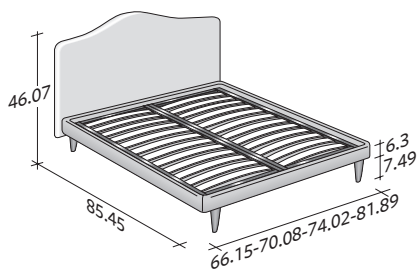

Available with box -spring base Comfort, storage base, fixed base h 25 cm. or h 16 cm. and with electrical movements.

Flou

LA CULTURA DEL DORMIRE.

PEONIA DOUBLE
design Centro Ricerche Flou 1987

OUTER SIZES/BASES AND MATTRESS SUPPORTS

◆ **FULL X-LONG, QUEEN, KING available only for the NORTH AMERICAN MARKET**

SIZE IN INCHES

◆ **FULL X-LONG, QUEEN, KING**

STORAGE BASE

- ◆ ADJUSTABLE SLATTED BASE *
- ORTHOPAEDIC SURFACE *
- SLATTED BASE

BOX-SPRING BASE COMFORT

◆ **FULL X-LONG, QUEEN, KING**

BASE H25

- ◆ ADJUSTABLE SLATTED BASE *
- ORTHOPAEDIC SURFACE *
- ELECTRICALLY POWERED ADJUSTABLE SLATS *

BASE H16

- ADJUSTABLE SLATTED BASE
- ORTHOPAEDIC SURFACE
- ELECTRICALLY POWERED ADJUSTABLE SLATS