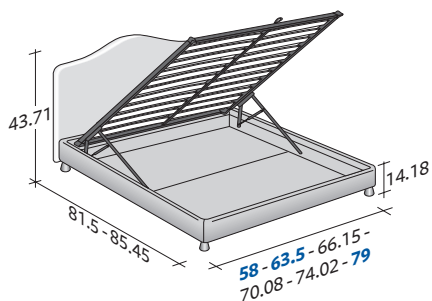

Available with box -spring base Comfort, storage base, fixed base h 25 cm. or h 16 cm. and with electrical movements.

Flou

LA CULTURA DEL DORMIRE.

PEONIA DOUBLE
design Centro Ricerche Flou 1987

OUTER SIZES/BASES AND MATTRESS SUPPORTS

◆ **FULL X-LONG, QUEEN, KING available only for the NORTH AMERICAN MARKET**

SIZE IN INCHES

◆ **FULL X-LONG, QUEEN, KING**

STORAGE BASE

- ◆ ADJUSTABLE SLATTED BASE *
- ORTHOPAEDIC SURFACE *
- SLATTED BASE

BOX-SPRING BASE COMFORT

◆ **FULL X-LONG, QUEEN, KING**

BASE H25

- ◆ ADJUSTABLE SLATTED BASE *
- ORTHOPAEDIC SURFACE *
- ELECTRICALLY POWERED ADJUSTABLE SLATS *

BASE H16

- ADJUSTABLE SLATTED BASE
- ORTHOPAEDIC SURFACE
- ELECTRICALLY POWERED ADJUSTABLE SLATS