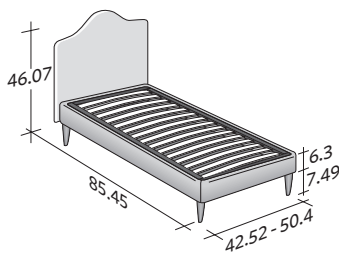

PEONIA SINGLE
design Centro Ricerche Flou 1987

OUTER SIZES/BASES AND MATTRESS SUPPORTS

◆ **TWIN X-LONG available only for the NORTH AMERICAN MARKET**

SIZE IN INCHES

◆ **TWIN X-LONG**

STORAGE BASE

- ◆ ADJUSTABLE SLATTED BASE *
- ORTHOPAEDIC SURFACE *
- SLATTED BASE

◆ **TWIN X-LONG**

STORAGE BASE SIDE OPENING

- ◆ ADJUSTABLE SLATTED BASE *
- ORTHOPAEDIC SURFACE *

BOX-SPRING BASE COMFORT

◆ **TWIN X-LONG**

BASE H25

- ◆ ADJUSTABLE SLATTED BASE *
- ORTHOPAEDIC SURFACE *
- ELECTRICALLY POWERED ADJUSTABLE SLATS *

BASE H16

- ADJUSTABLE SLATTED BASE
- ORTHOPAEDIC SURFACE
- ELECTRICALLY POWERED ADJUSTABLE SLATS

* Available also with loose valance cover