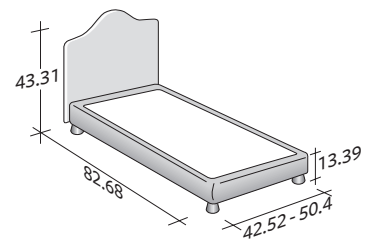

PEONIA SINGLE
design Centro Ricerche Flou 1987

OUTER SIZES/BASES AND MATTRESS SUPPORTS

◆ **TWIN X-LONG available only for the NORTH AMERICAN MARKET**

SIZE IN INCHES

◆ **TWIN X-LONG**

STORAGE BASE

- ◆ ADJUSTABLE SLATTED BASE *
- ORTHOPAEDIC SURFACE *
- SLATTED BASE

◆ **TWIN X-LONG**

STORAGE BASE SIDE OPENING

- ◆ ADJUSTABLE SLATTED BASE *
- ORTHOPAEDIC SURFACE *

BOX-SPRING BASE COMFORT

◆ **TWIN X-LONG**

BASE H25

- ◆ ADJUSTABLE SLATTED BASE *
- ORTHOPAEDIC SURFACE *
- ELECTRICALLY POWERED ADJUSTABLE SLATS *

BASE H16

- ADJUSTABLE SLATTED BASE
- ORTHOPAEDIC SURFACE
- ELECTRICALLY POWERED ADJUSTABLE SLATS

* Available also with loose valance cover