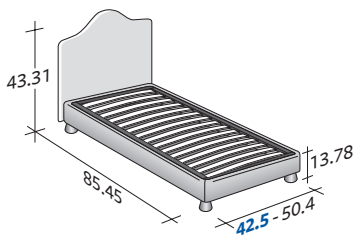

PEONIA SINGLE
design Centro Ricerche Flou 1987

OUTER SIZES/BASES AND MATTRESS SUPPORTS

◆ **TWIN X-LONG available only for the NORTH AMERICAN MARKET**

SIZE IN INCHES

◆ **TWIN X-LONG**

STORAGE BASE

- ◆ ADJUSTABLE SLATTED BASE *
- ORTHOPAEDIC SURFACE *
- SLATTED BASE

◆ **TWIN X-LONG**

STORAGE BASE SIDE OPENING

- ◆ ADJUSTABLE SLATTED BASE *
- ORTHOPAEDIC SURFACE *

BOX-SPRING BASE COMFORT

◆ **TWIN X-LONG**

BASE H25

- ◆ ADJUSTABLE SLATTED BASE *
- ORTHOPAEDIC SURFACE *
- ELECTRICALLY POWERED ADJUSTABLE SLATS *

BASE H16

- ADJUSTABLE SLATTED BASE
- ORTHOPAEDIC SURFACE
- ELECTRICALLY POWERED ADJUSTABLE SLATS

* Available also with loose valance cover