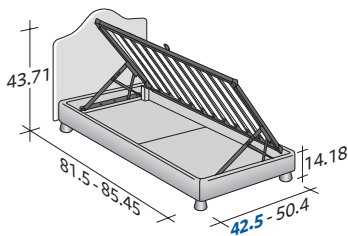

PEONIA SINGLE
design Centro Ricerche Flou 1987

OUTER SIZES/BASES AND MATTRESS SUPPORTS

◆ **TWIN X-LONG available only for the NORTH AMERICAN MARKET**

SIZE IN INCHES

◆ **TWIN X-LONG**

STORAGE BASE

- ◆ ADJUSTABLE SLATTED BASE *
- ORTHOPAEDIC SURFACE *
- SLATTED BASE

◆ **TWIN X-LONG**

STORAGE BASE SIDE OPENING

- ◆ ADJUSTABLE SLATTED BASE *
- ORTHOPAEDIC SURFACE *

BOX-SPRING BASE COMFORT

◆ **TWIN X-LONG**

BASE H25

- ◆ ADJUSTABLE SLATTED BASE *
- ORTHOPAEDIC SURFACE *
- ELECTRICALLY POWERED ADJUSTABLE SLATS *

BASE H16

- ADJUSTABLE SLATTED BASE
- ORTHOPAEDIC SURFACE
- ELECTRICALLY POWERED ADJUSTABLE SLATS

* Available also with loose valance cover