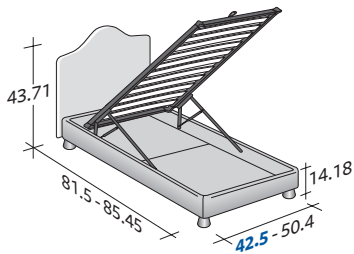

PEONIA

SINGLE

design Centro Ricerche Flou
1987

A wonderfully romantic bed.
Head-board and base padded and upholstered with fabric, leather or Ecopelle covers, completely removable thanks to practical Velcro fasteners.
Available with box -spring base Comfort, storage base, fixed base h 25 cm. or h 16 cm. and with electrical movements.

PEONIA SINGLE
design Centro Ricerche Flou 1987

OUTER SIZES/BASES AND MATTRESS SUPPORTS

◆ **TWIN X-LONG available only for the NORTH AMERICAN MARKET**

SIZE IN INCHES

◆ **TWIN X-LONG**

STORAGE BASE

- ◆ ADJUSTABLE SLATTED BASE *
- ORTHOPAEDIC SURFACE *
- SLATTED BASE

◆ **TWIN X-LONG**

STORAGE BASE SIDE OPENING

- ◆ ADJUSTABLE SLATTED BASE *
- ORTHOPAEDIC SURFACE *

BOX-SPRING BASE COMFORT

◆ **TWIN X-LONG**

BASE H25

- ◆ ADJUSTABLE SLATTED BASE *
- ORTHOPAEDIC SURFACE *
- ELECTRICALLY POWERED ADJUSTABLE SLATS *

BASE H16

- ADJUSTABLE SLATTED BASE
- ORTHOPAEDIC SURFACE
- ELECTRICALLY POWERED ADJUSTABLE SLATS

* Available also with loose valance cover