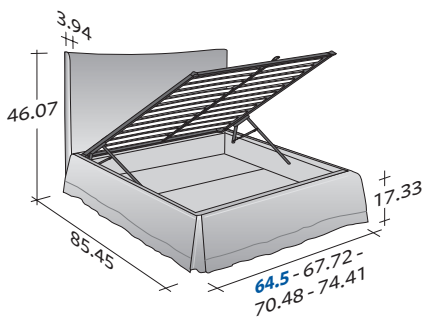

PLAZA
DOUBLE
design Rodolfo Dordoni
2005

An elegant luxurious bed, designed as the heart of the bedroom. Removable covers of the headboard and the base, fixed with Velcro, can have a rich trim in Glamour fabric. Available with box-spring base Comfort, fixed base or unusually ample storage base.

PLAZA DOUBLE
design Rodolfo Dordoni 2005

OUTER SIZES/BASES AND MATTRESS SUPPORTS

◆ **QUEEN, KING available only for the NORTH AMERICAN MARKET**

SIZE IN INCHES

◆ **QUEEN**

STORAGE BASE

- ◆ ADJUSTABLE SLATTED BASE
- ORTHOPAEDIC SURFACE

◆ **QUEEN, KING**

- ◆ ADJUSTABLE SLATTED BASE
- ORTHOPAEDIC SURFACE

BOX-SPRING BASE COMFORT