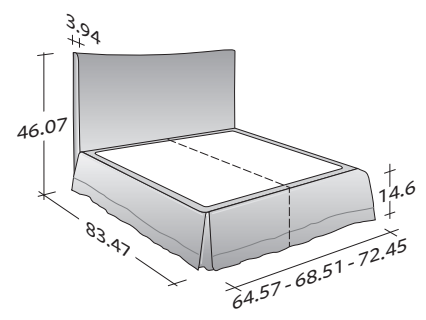

PLAZA
DOUBLE
design Rodolfo Dordoni
2005

An elegant luxurious bed, designed as the heart of the bedroom. Removable covers of the headboard and the base, fixed with Velcro, can have a rich trim in Glamour fabric. Available with box-spring base Comfort, fixed base or unusually ample storage base.

PLAZA DOUBLE
design Rodolfo Dordoni 2005

OUTER SIZES/BASES AND MATTRESS SUPPORTS

◆ **QUEEN, KING available only for the NORTH AMERICAN MARKET**

SIZE IN INCHES

◆ **QUEEN**

STORAGE BASE

- ◆ ADJUSTABLE SLATTED BASE
- ORTHOPAEDIC SURFACE

◆ **QUEEN, KING**

- ◆ ADJUSTABLE SLATTED BASE
- ORTHOPAEDIC SURFACE

BOX-SPRING BASE COMFORT