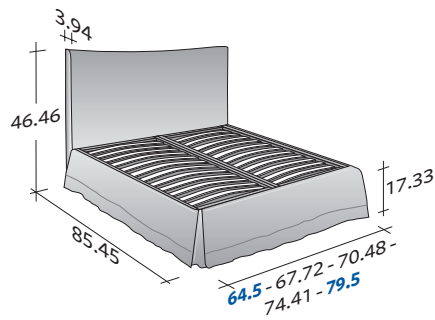

PLAZA
DOUBLE
design Rodolfo Dordoni
2005

An elegant luxurious bed, designed as the heart of the bedroom. Removable covers of the headboard and the base, fixed with Velcro, can have a rich trim in Glamour fabric. Available with box-spring base Comfort, fixed base or unusually ample storage base.

PLAZA DOUBLE
design Rodolfo Dordoni 2005

OUTER SIZES/BASES AND MATTRESS SUPPORTS

◆ **QUEEN, KING available only for the NORTH AMERICAN MARKET**

SIZE IN INCHES

◆ **QUEEN**

STORAGE BASE

- ◆ ADJUSTABLE SLATTED BASE
- ORTHOPAEDIC SURFACE

◆ **QUEEN, KING**

- ◆ ADJUSTABLE SLATTED BASE
- ORTHOPAEDIC SURFACE

BOX-SPRING BASE COMFORT