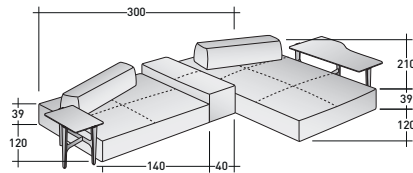

COMPOSITION D

- ASSISE (L210 x P120 x H39) - 1 élément
- DOSSIER MOBILE (L100 x P25 x H27) - 1 élément

SOFTBENCH CANAPÉS COMPOSITIONS

ENCOMBREMENT

DIMENSIONS IN CM.

COMPOSITION A

- ASSISE (L140 x P120 x H39) - 1 élément
- DOSSIER MOBILE (L100 x P25 x H27) - 1 élément
- ACCOUDOIR (L120 x P40 x H45) - 1 élément

COMPOSITION B (table basse pas incluse)

COMPOSITION C (table basse pas incluse)

- ASSISE (L210 x P120 x H39) - 1 élément
- ASSISE (L140 x P120 x H39) - 1 élément
- DOSSIER MOBILE (L100 x P25 x H27) - 1 élément
- DOSSIER MOBILE (L80 x P25 x H27) - 2 éléments
- ACCOUDOIR (L120 x P40 x H45) - 2 éléments

COMPOSITION E (tables basses pas incluses)

- ASSISE (L210 x P120 x H39) - 1 élément
- ASSISE (L140 x P120 x H39) - 1 élément
- DOSSIER MOBILE (L100 x P25 x H27) - 2 éléments
- ACCOUDOIR (L120 x P40 x H45) - 1 élément

COMPOSITION H (tables basses pas incluses)

- ASSISE (L210 x P120 x H39) - 1 élément
- ASSISE (L140 x P120 x H39) - 2 éléments
- DOSSIER MOBILE (L100 x P25 x H27) - 3 éléments

SOFTBENCH ASSISES

SOFTBENCH ACCOUDOIR