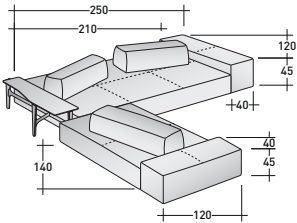

COMPOSITION D

- ASSISE (L210 x P120 x H39) - 1 élément
- DOSSIER MOBILE (L100 x P25 x H27) - 1 élément

SOFTBENCH CANAPÉS COMPOSITIONS

ENCOMBREMENT

DIMENSIONS IN CM.

COMPOSITION A

- ASSISE (L140 x P120 x H39) - 1 élément
- DOSSIER MOBILE (L100 x P25 x H27) - 1 élément
- ACCOUDOIR (L120 x P40 x H45) - 1 élément

COMPOSITION B (table basse pas incluse)

COMPOSITION C (table basse pas incluse)

- ASSISE (L210 x P120 x H39) - 1 élément
- ASSISE (L140 x P120 x H39) - 1 élément
- DOSSIER MOBILE (L100 x P25 x H27) - 1 élément
- DOSSIER MOBILE (L80 x P25 x H27) - 2 éléments
- ACCOUDOIR (L120 x P40 x H45) - 2 éléments

COMPOSITION E (tables basses pas incluses)

- ASSISE (L210 x P120 x H39) - 1 élément
- ASSISE (L140 x P120 x H39) - 1 élément
- DOSSIER MOBILE (L100 x P25 x H27) - 2 éléments
- ACCOUDOIR (L120 x P40 x H45) - 1 élément

COMPOSITION H (tables basses pas incluses)

- ASSISE (L210 x P120 x H39) - 1 élément
- ASSISE (L140 x P120 x H39) - 2 éléments
- DOSSIER MOBILE (L100 x P25 x H27) - 3 éléments

SOFTBENCH ASSISES

SOFTBENCH ACCOUDOIR