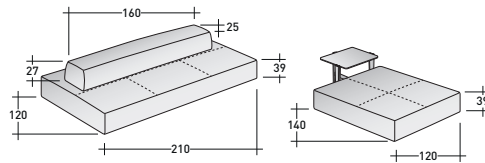

COMPOSITION D

- ASSISE (L210 x P120 x H39) - 1 élément
- DOSSIER MOBILE (L100 x P25 x H27) - 1 élément

SOFTBENCH CANAPÉS COMPOSITIONS

ENCOMBREMENT

DIMENSIONS IN CM.

COMPOSITION A

- ASSISE (L140 x P120 x H39) - 1 élément
- DOSSIER MOBILE (L100 x P25 x H27) - 1 élément
- ACCOUDOIR (L120 x P40 x H45) - 1 élément

COMPOSITION B (table basse pas incluse)

COMPOSITION C (table basse pas incluse)

- ASSISE (L210 x P120 x H39) - 1 élément
- ASSISE (L140 x P120 x H39) - 1 élément
- DOSSIER MOBILE (L100 x P25 x H27) - 1 élément
- DOSSIER MOBILE (L80 x P25 x H27) - 2 éléments
- ACCOUDOIR (L120 x P40 x H45) - 2 éléments

COMPOSITION E (tables basses pas incluses)

- ASSISE (L210 x P120 x H39) - 1 élément
- ASSISE (L140 x P120 x H39) - 1 élément
- DOSSIER MOBILE (L100 x P25 x H27) - 2 éléments
- ACCOUDOIR (L120 x P40 x H45) - 1 élément

COMPOSITION H (tables basses pas incluses)

- ASSISE (L210 x P120 x H39) - 1 élément
- ASSISE (L140 x P120 x H39) - 2 éléments
- DOSSIER MOBILE (L100 x P25 x H27) - 3 éléments

SOFTBENCH ASSISES

SOFTBENCH ACCOUDOIR