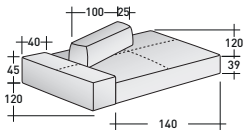

COMPOSITION D

- ASSISE (L210 x P120 x H39) - 1 élément
- DOSSIER MOBILE (L100 x P25 x H27) - 1 élément

SOFTBENCH CANAPÉS COMPOSITIONS

ENCOMBREMENT

DIMENSIONS IN CM.

COMPOSITION A

- ASSISE (L140 x P120 x H39) - 1 élément
- DOSSIER MOBILE (L100 x P25 x H27) - 1 élément
- ACCOUDOIR (L120 x P40 x H45) - 1 élément

COMPOSITION B (table basse pas incluse)

COMPOSITION C (table basse pas incluse)

- ASSISE (L210 x P120 x H39) - 1 élément
- ASSISE (L140 x P120 x H39) - 1 élément
- DOSSIER MOBILE (L100 x P25 x H27) - 1 élément
- DOSSIER MOBILE (L80 x P25 x H27) - 2 éléments
- ACCOUDOIR (L120 x P40 x H45) - 2 éléments

COMPOSITION H (tables basses pas incluses)

- ASSISE (L210 x P120 x H39) - 1 élément
- ASSISE (L140 x P120 x H39) - 2 éléments
- DOSSIER MOBILE (L100 x P25 x H27) - 3 éléments

SOFTBENCH ASSISES

SOFTBENCH ACCOUDOIR