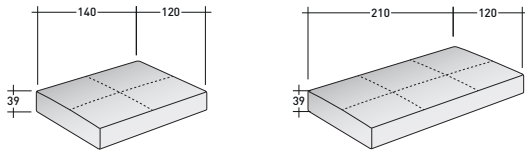

COMPOSITION D

- ASSISE (L210 x P120 x H39) - 1 élément
- DOSSIER MOBILE (L100 x P25 x H27) - 1 élément

SOFTBENCH CANAPÉS COMPOSITIONS

ENCOMBREMENT

DIMENSIONS IN CM.

COMPOSITION A

- ASSISE (L140 x P120 x H39) - 1 élément
- DOSSIER MOBILE (L100 x P25 x H27) - 1 élément
- ACCOUDOIR (L120 x P40 x H45) - 1 élément

COMPOSITION B (table basse pas incluse)

COMPOSITION C (table basse pas incluse)

- ASSISE (L210 x P120 x H39) - 1 élément
- ASSISE (L140 x P120 x H39) - 1 élément
- DOSSIER MOBILE (L100 x P25 x H27) - 1 élément
- DOSSIER MOBILE (L80 x P25 x H27) - 2 éléments
- ACCOUDOIR (L120 x P40 x H45) - 2 éléments

COMPOSITION E (tables basses pas incluses)

- ASSISE (L210 x P120 x H39) - 1 élément
- ASSISE (L140 x P120 x H39) - 1 élément
- DOSSIER MOBILE (L100 x P25 x H27) - 2 éléments
- ACCOUDOIR (L120 x P40 x H45) - 1 élément

COMPOSITION H (tables basses pas incluses)

- ASSISE (L210 x P120 x H39) - 1 élément
- ASSISE (L140 x P120 x H39) - 2 éléments
- DOSSIER MOBILE (L100 x P25 x H27) - 3 éléments

SOFTBENCH ASSISES

SOFTBENCH ACCOUDOIR