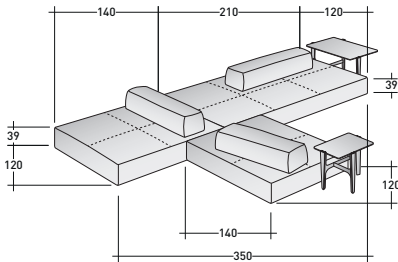

COMPOSITION D

- ASSISE (L210 x P120 x H39) - 1 élément
- DOSSIER MOBILE (L100 x P25 x H27) - 1 élément

SOFTBENCH CANAPÉS COMPOSITIONS

ENCOMBREMENT

DIMENSIONS IN CM.

COMPOSITION A

- ASSISE (L140 x P120 x H39) - 1 élément
- DOSSIER MOBILE (L100 x P25 x H27) - 1 élément
- ACCOUDOIR (L120 x P40 x H45) - 1 élément

COMPOSITION B (table basse pas incluse)

COMPOSITION C (table basse pas incluse)

- ASSISE (L210 x P120 x H39) - 1 élément
- ASSISE (L140 x P120 x H39) - 1 élément
- DOSSIER MOBILE (L100 x P25 x H27) - 1 élément
- DOSSIER MOBILE (L80 x P25 x H27) - 2 éléments
- ACCOUDOIR (L120 x P40 x H45) - 2 éléments

COMPOSITION E (tables basses pas incluses)

- ASSISE (L210 x P120 x H39) - 1 élément
- ASSISE (L140 x P120 x H39) - 1 élément
- DOSSIER MOBILE (L100 x P25 x H27) - 2 éléments
- ACCOUDOIR (L120 x P40 x H45) - 1 élément

COMPOSITION H (tables basses pas incluses)

- ASSISE (L210 x P120 x H39) - 1 élément
- ASSISE (L140 x P120 x H39) - 2 éléments
- DOSSIER MOBILE (L100 x P25 x H27) - 3 éléments

SOFTBENCH ASSISES

SOFTBENCH ACCOUDOIR