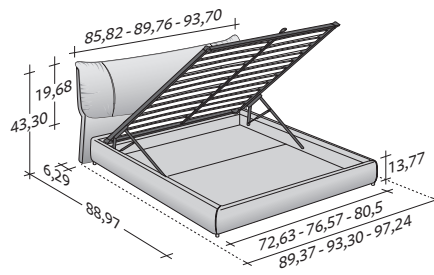

The stylish lines are joined by the soft headboard with rounded corners, the elegance of the details, the position of the folds, the precision of the stitching. The end-result is a bed with extraordinarily comfortable softness, simple yet sophisticated elegance, the perfect tailor-made product. Softwing is available in the following versions: dismantable storage base with fixed slats and rigidity adjustment, dismantable base H25 with fixed slats and rigidity adjustment or with electric movements. Base and headboard with removable fabric, leather or Ecopelle Dollaro covers thanks to Velcro and zip fasteners.

Flou

LA CULTURA DEL DORMIRE.

SOFTWING
design Carlo Colombo 2016

OUTER SIZES
BASES AND MATTRESS SUPPORT

SIZE IN INCHES

BASE H25

ADJUSTABLE SLATTED BASE
ELECTRICALLY POWERED ADJUSTABLE SLATS

STORAGE BASE

ADJUSTABLE SLATTED BASE