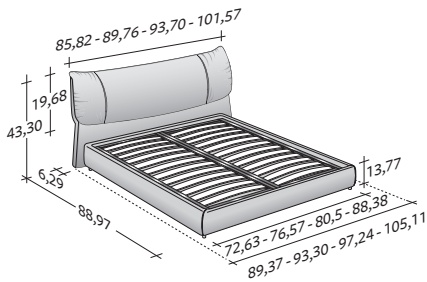

The stylish lines are joined by the soft headboard with rounded corners, the elegance of the details, the position of the folds, the precision of the stitching. The end-result is a bed with extraordinarily comfortable softness, simple yet sophisticated elegance, the perfect tailor-made product. Softwing is available in the following versions: dismantable storage base with fixed slats and rigidity adjustment, dismantable base H25 with fixed slats and rigidity adjustment or with electric movements. Base and headboard with removable fabric, leather or Ecopelle Dollaro covers thanks to Velcro and zip fasteners.

Flou

LA CULTURA DEL DORMIRE.

SOFTWING
design Carlo Colombo 2016

OUTER SIZES
BASES AND MATTRESS SUPPORT

SIZE IN INCHES

BASE H25

ADJUSTABLE SLATTED BASE
ELECTRICALLY POWERED ADJUSTABLE SLATS

STORAGE BASE

ADJUSTABLE SLATTED BASE