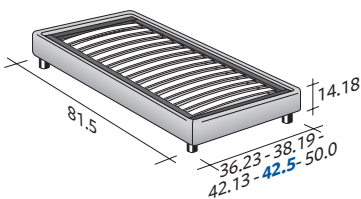

SOMMIER
SINGLE
design Centro Ricerche Flou
1982

Extremely functional bed of elegant linear design.
Available with box-spring base Comfort, storage base, fixed base
h 25 cm. or h 16 cm. and with electrical movements.
Completely removable cover in fabric, leather or Ecopelle.

SOMMIER SINGLE
design Centro Ricerche Flou 1982

OUTER SIZES/BASES AND MATTRESS SUPPORTS

◆ **TWIN X-LONG** available only for the **NORTH AMERICAN MARKET**

SIZE IN INCHES

◆ **TWIN X-LONG**

STORAGE BASE

- ◆ ADJUSTABLE SLATTED BASE *
- ORTHOPAEDIC SURFACE *

◆ **TWIN X-LONG**

STORAGE BASE SIDE OPENING

- ◆ ADJUSTABLE SLATTED BASE *
- ORTHOPAEDIC SURFACE *

BOX-SPRING BASE COMFORT

◆ **TWIN X-LONG**

BASE H25

- ◆ ADJUSTABLE SLATTED BASE *
- ORTHOPAEDIC SURFACE *
- ELECTRICALLY POWERED ADJUSTABLE SLATS *

BASE H16

- ADJUSTABLE SLATTED BASE
- ORTHOPAEDIC SURFACE
- ELECTRICALLY POWERED ADJUSTABLE SLATS

* Available also with loose valance cover