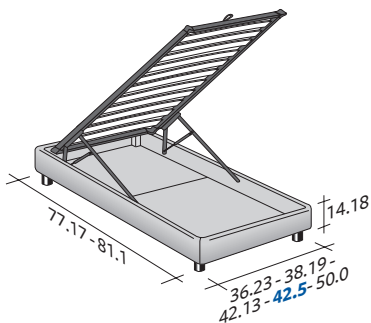

SOMMIER
SINGLE
design Centro Ricerche Flou
1982

Extremely functional bed of elegant linear design.
Available with box-spring base Comfort, storage base, fixed base
h 25 cm. or h 16 cm. and with electrical movements.
Completely removable cover in fabric, leather or Ecopelle.

SOMMIER SINGLE
design Centro Ricerche Flou 1982

OUTER SIZES/BASES AND MATTRESS SUPPORTS

◆ **TWIN X-LONG** available only for the **NORTH AMERICAN MARKET**

SIZE IN INCHES

◆ **TWIN X-LONG**

STORAGE BASE

- ◆ ADJUSTABLE SLATTED BASE *
- ORTHOPAEDIC SURFACE *

◆ **TWIN X-LONG**

STORAGE BASE SIDE OPENING

- ◆ ADJUSTABLE SLATTED BASE *
- ORTHOPAEDIC SURFACE *

BOX-SPRING BASE COMFORT

◆ **TWIN X-LONG**

BASE H25

- ◆ ADJUSTABLE SLATTED BASE *
- ORTHOPAEDIC SURFACE *
- ELECTRICALLY POWERED ADJUSTABLE SLATS *

BASE H16

- ADJUSTABLE SLATTED BASE
- ORTHOPAEDIC SURFACE
- ELECTRICALLY POWERED ADJUSTABLE SLATS

* Available also with loose valance cover