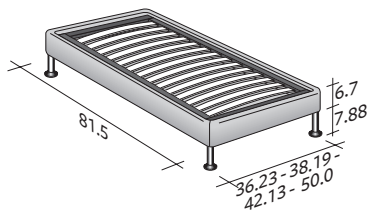

SOMMIER
SINGLE
design Centro Ricerche Flou
1982

Extremely functional bed of elegant linear design.
Available with box-spring base Comfort, storage base, fixed base
h 25 cm. or h 16 cm. and with electrical movements.
Completely removable cover in fabric, leather or Ecopelle.

SOMMIER SINGLE
design Centro Ricerche Flou 1982

OUTER SIZES/BASES AND MATTRESS SUPPORTS

◆ **TWIN X-LONG** available only for the **NORTH AMERICAN MARKET**

SIZE IN INCHES

◆ **TWIN X-LONG**

STORAGE BASE

- ◆ ADJUSTABLE SLATTED BASE *
- ORTHOPAEDIC SURFACE *

◆ **TWIN X-LONG**

STORAGE BASE SIDE OPENING

- ◆ ADJUSTABLE SLATTED BASE *
- ORTHOPAEDIC SURFACE *

BOX-SPRING BASE COMFORT

◆ **TWIN X-LONG**

BASE H25

- ◆ ADJUSTABLE SLATTED BASE *
- ORTHOPAEDIC SURFACE *
- ELECTRICALLY POWERED ADJUSTABLE SLATS *

BASE H16

- ADJUSTABLE SLATTED BASE
- ORTHOPAEDIC SURFACE
- ELECTRICALLY POWERED ADJUSTABLE SLATS

* Available also with loose valance cover