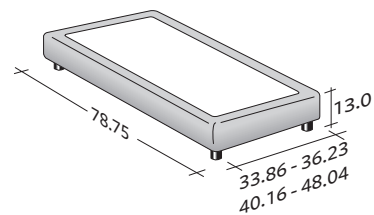

SOMMIER
SINGLE
design Centro Ricerche Flou
1982

Extremely functional bed of elegant linear design.
Available with box-spring base Comfort, storage base, fixed base
h 25 cm. or h 16 cm. and with electrical movements.
Completely removable cover in fabric, leather or Ecopelle.

SOMMIER SINGLE
design Centro Ricerche Flou 1982

OUTER SIZES/BASES AND MATTRESS SUPPORTS

◆ **TWIN X-LONG** available only for the **NORTH AMERICAN MARKET**

SIZE IN INCHES

◆ **TWIN X-LONG**

STORAGE BASE

- ◆ ADJUSTABLE SLATTED BASE *
- ORTHOPAEDIC SURFACE *

◆ **TWIN X-LONG**

STORAGE BASE SIDE OPENING

- ◆ ADJUSTABLE SLATTED BASE *
- ORTHOPAEDIC SURFACE *

BOX-SPRING BASE COMFORT

◆ **TWIN X-LONG**

BASE H25

- ◆ ADJUSTABLE SLATTED BASE *
- ORTHOPAEDIC SURFACE *
- ELECTRICALLY POWERED ADJUSTABLE SLATS *

BASE H16

- ADJUSTABLE SLATTED BASE
- ORTHOPAEDIC SURFACE
- ELECTRICALLY POWERED ADJUSTABLE SLATS

* Available also with loose valance cover