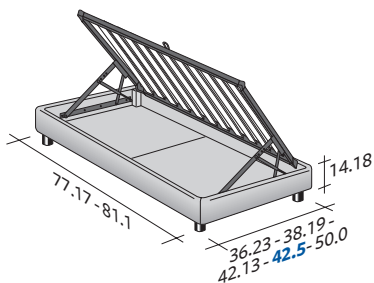

SOMMIER
SINGLE
design Centro Ricerche Flou
1982

Extremely functional bed of elegant linear design.
Available with box-spring base Comfort, storage base, fixed base
h 25 cm. or h 16 cm. and with electrical movements.
Completely removable cover in fabric, leather or Ecopelle.

SOMMIER SINGLE
design Centro Ricerche Flou 1982

OUTER SIZES/BASES AND MATTRESS SUPPORTS

◆ **TWIN X-LONG** available only for the **NORTH AMERICAN MARKET**

SIZE IN INCHES

◆ **TWIN X-LONG**

STORAGE BASE

- ◆ ADJUSTABLE SLATTED BASE *
- ORTHOPAEDIC SURFACE *

◆ **TWIN X-LONG**

STORAGE BASE SIDE OPENING

- ◆ ADJUSTABLE SLATTED BASE *
- ORTHOPAEDIC SURFACE *

BOX-SPRING BASE COMFORT

◆ **TWIN X-LONG**

BASE H25

- ◆ ADJUSTABLE SLATTED BASE *
- ORTHOPAEDIC SURFACE *
- ELECTRICALLY POWERED ADJUSTABLE SLATS *

BASE H16

- ADJUSTABLE SLATTED BASE
- ORTHOPAEDIC SURFACE
- ELECTRICALLY POWERED ADJUSTABLE SLATS

* Available also with loose valance cover