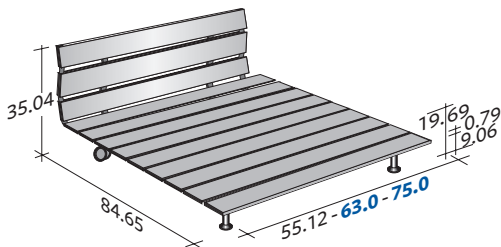

**flou**

LA CULTURA DEL DORMIRE.

TADAO DOUBLE  
design Vico Magistretti 1993

OUTER SIZES/BASES AND MATTRESS SUPPORTS

◆ FULL X-LONG, QUEEN, available only for the NORTH AMERICAN MARKET

SIZE IN INCHES

◆ FULL X-LONG, QUEEN

SLATTED BASE