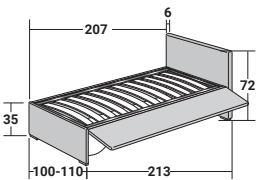

BISS

TRANSFORMABLE
design Pinuccio Borgonovo
2011/2014/2016

Biss is a versatile single bed available in two versions: base with storage (opening on the right or on the left) and base with one side which can be opened and used to contain the second bed (without headboard). This second bed has wheels and can be either raised thanks to a gas piston mechanism or remain at floor level (version without mechanism). The mattress support has slats with rigidity adjustment. All the covers in fabric or leather are removable thanks to velcro fastening. Backrests are also available: high, low or shaped (right or left).

STORAGE BASE SIDE OPENING
ADJUSTABLE SLATTED BASE
VERSION F: NO HEADBOARD - NO FOOTBOARD

BISS TRANSFORMABLE

design Pinuccio Borgonovo 2011/2014/2016

BASES AND MATTRESS SUPPORTS

OUTER SIZES - SIZE IN CM.

BISS 1ST BED

ADJUSTABLE SLATTED BASE
VERSION A: HIGH HEADBOARD

BISS 1ST BED

ADJUSTABLE SLATTED BASE
VERSION B: HIGH HEADBOARD - HIGH FOOTBOARD

BISS 1ST BED

ADJUSTABLE SLATTED BASE
VERSION C: HIGH HEADBOARD - LOW FOOTBOARD

BISS 1ST BED

ADJUSTABLE SLATTED BASE
VERSION D: LOW HEADBOARD

BISS 1ST BED

ADJUSTABLE SLATTED BASE
VERSION E: LOW HEADBOARD - LOW FOOTBOARD

BISS 1ST BED

ADJUSTABLE SLATTED BASE
VERSION F: NO HEADBOARD - NO FOOTBOARD