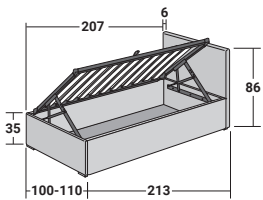

BISS

TRANSFORMABLE
design Pinuccio Borgonovo
2011/2014/2016

Biss is a versatile single bed available in two versions: base with storage (opening on the right or on the left) and base with one side which can be opened and used to contain the second bed (without headboard). This second bed has wheels and can be either raised thanks to a gas piston mechanism or remain at floor level (version without mechanism). The mattress support has slats with rigidity adjustment. All the covers in fabric or leather are removable thanks to velcro fastening. Backrests are also available: high, low or shaped (right or left).

BISS TRANSFORMABLE
design Pinuccio Borgonovo 2011/2014/2016

BASES AND MATTRESS SUPPORTS
OUTER SIZES - SIZE IN CM.

STORAGE BASE SIDE OPENING
ADJUSTABLE SLATTED BASE
VERSION A: HIGH HEADBOARD

STORAGE BASE SIDE OPENING
ADJUSTABLE SLATTED BASE
VERSION B: HIGH HEADBOARD - HIGH FOOTBOARD

STORAGE BASE SIDE OPENING
ADJUSTABLE SLATTED BASE
VERSION C: HIGH HEADBOARD - LOW FOOTBOARD

STORAGE BASE SIDE OPENING
ADJUSTABLE SLATTED BASE
VERSION D: LOW HEADBOARD

STORAGE BASE SIDE OPENING
ADJUSTABLE SLATTED BASE
VERSION E: LOW HEADBOARD - LOW FOOTBOARD

STORAGE BASE SIDE OPENING
ADJUSTABLE SLATTED BASE
VERSION F: NO HEADBOARD - NO FOOTBOARD

BISS TRANSFORMABLE

design Pinuccio Borgonovo 2011/2014/2016

BASES AND MATTRESS SUPPORTS

OUTER SIZES - SIZE IN CM.

BISS 1ST BED