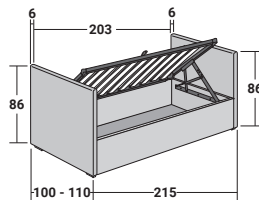

BISS

TRANSFORMABLE
design Pinuccio Borgonovo
2011/2014/2016

Biss is a versatile single bed available in two versions: base with storage (opening on the right or on the left) and base with one side which can be opened and used to contain the second bed (without headboard). This second bed has wheels and can be either raised thanks to a gas piston mechanism or remain at floor level (version without mechanism). The mattress support has slats with rigidity adjustment. All the covers in fabric or leather are removable thanks to velcro fastening. Backrests are also available: high, low or shaped (right or left).

BISS TRANSFORMABLE
design Pinuccio Borgonovo 2011/2014/2016

BASES AND MATTRESS SUPPORTS
OUTER SIZES - SIZE IN CM.

STORAGE BASE SIDE OPENING
ADJUSTABLE SLATTED BASE
VERSION A: HIGH HEADBOARD

STORAGE BASE SIDE OPENING
ADJUSTABLE SLATTED BASE
VERSION B: HIGH HEADBOARD - HIGH FOOTBOARD

STORAGE BASE SIDE OPENING
ADJUSTABLE SLATTED BASE
VERSION C: HIGH HEADBOARD - LOW FOOTBOARD

STORAGE BASE SIDE OPENING
ADJUSTABLE SLATTED BASE
VERSION D: LOW HEADBOARD

STORAGE BASE SIDE OPENING
ADJUSTABLE SLATTED BASE
VERSION E: LOW HEADBOARD - LOW FOOTBOARD

STORAGE BASE SIDE OPENING
ADJUSTABLE SLATTED BASE
VERSION F: NO HEADBOARD - NO FOOTBOARD

BISS TRANSFORMABLE

design Pinuccio Borgonovo 2011/2014/2016

BASES AND MATTRESS SUPPORTS

OUTER SIZES - SIZE IN CM.

BISS 1ST BED