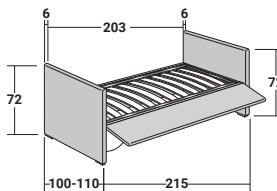

BISS

TRANSFORMABLE
design Pinuccio Borgonovo
2011/2014/2016

Biss is a versatile single bed available in two versions: base with storage (opening on the right or on the left) and base with one side which can be opened and used to contain the second bed (without headboard). This second bed has wheels and can be either raised thanks to a gas piston mechanism or remain at floor level (version without mechanism). The mattress support has slats with rigidity adjustment. All the covers in fabric or leather are removable thanks to velcro fastening. Backrests are also available: high, low or shaped (right or left).

STORAGE BASE SIDE OPENING
ADJUSTABLE SLATTED BASE
VERSION F: NO HEADBOARD - NO FOOTBOARD

BISS TRANSFORMABLE

design Pinuccio Borgonovo 2011/2014/2016

BASES AND MATTRESS SUPPORTS

OUTER SIZES - SIZE IN CM.

BISS 1ST BED

ADJUSTABLE SLATTED BASE
VERSION A: HIGH HEADBOARD

BISS 1ST BED

ADJUSTABLE SLATTED BASE
VERSION B: HIGH HEADBOARD - HIGH FOOTBOARD

BISS 1ST BED

ADJUSTABLE SLATTED BASE
VERSION C: HIGH HEADBOARD - LOW FOOTBOARD

BISS 1ST BED

ADJUSTABLE SLATTED BASE
VERSION D: LOW HEADBOARD

BISS 1ST BED

ADJUSTABLE SLATTED BASE
VERSION E: LOW HEADBOARD - LOW FOOTBOARD

BISS 1ST BED

ADJUSTABLE SLATTED BASE
VERSION F: NO HEADBOARD - NO FOOTBOARD