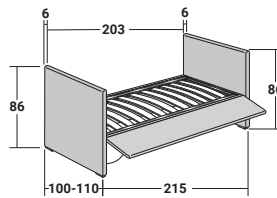

BISS

TRANSFORMABLE
design Pinuccio Borgonovo
2011/2014/2016

Biss is a versatile single bed available in two versions: base with storage (opening on the right or on the left) and base with one side which can be opened and used to contain the second bed (without headboard). This second bed has wheels and can be either raised thanks to a gas piston mechanism or remain at floor level (version without mechanism). The mattress support has slats with rigidity adjustment. All the covers in fabric or leather are removable thanks to velcro fastening. Backrests are also available: high, low or shaped (right or left).

STORAGE BASE SIDE OPENING
ADJUSTABLE SLATTED BASE
VERSION C: HIGH HEADBOARD - LOW FOOTBOARD

STORAGE BASE SIDE OPENING
ADJUSTABLE SLATTED BASE
VERSION D: LOW HEADBOARD

STORAGE BASE SIDE OPENING
ADJUSTABLE SLATTED BASE
VERSION E: LOW HEADBOARD - LOW FOOTBOARD

STORAGE BASE SIDE OPENING
ADJUSTABLE SLATTED BASE
VERSION F: NO HEADBOARD - NO FOOTBOARD

BISS TRANSFORMABLE

design Pinuccio Borgonovo 2011/2014/2016

BASES AND MATTRESS SUPPORTS

OUTER SIZES - SIZE IN CM.

BISS 1ST BED

ADJUSTABLE SLATTED BASE
VERSION A: HIGH HEADBOARD

BISS 1ST BED

ADJUSTABLE SLATTED BASE
VERSION B: HIGH HEADBOARD - HIGH FOOTBOARD

BISS 1ST BED

ADJUSTABLE SLATTED BASE
VERSION C: HIGH HEADBOARD - LOW FOOTBOARD