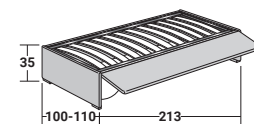

BISS

TRANSFORMABLE
design Pinuccio Borgonovo
2011/2014/2016

Biss is a versatile single bed available in two versions: base with storage (opening on the right or on the left) and base with one side which can be opened and used to contain the second bed (without headboard). This second bed has wheels and can be either raised thanks to a gas piston mechanism or remain at floor level (version without mechanism). The mattress support has slats with rigidity adjustment. All the covers in fabric or leather are removable thanks to velcro fastening. Backrests are also available: high, low or shaped (right or left).

STORAGE BASE SIDE OPENING
ADJUSTABLE SLATTED BASE
VERSION F: NO HEADBOARD - NO FOOTBOARD

BISS TRANSFORMABLE

design Pinuccio Borgonovo 2011/2014/2016

BASES AND MATTRESS SUPPORTS

OUTER SIZES - SIZE IN CM.

BISS 1ST BED

ADJUSTABLE SLATTED BASE
VERSION A: HIGH HEADBOARD

BISS 1ST BED

ADJUSTABLE SLATTED BASE
VERSION B: HIGH HEADBOARD - HIGH FOOTBOARD

BISS 1ST BED

ADJUSTABLE SLATTED BASE
VERSION C: HIGH HEADBOARD - LOW FOOTBOARD

BISS 1ST BED

ADJUSTABLE SLATTED BASE
VERSION D: LOW HEADBOARD

BISS 1ST BED

ADJUSTABLE SLATTED BASE
VERSION E: LOW HEADBOARD - LOW FOOTBOARD

BISS 1ST BED

ADJUSTABLE SLATTED BASE
VERSION F: NO HEADBOARD - NO FOOTBOARD