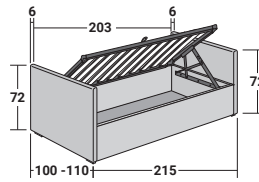

BISS

TRANSFORMABLE
design Pinuccio Borgonovo
2011/2014/2016

Biss is a versatile single bed available in two versions: base with storage (opening on the right or on the left) and base with one side which can be opened and used to contain the second bed (without headboard). This second bed has wheels and can be either raised thanks to a gas piston mechanism or remain at floor level (version without mechanism). The mattress support has slats with rigidity adjustment. All the covers in fabric or leather are removable thanks to velcro fastening. Backrests are also available: high, low or shaped (right or left).

BISS TRANSFORMABLE
design Pinuccio Borgonovo 2011/2014/2016

BASES AND MATTRESS SUPPORTS
OUTER SIZES - SIZE IN CM.

STORAGE BASE SIDE OPENING
ADJUSTABLE SLATTED BASE
VERSION A: HIGH HEADBOARD

STORAGE BASE SIDE OPENING
ADJUSTABLE SLATTED BASE
VERSION B: HIGH HEADBOARD - HIGH FOOTBOARD

STORAGE BASE SIDE OPENING
ADJUSTABLE SLATTED BASE
VERSION C: HIGH HEADBOARD - LOW FOOTBOARD

STORAGE BASE SIDE OPENING
ADJUSTABLE SLATTED BASE
VERSION D: LOW HEADBOARD

STORAGE BASE SIDE OPENING
ADJUSTABLE SLATTED BASE
VERSION E: LOW HEADBOARD - LOW FOOTBOARD

STORAGE BASE SIDE OPENING
ADJUSTABLE SLATTED BASE
VERSION F: NO HEADBOARD - NO FOOTBOARD

BISS TRANSFORMABLE

design Pinuccio Borgonovo 2011/2014/2016

BASES AND MATTRESS SUPPORTS

OUTER SIZES - SIZE IN CM.

BISS 1ST BED