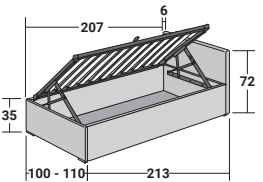

BISS

TRANSFORMABLE
design Pinuccio Borgonovo
2011/2014/2016

Biss is a versatile single bed available in two versions: base with storage (opening on the right or on the left) and base with one side which can be opened and used to contain the second bed (without headboard). This second bed has wheels and can be either raised thanks to a gas piston mechanism or remain at floor level (version without mechanism). The mattress support has slats with rigidity adjustment. All the covers in fabric or leather are removable thanks to velcro fastening. Backrests are also available: high, low or shaped (right or left).

BISS TRANSFORMABLE
design Pinuccio Borgonovo 2011/2014/2016

BASES AND MATTRESS SUPPORTS
OUTER SIZES - SIZE IN CM.

STORAGE BASE SIDE OPENING
ADJUSTABLE SLATTED BASE
VERSION A: HIGH HEADBOARD

STORAGE BASE SIDE OPENING
ADJUSTABLE SLATTED BASE
VERSION B: HIGH HEADBOARD - HIGH FOOTBOARD

STORAGE BASE SIDE OPENING
ADJUSTABLE SLATTED BASE
VERSION C: HIGH HEADBOARD - LOW FOOTBOARD

STORAGE BASE SIDE OPENING
ADJUSTABLE SLATTED BASE
VERSION D: LOW HEADBOARD

STORAGE BASE SIDE OPENING
ADJUSTABLE SLATTED BASE
VERSION E: LOW HEADBOARD - LOW FOOTBOARD

STORAGE BASE SIDE OPENING
ADJUSTABLE SLATTED BASE
VERSION F: NO HEADBOARD - NO FOOTBOARD

BISS TRANSFORMABLE

design Pinuccio Borgonovo 2011/2014/2016

BASES AND MATTRESS SUPPORTS

OUTER SIZES - SIZE IN CM.

BISS 1ST BED