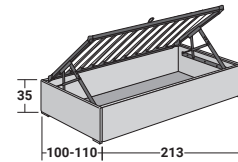

BISS

TRANSFORMABLE
design Pinuccio Borgonovo
2011/2014/2016

Biss is a versatile single bed available in two versions: base with storage (opening on the right or on the left) and base with one side which can be opened and used to contain the second bed (without headboard). This second bed has wheels and can be either raised thanks to a gas piston mechanism or remain at floor level (version without mechanism). The mattress support has slats with rigidity adjustment. All the covers in fabric or leather are removable thanks to velcro fastening. Backrests are also available: high, low or shaped (right or left).

BISS TRANSFORMABLE
design Pinuccio Borgonovo 2011/2014/2016

BASES AND MATTRESS SUPPORTS
OUTER SIZES - SIZE IN CM.

STORAGE BASE SIDE OPENING
ADJUSTABLE SLATTED BASE
VERSION A: HIGH HEADBOARD

STORAGE BASE SIDE OPENING
ADJUSTABLE SLATTED BASE
VERSION B: HIGH HEADBOARD - HIGH FOOTBOARD

STORAGE BASE SIDE OPENING
ADJUSTABLE SLATTED BASE
VERSION C: HIGH HEADBOARD - LOW FOOTBOARD

STORAGE BASE SIDE OPENING
ADJUSTABLE SLATTED BASE
VERSION D: LOW HEADBOARD

STORAGE BASE SIDE OPENING
ADJUSTABLE SLATTED BASE
VERSION E: LOW HEADBOARD - LOW FOOTBOARD

STORAGE BASE SIDE OPENING
ADJUSTABLE SLATTED BASE
VERSION F: NO HEADBOARD - NO FOOTBOARD

BISS TRANSFORMABLE

design Pinuccio Borgonovo 2011/2014/2016

BASES AND MATTRESS SUPPORTS

OUTER SIZES - SIZE IN CM.

BISS 1ST BED