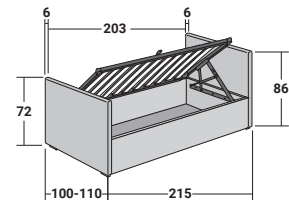

BISS

TRANSFORMABLE
design Pinuccio Borgonovo
2011/2014/2016

Biss is a versatile single bed available in two versions: base with storage (opening on the right or on the left) and base with one side which can be opened and used to contain the second bed (without headboard). This second bed has wheels and can be either raised thanks to a gas piston mechanism or remain at floor level (version without mechanism). The mattress support has slats with rigidity adjustment. All the covers in fabric or leather are removable thanks to velcro fastening. Backrests are also available: high, low or shaped (right or left).

BISS TRANSFORMABLE
design Pinuccio Borgonovo 2011/2014/2016

BASES AND MATTRESS SUPPORTS
OUTER SIZES - SIZE IN CM.

STORAGE BASE SIDE OPENING
ADJUSTABLE SLATTED BASE
VERSION A: HIGH HEADBOARD

STORAGE BASE SIDE OPENING
ADJUSTABLE SLATTED BASE
VERSION B: HIGH HEADBOARD - HIGH FOOTBOARD

STORAGE BASE SIDE OPENING
ADJUSTABLE SLATTED BASE
VERSION C: HIGH HEADBOARD - LOW FOOTBOARD

STORAGE BASE SIDE OPENING
ADJUSTABLE SLATTED BASE
VERSION D: LOW HEADBOARD

STORAGE BASE SIDE OPENING
ADJUSTABLE SLATTED BASE
VERSION E: LOW HEADBOARD - LOW FOOTBOARD

STORAGE BASE SIDE OPENING
ADJUSTABLE SLATTED BASE
VERSION F: NO HEADBOARD - NO FOOTBOARD

BISS TRANSFORMABLE

design Pinuccio Borgonovo 2011/2014/2016

BASES AND MATTRESS SUPPORTS

OUTER SIZES - SIZE IN CM.

BISS 1ST BED