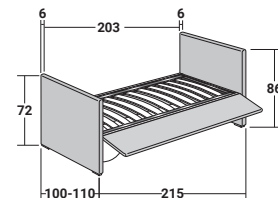

BISS

TRANSFORMABLE
design Pinuccio Borgonovo
2011/2014/2016

Biss is a versatile single bed available in two versions: base with storage (opening on the right or on the left) and base with one side which can be opened and used to contain the second bed (without headboard). This second bed has wheels and can be either raised thanks to a gas piston mechanism or remain at floor level (version without mechanism). The mattress support has slats with rigidity adjustment. All the covers in fabric or leather are removable thanks to velcro fastening. Backrests are also available: high, low or shaped (right or left).

STORAGE BASE SIDE OPENING
ADJUSTABLE SLATTED BASE
VERSION C: HIGH HEADBOARD - LOW FOOTBOARD

STORAGE BASE SIDE OPENING
ADJUSTABLE SLATTED BASE
VERSION D: LOW HEADBOARD

STORAGE BASE SIDE OPENING
ADJUSTABLE SLATTED BASE
VERSION E: LOW HEADBOARD - LOW FOOTBOARD

STORAGE BASE SIDE OPENING
ADJUSTABLE SLATTED BASE
VERSION F: NO HEADBOARD - NO FOOTBOARD

BISS TRANSFORMABLE

design Pinuccio Borgonovo 2011/2014/2016

BASES AND MATTRESS SUPPORTS

OUTER SIZES - SIZE IN CM.

BISS 1ST BED

ADJUSTABLE SLATTED BASE
VERSION A: HIGH HEADBOARD

BISS 1ST BED

ADJUSTABLE SLATTED BASE
VERSION B: HIGH HEADBOARD - HIGH FOOTBOARD

BISS 1ST BED

ADJUSTABLE SLATTED BASE
VERSION C: HIGH HEADBOARD - LOW FOOTBOARD