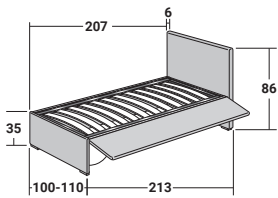

BISS

TRANSFORMABLE
design Pinuccio Borgonovo
2011/2014/2016

Biss is a versatile single bed available in two versions: base with storage (opening on the right or on the left) and base with one side which can be opened and used to contain the second bed (without headboard). This second bed has wheels and can be either raised thanks to a gas piston mechanism or remain at floor level (version without mechanism). The mattress support has slats with rigidity adjustment. All the covers in fabric or leather are removable thanks to velcro fastening. Backrests are also available: high, low or shaped (right or left).

STORAGE BASE SIDE OPENING
ADJUSTABLE SLATTED BASE
VERSION C: HIGH HEADBOARD - LOW FOOTBOARD

STORAGE BASE SIDE OPENING
ADJUSTABLE SLATTED BASE
VERSION D: LOW HEADBOARD

STORAGE BASE SIDE OPENING
ADJUSTABLE SLATTED BASE
VERSION E: LOW HEADBOARD - LOW FOOTBOARD

STORAGE BASE SIDE OPENING
ADJUSTABLE SLATTED BASE
VERSION F: NO HEADBOARD - NO FOOTBOARD

BISS TRANSFORMABLE

design Pinuccio Borgonovo 2011/2014/2016

BASES AND MATTRESS SUPPORTS

OUTER SIZES - SIZE IN CM.

BISS 1ST BED

ADJUSTABLE SLATTED BASE
VERSION A: HIGH HEADBOARD

BISS 1ST BED

ADJUSTABLE SLATTED BASE
VERSION B: HIGH HEADBOARD - HIGH FOOTBOARD

BISS 1ST BED

ADJUSTABLE SLATTED BASE
VERSION C: HIGH HEADBOARD - LOW FOOTBOARD