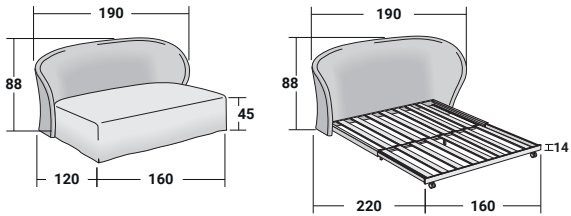

## CÉLINE

SOFA  
design Riccardo Giovanetti  
2009/2011

Céline, roomy, deep and cozy, is an armchair-chaise longue that can be rapidly transformed into a comfortable single bed (mattress size 90x200 cm.) or a large sofa that can be rapidly transformed into a double bed (mattress size 160x200 cm.). Both versions are available with a completely removable fabric cover. The cover can be in one colour or in a choice of two colours of the same fabric: one for the external cover of the backrest and the sides of the seat cover, the other for the internal part of the backrest and the upper part of the seat cover. Both versions can be fitted with a Memoform or Special mattress that folds and unfolds on the pull - out fixed slats frame fitted with wheels when you need to transform the armchair into a single bed and the small sofa into a double bed.

## CÉLINE SOFA

design Riccardo Giovanetti 2009/2011

BASES AND MATTRESS SUPPORTS  
OUTER SIZES - SIZE IN CM.

SLATTED BASE