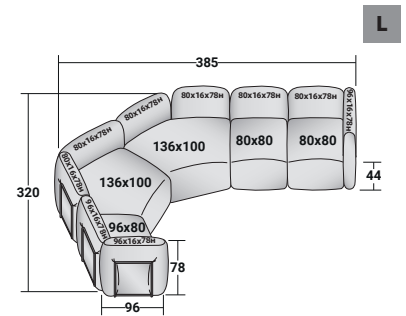

FIOCCO COMPOSITIONS

design Pinuccio Borgonovo 2022

OUTER SIZES - SIZE IN CM.

FIOCCO INDOOR - COMPOSITION L

- 1 piece BASE UNIT **DDAB 006**
- 2 pieces BASE UNIT **DDAB 005**
- 2 pieces BASE UNIT **DDAB 001**
- 6 pieces BACKREST/ARMREST SUPPORT **DDAT 001**
- 6 pieces BACKREST/ARMREST CUSHION **DDAS 001**
- 3 pieces BACKREST/ARMREST SUPPORT **DDAT 006**
- 3 pieces BACKREST/ARMREST CUSHION **DDAS 006**