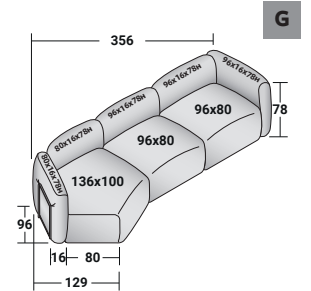

FIOCCO INDOOR - COMPOSITION G

- 1 piece BASE UNIT **DDAB 005**
- 2 pieces BASE UNIT **DDAB 006**
- 2 pieces BACKREST/ARMREST SUPPORT **DDAT 001**
- 2 pieces BACKREST/ARMREST CUSHION **DDAS 001**
- 3 pieces BACKREST/ARMREST SUPPORT **DDAT 006**
- 3 pieces BACKREST/ARMREST CUSHION **DDAS 006**