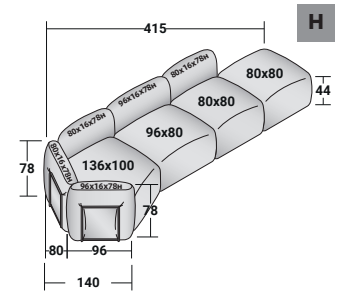

FIOCCO INDOOR - COMPOSITION H

- 1 piece BASE UNIT **DDAB 005**
- 1 piece BASE UNIT **DDAB 006**
- 2 pieces BASE UNIT **DDAB 001**
- 3 pieces BACKREST/ARMREST SUPPORT **DDAT 001**
- 3 pieces BACKREST/ARMREST CUSHION **DDAS 001**
- 2 pieces BACKREST/ARMREST SUPPORT **DDAT 006**
- 2 pieces BACKREST/ARMREST CUSHION **DDAS 006**