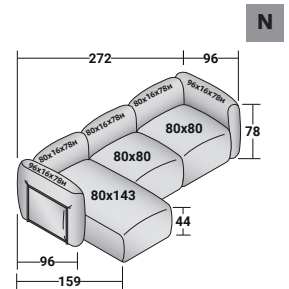

FIOCCO INDOOR - COMPOSITION N

- 1 piece BASE UNIT **DDAB 003**
- 2 pieces BASE UNIT **DDAB 001**
- 3 pieces BACKREST/ARMREST SUPPORT **DDAT 001**
- 3 pieces BACKREST/ARMREST CUSHION **DDAS 001**
- 2 pieces BACKREST/ARMREST SUPPORT **DDAT 006**
- 2 pieces BACKREST/ARMREST CUSHION **DDAS 006**