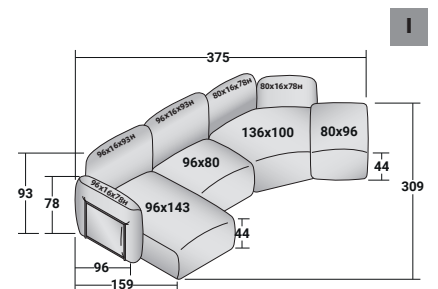

FIOCCO INDOOR - COMPOSITION I

- 1 piece BASE UNIT **DDAB 008**
- 1 piece BASE UNIT **DDAB 006**
- 1 piece BASE UNIT **DDAB 005**
- 1 piece BASE UNIT **DDAB 002**
- 2 pieces BACKREST/ARMREST SUPPORT **DDAT 001**
- 2 pieces BACKREST/ARMREST CUSHION **DDAS 001**
- 3 pieces BACKREST/ARMREST SUPPORT **DDAT 006**
- 1 piece BACKREST/ARMREST CUSHION **DDAS 006**
- 2 pieces BACKREST/ARMREST CUSHION **DDAS 007**