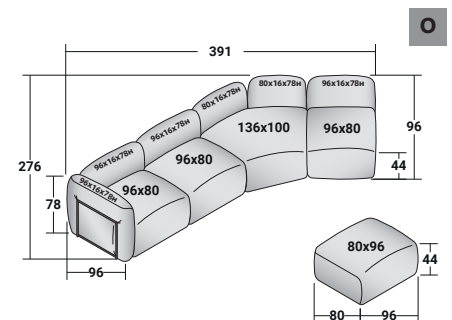

FIOCCO INDOOR - COMPOSITION O

- 3 pieces BASE UNIT **DDAB 006**
- 1 piece BASE UNIT **DDAB 005**
- 1 piece BASE UNIT **DDAB 002**
- 2 pieces BACKREST/ARMREST SUPPORT **DDAT 001**
- 2 pieces BACKREST/ARMREST CUSHION **DDAS 001**
- 4 pieces BACKREST/ARMREST SUPPORT **DDAT 006**
- 4 pieces BACKREST/ARMREST CUSHION **DDAS 006**