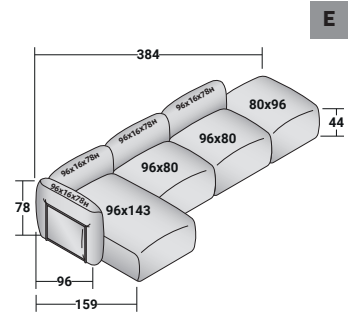

FIOCCO COMPOSITIONS

design Pinuccio Borgonovo 2022

OUTER SIZES - SIZE IN CM.

FIOCCO INDOOR - COMPOSITION E

- 2 pieces BASE UNIT **DDAB 006**
- 1 piece BASE UNIT **DDAB 008**
- 1 piece BASE UNIT **DDAB 002**
- 4 pieces BACKREST/ARMREST SUPPORT **DDAT 006**
- 4 pieces BACKREST/ARMREST CUSHION **DDAS 006**