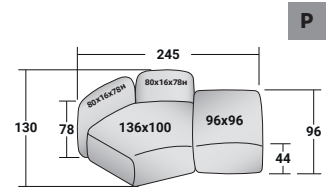

FIOCCO COMPOSITIONS

design Pinuccio Borgonovo 2022

OUTER SIZES - SIZE IN CM.

FIOCCO INDOOR - COMPOSITION P

- -1 piece BASE UNIT **DDAB 005**
- -1 piece BASE UNIT **DDAB 007**
- -2 pieces BACKREST/ARMREST SUPPORT **DDAT 001**
- -2 pieces BACKREST/ARMREST CUSHION **DDAS 001**