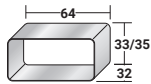

FOGLIO

SMALL TABLE
design Pinuccio Borghonovo
2024

The Foglio coffee tables are made of a simple curved metal sheet with rounded edges and a hollow internal space that can be used as a table top. The dimensions are specifically designed not only to create centrepiece living room compositions but also to be inserted between the seating elements of the Fiocco modular sofa, breaking the continuity of the fabric and creating movement even in larger compositions. Available finishes: anodic bronze, matt burnished, matt white, matt black, matt greige, oxide, silver oxide and desert rock.

FOGLIO SMALL TABLE
design Pinuccio Borgonovo 2024

OUTER SIZES - SIZE IN CM.

001 051

002 052

003 053

004 054

005 055

013 063