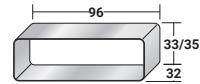

FOGLIO

SMALL TABLE
design Pinuccio Borghonovo
2024

The Foglio coffee tables are made of a simple curved metal sheet with rounded edges and a hollow internal space that can be used as a table top. The dimensions are specifically designed not only to create centrepiece living room compositions but also to be inserted between the seating elements of the Fiocco modular sofa, breaking the continuity of the fabric and creating movement even in larger compositions. Available finishes: anodic bronze, matt burnished, matt white, matt black, matt greige, oxide, silver oxide and desert rock.

FOGLIO SMALL TABLE
design Pinuccio Borgonovo 2024

OUTER SIZES - SIZE IN CM.

001 051

002 052

003 053

004 054

005 055

013 063