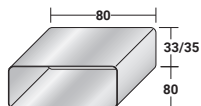

FOGLIO

SMALL TABLE
design Pinuccio Borghonovo
2024

The Foglio coffee tables are made of a simple curved metal sheet with rounded edges and a hollow internal space that can be used as a table top. The dimensions are specifically designed not only to create centrepiece living room compositions but also to be inserted between the seating elements of the Fiocco modular sofa, breaking the continuity of the fabric and creating movement even in larger compositions. Available finishes: anodic bronze, matt burnished, matt white, matt black, matt greige, oxide, silver oxide and desert rock.

FOGLIO SMALL TABLE
design Pinuccio Borgonovo 2024

OUTER SIZES - SIZE IN CM.

001 051

002 052

003 053

004 054

005 055

013 063