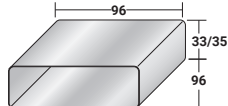

FOGLIO SMALL TABLE
design Pinuccio Borgonovo 2024

OUTER SIZES - SIZE IN CM.

001 051

002 052

003 053

004 054

005 055

013 063

024 074

025 075