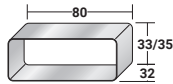

FOGLIO

SMALL TABLE
design Pinuccio Borghonovo
2024

The Foglio coffee tables are made of a simple curved metal sheet with rounded edges and a hollow internal space that can be used as a table top. The dimensions are specifically designed not only to create centrepiece living room compositions but also to be inserted between the seating elements of the Fiocco modular sofa, breaking the continuity of the fabric and creating movement even in larger compositions. Available finishes: anodic bronze, matt burnished, matt white, matt black, matt greige, oxide, silver oxide and desert rock.

FOGLIO SMALL TABLE
design Pinuccio Borgonovo 2024

OUTER SIZES - SIZE IN CM.

001 051

002 052

003 053

004 054

005 055

013 063