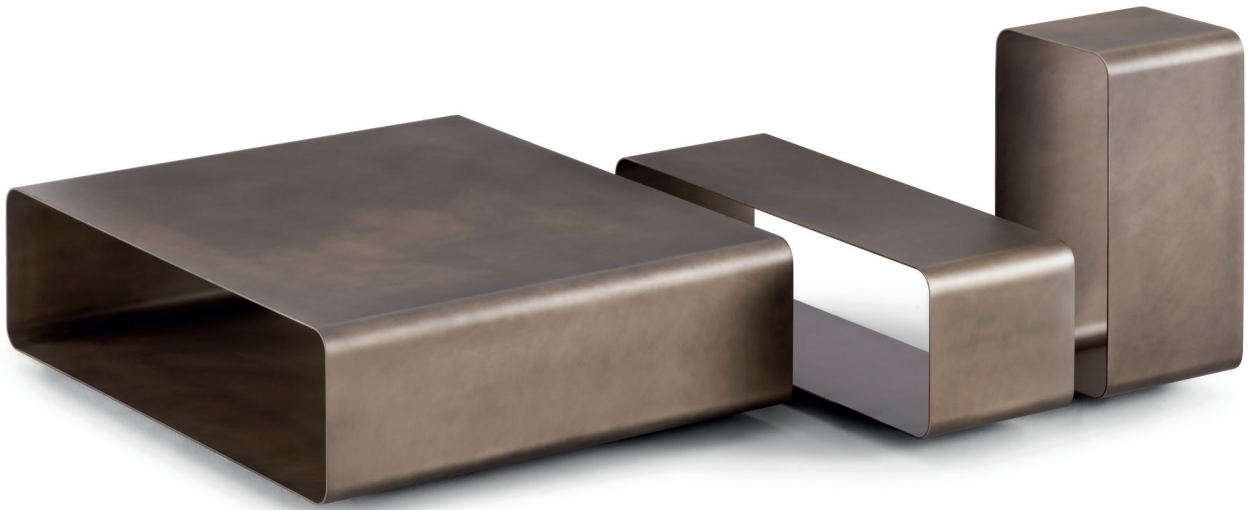

FOGLIO

SMALL TABLE
design Pinuccio Borghonovo
2024

The Foglio coffee tables are made of a simple curved metal sheet with rounded edges and a hollow internal space that can be used as a table top. The dimensions are specifically designed not only to create centrepiece living room compositions but also to be inserted between the seating elements of the Fiocco modular sofa, breaking the continuity of the fabric and creating movement even in larger compositions. Available finishes: anodic bronze, matt burnished, matt white, matt black, matt greige, oxide, silver oxide and desert rock.

FOGLIO SMALL TABLE
design Pinuccio Borgonovo 2024

OUTER SIZES - SIZE IN CM.

001 051

002 052

003 053

004 054

005 055

013 063