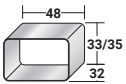

FOGLIO

SMALL TABLE
design Pinuccio Borghonovo
2024

The Foglio coffee tables are made of a simple curved metal sheet with rounded edges and a hollow internal space that can be used as a table top. The dimensions are specifically designed not only to create centrepiece living room compositions but also to be inserted between the seating elements of the Fiocco modular sofa, breaking the continuity of the fabric and creating movement even in larger compositions. Available finishes: anodic bronze, matt burnished, matt white, matt black, matt greige, oxide, silver oxide and desert rock.

FOGLIO SMALL TABLE
design Pinuccio Borgonovo 2024

OUTER SIZES - SIZE IN CM.

001 051

002 052

003 053

004 054

005 055

013 063