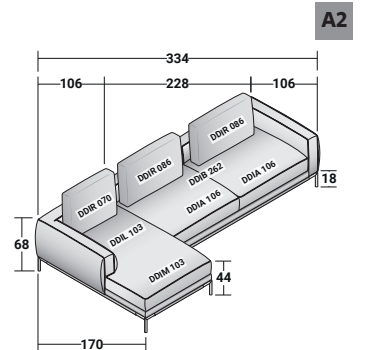

ICON - COMPOSITION A2 - MATT BURNISHED FEET

- 1 piece - **DDJL 103** CHAISE LONGUE UNIT LEFT
- 1 piece - **DDIM 103** SEAT CUSHION CHAISE LONGUE LEFT
- 1 piece - **DDJB 262** WIDE TWO-SEATER UNIT WITH RIGHT ARMREST
- 2 piece - **DDIA 090** SEAT CUSHION
- 1 piece - **DDIR 070** BACK CUSHION WITH BOLSTER
- 2 piece - **DDIR 086** BACK CUSHION WITH BOLSTER