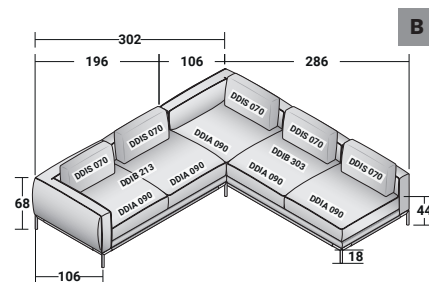

ICON - COMPOSITION B - MATT BURNISHED FEET

- 1 piece - **DDJB 213** TWO-SEATER UNIT WITH LEFT ARMREST
- 1 piece - **DDJB 303** THREE-SEATER UNIT WITH LEFT ARMREST
- 5 pieces - **DDIA 090** SEAT CUSHION
- 5 pieces - **DDIS 070** BACK CUSHION