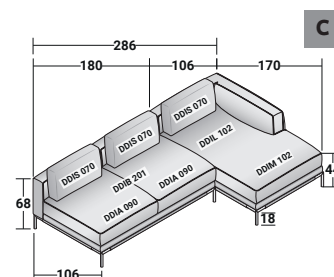

ICON - COMPOSITION C - MATT BURNISHED FEET

- 1 piece - **DDJB 201** TWO-SEATER UNIT WITHOUT ARMRESTS
- 2 pieces - **DDIA 090** SEAT CUSHION
- 1 piece - **DDJL 102** CHAISE LONGUE UNIT RIGHT
- 1 piece - **DDIM 102** SEAT CUSHION CHAISE LONGUE
- 3 pieces - **DDIS 070** BACK CUSHION