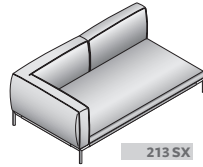

ICON - COMPOSITION A2 - MATT BURNISHED FEET

- 1 piece - **DDJL 103** CHAISE LONGUE UNIT LEFT
- 1 piece - **DDIM 103** SEAT CUSHION CHAISE LONGUE LEFT
- 1 piece - **DDJB 262** WIDE TWO-SEATER UNIT WITH RIGHT ARMREST
- 2 piece - **DDIA 090** SEAT CUSHION
- 1 piece - **DDIR 070** BACK CUSHION WITH BOLSTER
- 2 piece - **DDIR 086** BACK CUSHION WITH BOLSTER

STRUCTURE UNIT

203 SX

213 SX

201

202 DX

212 DX

204

253 SX