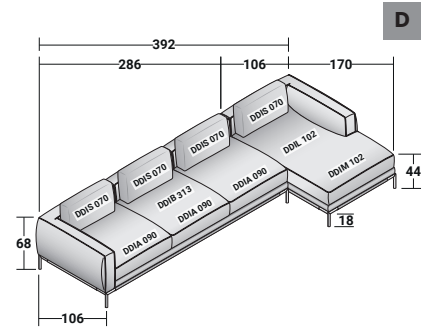

ICON COMPOSITIONS

design Carlo Colombo 2020

OUTER SIZES - SIZE IN CM.

ICON - COMPOSITION D - GLOSSY BLACK NICKEL FEET

- 1 piece - **DDIB 313** THREE-SEATER UNIT WITH LEFT ARMREST
- 3 pieces - **DDIA 090** SEAT CUSHION
- 1 piece - **DDIL 102** CHAISE LONGUE UNIT RIGHT
- 1 piece - **DDIM 102** SEAT CUSHION CHAISE LONGUE
- 4 pieces - **DDIS 070** b BACK CUSHION

ICON - COMPOSITION D - MATT BURNISHED FEET

- 1 piece - **DDJB 313** THREE-SEATER UNIT WITH LEFT ARMREST
- 3 pieces - **DDIA 090** SEAT CUSHION
- 1 piece - **DDJL 102** CHAISE LONGUE UNIT RIGHT
- 1 piece - **DDIM 102** SEAT CUSHION CHAISE LONGUE
- 4 pieces - **DDIS 070** BACK CUSHION