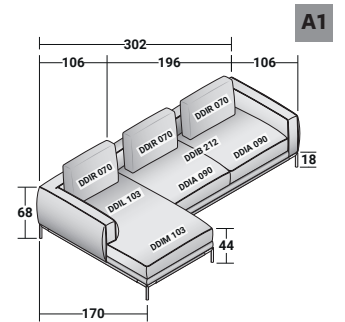

ICON - COMPOSITION A1 - MATT BURNISHED FEET

- 1 piece - **DDJL 103** CHAISE LONGUE UNIT LEFT
- 1 piece - **DDIM 103** SEAT CUSHION CHAISE LONGUE LEFT
- 1 piece - **DDJB 212** WIDE TWO-SEATER UNIT WITH RIGHT ARMREST
- 2 pieces - **DDIA 090** SEAT CUSHION
- 3 piece - **DDIR 070** BACK CUSHION WITH BOLSTER