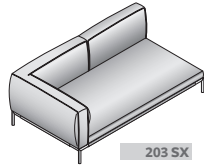

STRUCTURE UNIT