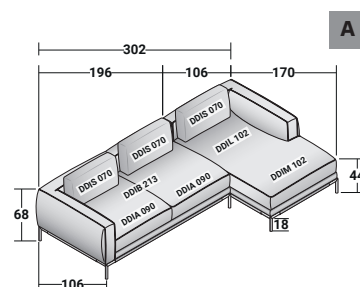

ICON COMPOSITIONS

design Carlo Colombo 2020

OUTER SIZES - SIZE IN CM.

ICON - COMPOSITION A - GLOSSY BLACK NICKEL FEET

- 1 piece - **DDIB 213** TWO-SEATER UNIT WITH LEFT ARMREST
- 2 pieces - **DDIA 090** SEAT CUSHION
- 1 piece - **DDIL 102** CHAISE LONGUE UNIT RIGHT
- 1 piece - **DDIM 102** SEAT CUSHION CHAISE LONGUE
- 3 pieces - **DDIS 070** BACK CUSHION

ICON - COMPOSITION A - MATT BURNISHED FEET

- 1 piece - **DDJB 213** TWO-SEATER UNIT WITH LEFT ARMREST
- 2 pieces - **DDIA 090** SEAT CUSHION
- 1 piece - **DDJL 102** CHAISE LONGUE UNIT RIGHT
- 1 piece - **DDIM 102** SEAT CUSHION CHAISE LONGUE
- 3 pieces - **DDIS 070** BACK CUSHION

ICON - COMPOSITION B - GLOSSY BLACK NICKEL FEET

- 1 piece - **DDIB 213** TWO-SEATER UNIT WITH LEFT ARMREST
- 1 piece - **DDIB 303** THREE-SEATER UNIT WITH LEFT ARMREST
- 5 pieces - **DDIA 090** SEAT CUSHION
- 5 pieces - **DDIS 070** BACK CUSHION

ICON - COMPOSITION B - MATT BURNISHED FEET

- 1 piece - **DDJB 213** TWO-SEATER UNIT WITH LEFT ARMREST
- 1 piece - **DDJB 303** THREE-SEATER UNIT WITH LEFT ARMREST
- 5 pieces - **DDIA 090** SEAT CUSHION
- 5 pieces - **DDIS 070** BACK CUSHION

ICON - COMPOSITION C - GLOSSY BLACK NICKEL FEET

- 1 piece - **DDIB 201** TWO-SEATER UNIT WITHOUT ARMRESTS
- 2 pieces - **DDIA 090** SEAT CUSHION
- 1 piece - **DDIL 102** CHAISE LONGUE UNIT RIGHT
- 1 piece - **DDIM 102** SEAT CUSHION CHAISE LONGUE
- 3 pieces - **DDIS 070** BACK CUSHION

ICON - COMPOSITION C - MATT BURNISHED FEET

- 1 piece - **DDJB 201** TWO-SEATER UNIT WITHOUT ARMRESTS
- 2 pieces - **DDIA 090** SEAT CUSHION
- 1 piece - **DDJL 102** CHAISE LONGUE UNIT RIGHT
- 1 piece - **DDIM 102** SEAT CUSHION CHAISE LONGUE
- 3 pieces - **DDIS 070** BACK CUSHION