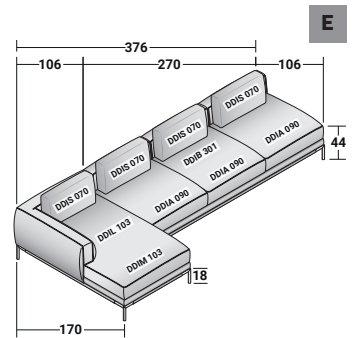

ICON - COMPOSITION E - MATT BURNISHED FEET

- 1 piece - **DDJL 103** CHAISE LONGUE UNIT LEFT
- 1 piece - **DDIM 103** SEAT CUSHION CHAISE LONGUE
- 1 piece - **DDJB 301** THREE-SEATER UNIT WITHOUT ARMRESTS
- 3 pieces - **DDIA 090** SEAT CUSHION
- 4 pieces - **DDIS 070** BACK CUSHION