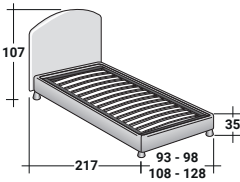

MAGNOLIA SINGLE
design Centro Ricerche Flou 1987

BASES AND MATTRESS SUPPORTS
OUTER SIZES - SIZE IN CM.

STORAGE BASE
ADJUSTABLE SLATTED BASE *

STORAGE BASE SIDE OPENING
ADJUSTABLE SLATTED BASE *

BASE LEONARDO

BASE H25
ADJUSTABLE SLATTED BASE *
ELECTRICALLY POWERED ADJUSTABLE SLATS *

BASE H16
ADJUSTABLE SLATTED BASE
ELECTRICALLY POWERED ADJUSTABLE SLATS

* Available also with loose valance cover