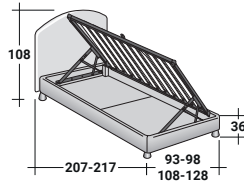

MAGNOLIA

SINGLE
design Centro Ricerche Flou
1987

A romantic timeless bed. Padded headboard and base with fabric or leather covers, completely removable thanks to practical Velcro. Available with box-spring base Leonardo, storage base, fixed base h 25 cm or h 16 cm and with electrical movements.

MAGNOLIA SINGLE
design Centro Ricerche Flou 1987

BASES AND MATTRESS SUPPORTS
OUTER SIZES - SIZE IN CM.

STORAGE BASE
ADJUSTABLE SLATTED BASE *

STORAGE BASE SIDE OPENING
ADJUSTABLE SLATTED BASE *

BASE LEONARDO

BASE H25
ADJUSTABLE SLATTED BASE *
ELECTRICALLY POWERED ADJUSTABLE SLATS *

BASE H16
ADJUSTABLE SLATTED BASE
ELECTRICALLY POWERED ADJUSTABLE SLATS

* Available also with loose valance cover