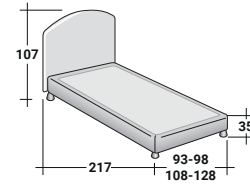

MAGNOLIA SINGLE
design Centro Ricerche Flou 1987

BASES AND MATTRESS SUPPORTS
OUTER SIZES - SIZE IN CM.

STORAGE BASE
ADJUSTABLE SLATTED BASE *

STORAGE BASE SIDE OPENING
ADJUSTABLE SLATTED BASE *

BASE LEONARDO

BASE H25
ADJUSTABLE SLATTED BASE *
ELECTRICALLY POWERED ADJUSTABLE SLATS *

BASE H16
ADJUSTABLE SLATTED BASE
ELECTRICALLY POWERED ADJUSTABLE SLATS

* Available also with loose valance cover