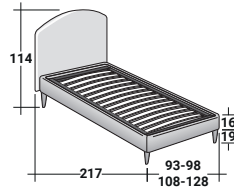

MAGNOLIA SINGLE
design Centro Ricerche Flou 1987

BASES AND MATTRESS SUPPORTS
OUTER SIZES - SIZE IN CM.

STORAGE BASE
ADJUSTABLE SLATTED BASE *

STORAGE BASE SIDE OPENING
ADJUSTABLE SLATTED BASE *

BASE LEONARDO

BASE H25
ADJUSTABLE SLATTED BASE *
ELECTRICALLY POWERED ADJUSTABLE SLATS *

BASE H16
ADJUSTABLE SLATTED BASE
ELECTRICALLY POWERED ADJUSTABLE SLATS

* Available also with loose valance cover