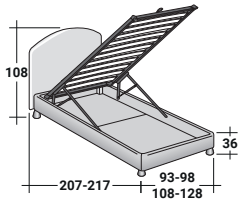

MAGNOLIA

SINGLE
design Centro Ricerche Flou
1987

A romantic timeless bed. Padded headboard and base with fabric or leather covers, completely removable thanks to practical Velcro. Available with box-spring base Leonardo, storage base, fixed base h 25 cm or h 16 cm and with electrical movements.

MAGNOLIA SINGLE
design Centro Ricerche Flou 1987

BASES AND MATTRESS SUPPORTS
OUTER SIZES - SIZE IN CM.

STORAGE BASE
ADJUSTABLE SLATTED BASE *

STORAGE BASE SIDE OPENING
ADJUSTABLE SLATTED BASE *

BASE LEONARDO

BASE H25
ADJUSTABLE SLATTED BASE *
ELECTRICALLY POWERED ADJUSTABLE SLATS *

BASE H16
ADJUSTABLE SLATTED BASE
ELECTRICALLY POWERED ADJUSTABLE SLATS

* Available also with loose valance cover