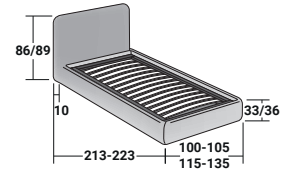

MERKURIO

SINGLE
design Rodolfo Dordoni
2010

The base and the headboard of this bed have been completely and softly upholstered; the bed has been produced under the banner of tradition, craftwork and clean lines. Available with fixed base h 25 cm, storage base and with electrical movements. The removable covers - coupled with filling that accentuates the softness - can be selected from Flou's collection of fabrics and leathers.

Flou

MERKURIO SINGLE
design Rodolfo Dordoni 2010

BASES AND MATTRESS SUPPORTS
OUTER SIZES - SIZE IN CM.

STORAGE BASE
ADJUSTABLE SLATTED BASE

STORAGE BASE SIDE OPENING
ADJUSTABLE SLATTED BASE

BASE H25
ADJUSTABLE SLATTED BASE
ELECTRICALLY POWERED ADJUSTABLE SLATS