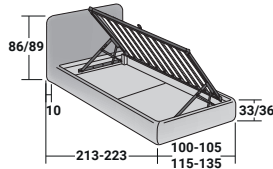

Flou

MERKURIO SINGLE
design Rodolfo Dordoni 2010

BASES AND MATTRESS SUPPORTS
OUTER SIZES - SIZE IN CM.

STORAGE BASE
ADJUSTABLE SLATTED BASE

STORAGE BASE SIDE OPENING
ADJUSTABLE SLATTED BASE

BASE H25
ADJUSTABLE SLATTED BASE
ELECTRICALLY POWERED ADJUSTABLE SLATS