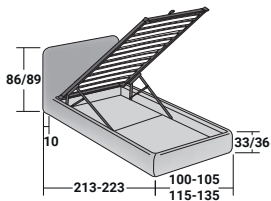

MERKURIO

SINGLE
design Rodolfo Dordoni
2010

The base and the headboard of this bed have been completely and softly upholstered; the bed has been produced under the banner of tradition, craftwork and clean lines. Available with fixed base h 25 cm, storage base and with electrical movements. The removable covers - coupled with filling that accentuates the softness - can be selected from Flou's collection of fabrics and leathers.

Flou

MERKURIO SINGLE
design Rodolfo Dordoni 2010

BASES AND MATTRESS SUPPORTS
OUTER SIZES - SIZE IN CM.

STORAGE BASE
ADJUSTABLE SLATTED BASE

STORAGE BASE SIDE OPENING
ADJUSTABLE SLATTED BASE

BASE H25
ADJUSTABLE SLATTED BASE
ELECTRICALLY POWERED ADJUSTABLE SLATS