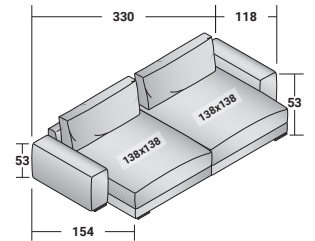

MYPLACE - COMPOSITION B4_P138

- -1 piece: SEAT WITH BACKREST **DDMN 165**
  (**RIGHT ARMREST 166**)
- -1 piece: SEAT WITH BACKREST **DDMN 165**
  (**LEFT ARMREST 167**)
- -1 piece: ARMREST **DDMR 105 (RIGHT)**
- -1 piece: ARMREST **DDMR 106 (LEFT)**
- -2 pieces: BACK CUSHION **DDMK 122**
- -10 pieces: FEET **VAPY**

B4_P138