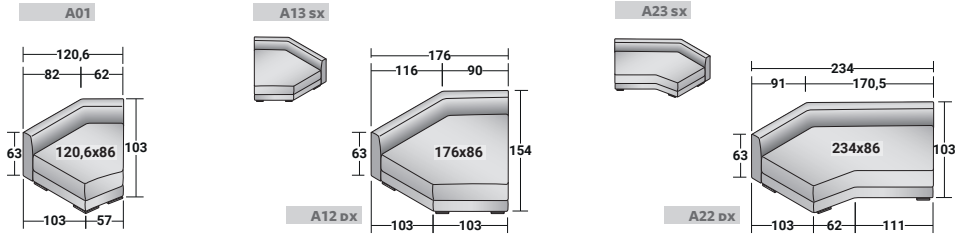

ASYMMETRICAL CORNER UNITS