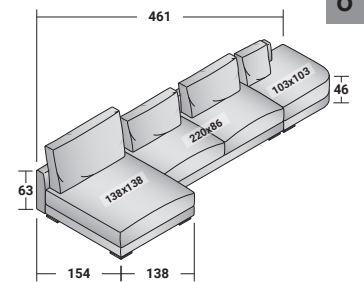

O

MYPLACE - COMPOSITION O1

- -1 piece: SEAT WITH BACKREST **DDMN 165 (ARMREST RIGHT 166)**
- -1 piece: SEAT WITH BACKREST **DDMN 089**
- -1 piece: SEAT WITH BACKREST **DDMN 013 (LEFT)**
- -1 piece: ARMREST **DDMR 105 (LEFT)**
- -1 piece: BACK CUSHION WITH BOLSTER **DDML 122**
- -2 pieces: BACK CUSHION **DDMK 094**
- -1 piece: BACK CUSHION **DDMK 050**
- -12 pieces: FEET **VAPY**