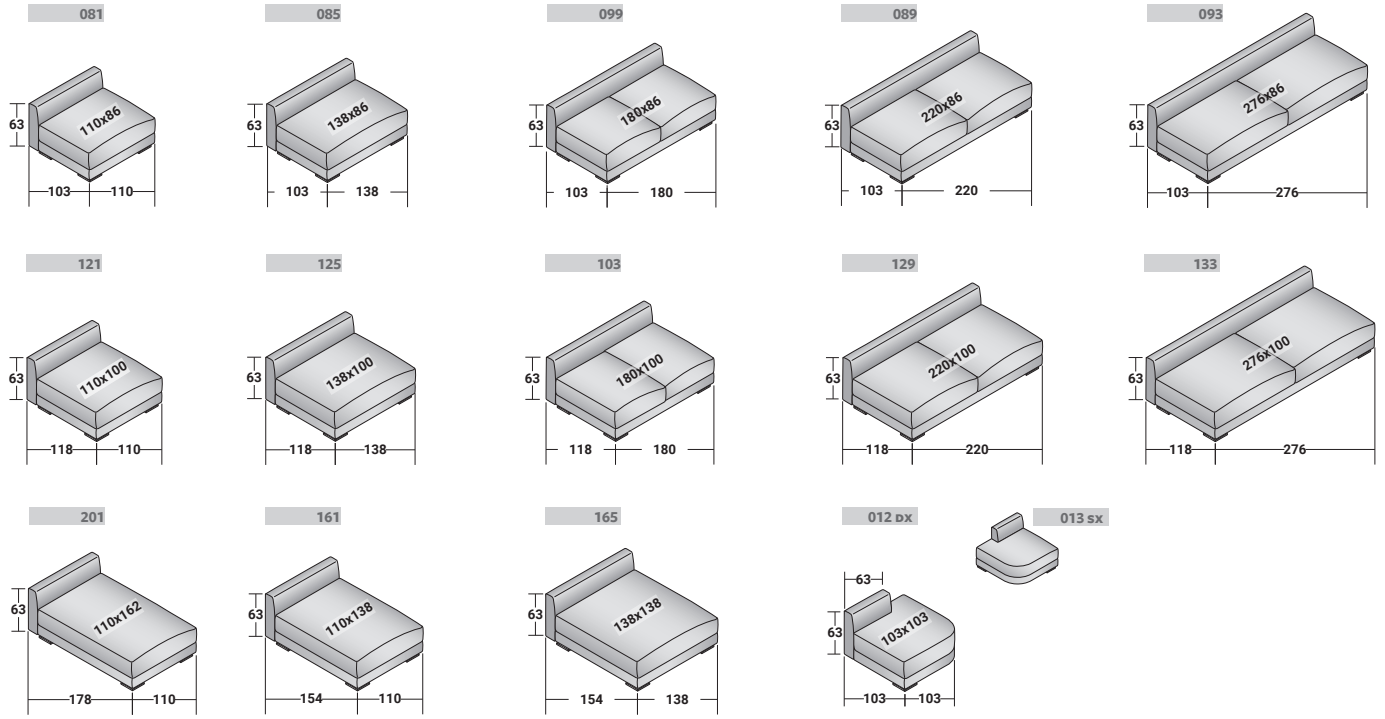

UNITS WITH BACKREST