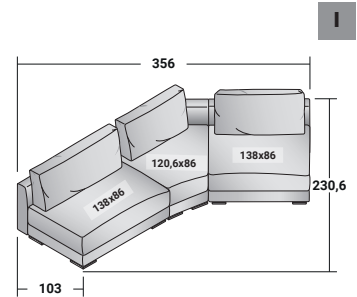

MYPLACE - COMPOSITION I

- -2 pieces SEAT WITH BACKREST **DDMN o85**
- -1 piece ASYMMETRICAL CORNER SEAT **DDMN A01**
- -1 piece BACK CUSHION **DDMK o94**
- -2 pieces BACK CUSHION **DDMK 122**
- -12 pieces FEET **VAPY**