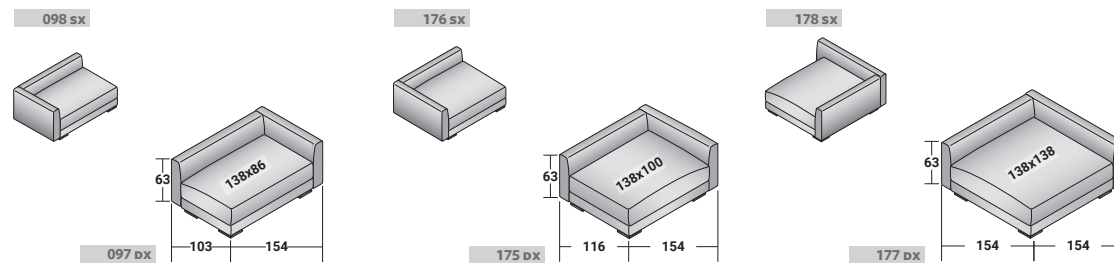

CORNER UNITS