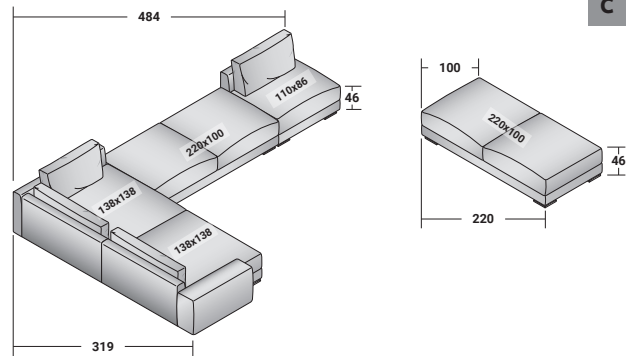

MYPLACE - COMPOSITION C

- -1 piece: BASE SEAT **DDMB 220**
- -1 piece: SEAT WITH BACKREST **DDMN 081**
- -1 piece: BASE SEAT **DDMB 220**
- -1 piece: CORNER SEAT **DDMN 177 (RIGHT)**
- -1 piece: SEAT WITH BACKREST **DDMN 165**
  (**LEFT ARMREST 167**)
- -1 piece: ARMREST **DDMR 106 (LEFT)**
- -2 pieces: BACK CUSHION **DDMK 094**
- -2 pieces: BACK CUSHION **DDMK 122**
- -21 pieces: FEET **VAPY**

C