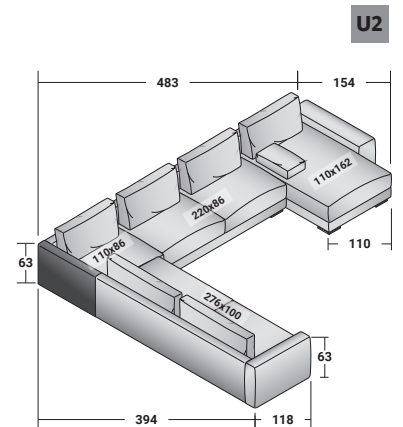

MYPLACE - COMPOSITION U2

- -1 piece: ARMREST **DDMR 119 (LEFT)**
- -1 piece: SEAT WITH BACKREST **DDMN 133**
  (LEFT ARMREST 135)
- -1 piece: SEAT WITH BACKREST **DDMN 081**
  (LEFT ARMREST 083)
- -1 piece: BACKREST **DDMS 101 (LEFT)**
- -1 piece: SEAT WITH BACKREST **DDMN 089**
- -1 piece: SEAT WITH BACKREST **DDMN 201**
  (RIGHT ARMREST 202)
- -1 piece: ARMREST **DDMR 120 (RIGHT)**
- -1 piece: CUSHION/ARMREST **DDMC**
- -4 pieces: BACK CUSHION **DDMK 094**
- -2 pieces: BACK CUSHION **DDMK 122**
- -17 pieces: FEET **VAPY**