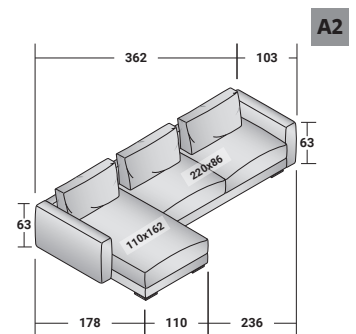

MYPLACE - COMPOSITION A2

- -1 piece: SEAT WITH BACKREST **DDMN 201**
  (LEFT ARMREST 203)
- -1 piece: ARMREST **DDMR 104 (LEFT)**
- -1 piece: SEAT WITH BACKREST **DDMN 089**
  (RIGHT ARMREST 090)
- -1 piece: ARMREST **DDMR 103 (RIGHT)**
- -3 pieces: BACK CUSHION **DDMK 094**
- -8 pieces: FEET **VAPY**