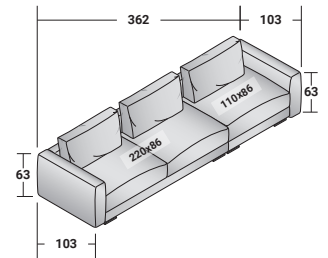

MYPLACE COMPOSITIONS

design Emanuela Garbin 2019

OUTER SIZES - SIZE IN CM.

MYPLACE - COMPOSITION B1_P86

- -1 piece: SEAT WITH BACKREST **DDMN 089**
  (LEFT ARMREST 091)
- -1 piece: ARMREST **DDMR 104 (LEFT)**
- -1 piece: SEAT WITH BACKREST **DDMN 081**
  (RIGHT ARMREST 082)
- -1 piece: ARMREST **DDMR 103 (RIGHT)**
- -3 pieces: BACK CUSHION **DDMK 094**
- -8 pieces: FEET **VAPY**

MYPLACE - COMPOSITION B1_P100

- -1 piece: SEAT WITH BACKREST **DDMN 129**
  (LEFT ARMREST 131)
- -1 piece: ARMREST **DDMR 119 (LEFT)**
- -1 piece: SEAT WITH BACKREST **DDMN 121**
  (RIGHT ARMREST 122)
- -1 piece: ARMREST **DDMR 118 (RIGHT)**
- -3 pieces: BACK CUSHION **DDMK 094**
- -8 pieces: FEET **VAPY**

B1_P86