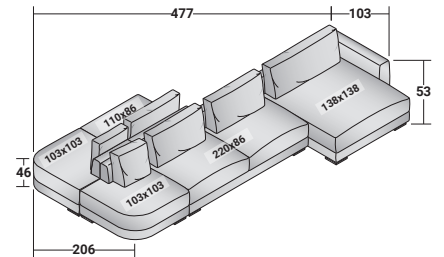

MYPLACE COMPOSITIONS

design Emanuela Garbin 2019

OUTER SIZES - SIZE IN CM.

MYPLACE - COMPOSITION M (coffee table not included)

- -2 pieces UNIT WITH BACKREST **DDMN 013 (LEFT)**
- -1 piece UNIT WITH BACKREST **DDMN 012 (RIGHT)**
- -3 pieces BACKREST CUSHION **DDMK 050**
- -9 pieces FEET **VAPY**

M

MYPLACE - COMPOSITION N

- -1 piece UNIT WITH BACKREST **DDMN 081**
- -1 piece UNIT WITH BACKREST **DDMN 089**
- -1 piece UNIT WITH BACKREST **DDMN 165 (RIGHT ARMREST 166)**
- -1 piece ARMREST **DDMR 103 (RIGHT)**
- -1 piece UNIT WITH BACKREST **DDMN 013 (LEFT)**
- -1 piece UNIT WITH BACKREST **DDMN 012 (RIGHT)**
- -2 pieces BACKREST CUSHION **DDMK 050**
- -3 pieces BACKREST CUSHION **DDMK 094**
- -1 piece BACKREST CUSHION **DDMK 122**
- -18 pieces FEET **VAPY**

N

MYPLACE - COMPOSITION O

- -1 piece: SEAT WITH BACKREST **DDMN 165**
- -1 piece: SEAT WITH BACKREST **DDMN 089**
- -1 piece: SEAT WITH BACKREST **DDMN 012 (RIGHT)**
- -1 piece: BACK CUSHION WITH BOLSTER **DDML 122**
- -2 pieces: BACK CUSHION **DDMK 094**
- -1 piece: BACK CUSHION **DDMK 050**
- -11 pieces: FEET **VAPY**