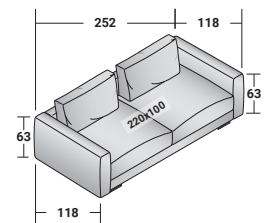

MYPLACE COMPOSITIONS

design Emanuela Garbin 2019

OUTER SIZES - SIZE IN CM.

MYPLACE - COMPOSITION B1_P86

- -1 piece: SEAT WITH BACKREST **DDMN 089**
  (LEFT ARMREST 091)
- -1 piece: ARMREST **DDMR 104 (LEFT)**
- -1 piece: SEAT WITH BACKREST **DDMN 081**
  (RIGHT ARMREST 082)
- -1 piece: ARMREST **DDMR 103 (RIGHT)**
- -3 pieces: BACK CUSHION **DDMK 094**
- -8 pieces: FEET **VAPY**

MYPLACE - COMPOSITION B1_P100

- -1 piece: SEAT WITH BACKREST **DDMN 129**
  (LEFT ARMREST 131)
- -1 piece: ARMREST **DDMR 119 (LEFT)**
- -1 piece: SEAT WITH BACKREST **DDMN 121**
  (RIGHT ARMREST 122)
- -1 piece: ARMREST **DDMR 118 (RIGHT)**
- -3 pieces: BACK CUSHION **DDMK 094**
- -8 pieces: FEET **VAPY**

MYPLACE - COMPOSITION B2_P86

- -1 piece: SEAT WITH BACKREST **DDMN 089**
  (2 ARMRESTS 092)
- -1 piece: ARMREST **DDMR 104 (LEFT)**
- -1 piece: ARMREST **DDMR 103 (RIGHT)**
- -2 pieces: BACK CUSHION **DDMK 094**
- -4 pieces: FEET **VAPY**

MYPLACE - COMPOSITION B2_P100

- -1 piece: SEAT WITH BACKREST **DDMN 129**
  (2 ARMRESTS 132)
- -1 piece: ARMREST **DDMR 119 (LEFT)**
- -1 piece: ARMREST **DDMR 118 (RIGHT)**
- -2 pieces: BACK CUSHION **DDMK 094**
- -4 pieces: FEET **VAPY**

B2_P100