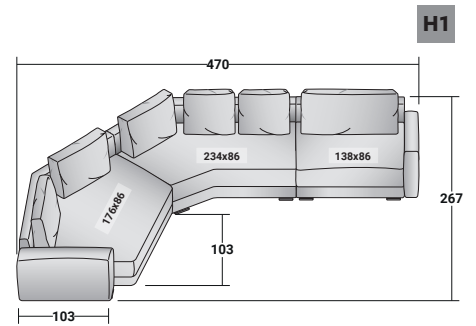

MYPLACE - COMPOSITION I

- -2 pieces SEAT WITH BACKREST **DDMN o85**
- -1 piece ASYMMETRICAL CORNER SEAT **DDMN A01**
- -1 piece BACK CUSHION **DDMK o94**
- -2 pieces BACK CUSHION **DDMK 122**
- -12 pieces FEET **VAPY**