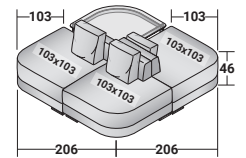

MYPLACE COMPOSITIONS

design Emanuela Garbin 2019

OUTER SIZES - SIZE IN CM.

MYPLACE - COMPOSITION M (coffee table not included)

- -2 pieces UNIT WITH BACKREST **DDMN 013 (LEFT)**
- -1 piece UNIT WITH BACKREST **DDMN 012 (RIGHT)**
- -3 pieces BACKREST CUSHION **DDMK 050**
- -9 pieces FEET **VAPY**

M

MYPLACE - COMPOSITION N

- -1 piece UNIT WITH BACKREST **DDMN 081**
- -1 piece UNIT WITH BACKREST **DDMN 089**
- -1 piece UNIT WITH BACKREST **DDMN 165 (RIGHT ARMREST 166)**
- -1 piece ARMREST **DDMR 103 (RIGHT)**
- -1 piece UNIT WITH BACKREST **DDMN 013 (LEFT)**
- -1 piece UNIT WITH BACKREST **DDMN 012 (RIGHT)**
- -2 pieces BACKREST CUSHION **DDMK 050**
- -3 pieces BACKREST CUSHION **DDMK 094**
- -1 piece BACKREST CUSHION **DDMK 122**
- -18 pieces FEET **VAPY**