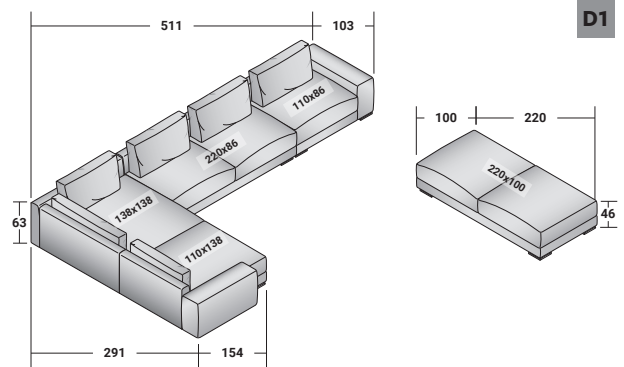

MYPLACE - COMPOSITION D1

- -1 piece: BASE SEAT **DDMB 220**
- -1 piece: SEAT WITH BACKREST **DDMN 081**
  (RIGHT ARMREST 082)
- -1 piece: ARMREST **DDMR 105 (RIGHT)**
- -1 piece: SEAT WITH BACKREST **DDMN 089**
- -1 piece: CORNER SEAT **DDMN 177 (RIGHT)**
- -1 piece: SEAT WITH BACKREST **DDMN 161**
  (LEFT ARMREST 163)
- -1 piece: ARMREST **DDMR 106 (LEFT)**
- -5 pieces: BACK CUSHION **DDMK 094**
- -1 piece: BACK CUSHION **DDMK 122**
- -21 pieces: FEET **VAPY**