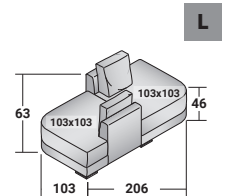

MYPLACE - COMPOSITION L

- -2 pieces UNIT WITH BACKREST **DDMN o12 (RIGHT)**
- -2 pieces BACKREST CUSHION **DDMK o50**
- -6 pieces FEET **VAPY**