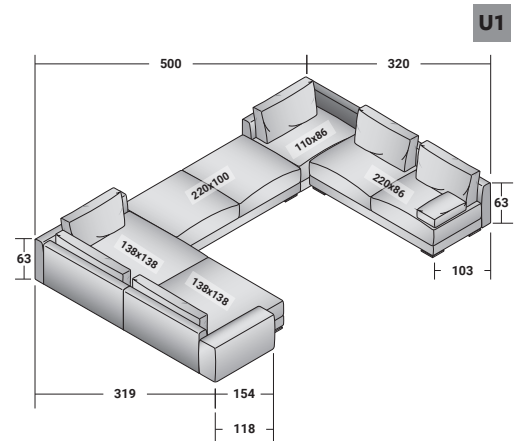

MYPLACE - COMPOSITION U1

- -1 piece: ARMREST **DDMR 106 (LEFT)**
- -1 piece: SEAT WITH BACKREST **DDMN 165**
  (LEFT ARMREST 167)
- -1 piece: CORNER SEAT **DDMN 177 (RIGHT)**
- -1 piece: BASE SEAT **DDMB 220**
- -1 piece: SEAT WITH BACKREST **DDMN 081**
  (RIGHT ARMREST 082)
- -1 piece: BACKREST **DDMS 100 (RIGHT)**
- -1 piece: SEAT WITH BACKREST **DDMN 089**
- -1 piece: CUSHION/ARMREST **DDMC**
- -4 pieces: BACK CUSHION **DDMK 094**
- -2 pieces: BACK CUSHION **DDMK 122**
- -21 pieces: FEET **VAPY**