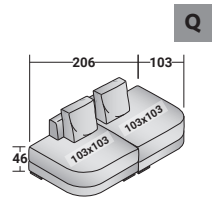

MYPLACE - COMPOSITION Q

- -1 piece: SEAT WITH BACKREST **DDMN 013 (LEFT)**
- -1 piece: SEAT WITH BACKREST **DDMN 012 (RIGHT)**
- -2 pieces: BACK CUSHION **DDMK 050**
- -6 pieces: FEET **VAPY**