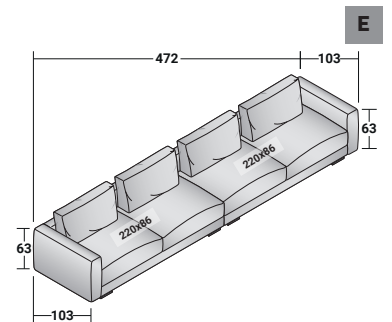

MYPLACE - COMPOSITION E

- -1 piece: SEAT WITH BACKREST **DDMN 089**
  (RIGHT ARMREST 090)
- -1 piece: ARMREST **DDMR 103 (RIGHT)**
- -1 piece: SEAT WITH BACKREST **DDMN 089**
  (LEFT ARMREST 091)
- -1 piece: ARMREST **DDMR 104 (LEFT)**
- -4 pieces: BACK CUSHION **DDMK 094**
- -8 pieces: FEET **VAPY**