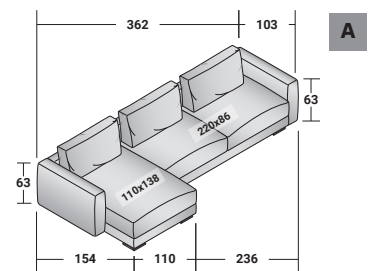

The coffee tables MyPlace have irregular shapes, slide between the elements and follow the curves of the compositions.

The top is in hand-brushed cement (Velasca finish in the colours cement light grey and lava dark grey) or in metal (in the colours matt burnished or black); the structure is in matt burnished.

MYPLACE COMPOSITIONS

design Emanuela Garbin 2019

OUTER SIZES - SIZE IN CM.

MYPLACE - COMPOSITION A

- 1 piece: SEAT WITH BACKREST **DDMN 089**
(RIGHT ARMREST 090)
- 1 piece: ARMREST **DDMR 103 (RIGHT)**
- 1 piece: SEAT WITH BACKREST **DDMN 161**
(LEFT ARMREST 163)
- 1 piece: ARMREST **DDMR 104 (LEFT)**
- 3 pieces: BACK CUSHION **DDMK 094**
- 8 pieces: FEET **VAPY**