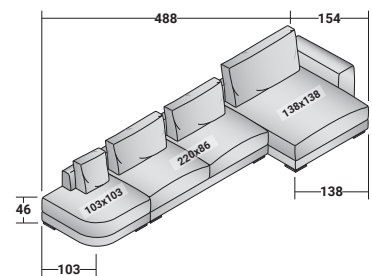

MYPLACE COMPOSITIONS

design Emanuela Garbin 2019

OUTER SIZES - SIZE IN CM.

MYPLACE - COMPOSITION M (coffee table not included)

- -2 pieces UNIT WITH BACKREST **DDMN 013 (LEFT)**
- -1 piece UNIT WITH BACKREST **DDMN 012 (RIGHT)**
- -3 pieces BACKREST CUSHION **DDMK 050**
- -9 pieces FEET **VAPY**

M

MYPLACE - COMPOSITION N

- -1 piece UNIT WITH BACKREST **DDMN 081**
- -1 piece UNIT WITH BACKREST **DDMN 089**
- -1 piece UNIT WITH BACKREST **DDMN 165 (RIGHT ARMREST 166)**
- -1 piece ARMREST **DDMR 103 (RIGHT)**
- -1 piece UNIT WITH BACKREST **DDMN 013 (LEFT)**
- -1 piece UNIT WITH BACKREST **DDMN 012 (RIGHT)**
- -2 pieces BACKREST CUSHION **DDMK 050**
- -3 pieces BACKREST CUSHION **DDMK 094**
- -1 piece BACKREST CUSHION **DDMK 122**
- -18 pieces FEET **VAPY**

N

MYPLACE - COMPOSITION O

- -1 piece: SEAT WITH BACKREST **DDMN 165**
- -1 piece: SEAT WITH BACKREST **DDMN 089**
- -1 piece: SEAT WITH BACKREST **DDMN 012 (RIGHT)**
- -1 piece: BACK CUSHION WITH BOLSTER **DDML 122**
- -2 pieces: BACK CUSHION **DDMK 094**
- -1 piece: BACK CUSHION **DDMK 050**
- -11 pieces: FEET **VAPY**

O

MYPLACE - COMPOSITION O1

- -1 piece: SEAT WITH BACKREST **DDMN 165 (ARMREST RIGHT 166)**
- -1 piece: SEAT WITH BACKREST **DDMN 089**
- -1 piece: SEAT WITH BACKREST **DDMN 013 (LEFT)**
- -1 piece: ARMREST **DDMR 105 (LEFT)**
- -1 piece: BACK CUSHION WITH BOLSTER **DDML 122**
- -2 pieces: BACK CUSHION **DDMK 094**
- -1 piece: BACK CUSHION **DDMK 050**
- -12 pieces: FEET **VAPY**

O1