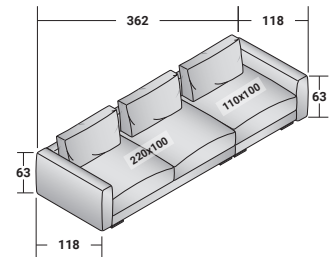

MYPLACE COMPOSITIONS

design Emanuela Garbin 2019

OUTER SIZES - SIZE IN CM.

MYPLACE - COMPOSITION B1_P86

- -1 piece: SEAT WITH BACKREST **DDMN 089**
  (LEFT ARMREST 091)
- -1 piece: ARMREST **DDMR 104 (LEFT)**
- -1 piece: SEAT WITH BACKREST **DDMN 081**
  (RIGHT ARMREST 082)
- -1 piece: ARMREST **DDMR 103 (RIGHT)**
- -3 pieces: BACK CUSHION **DDMK 094**
- -8 pieces: FEET **VAPY**

MYPLACE - COMPOSITION B1_P100

- -1 piece: SEAT WITH BACKREST **DDMN 129**
  (LEFT ARMREST 131)
- -1 piece: ARMREST **DDMR 119 (LEFT)**
- -1 piece: SEAT WITH BACKREST **DDMN 121**
  (RIGHT ARMREST 122)
- -1 piece: ARMREST **DDMR 118 (RIGHT)**
- -3 pieces: BACK CUSHION **DDMK 094**
- -8 pieces: FEET **VAPY**

B1_P100

MYPLACE - COMPOSITION B2_P86

- -1 piece: SEAT WITH BACKREST **DDMN 089**
  (2 ARMRESTS 092)
- -1 piece: ARMREST **DDMR 104 (LEFT)**
- -1 piece: ARMREST **DDMR 103 (RIGHT)**
- -2 pieces: BACK CUSHION **DDMK 094**
- -4 pieces: FEET **VAPY**

MYPLACE - COMPOSITION B2_P100

- -1 piece: SEAT WITH BACKREST **DDMN 129**
  (2 ARMRESTS 132)
- -1 piece: ARMREST **DDMR 119 (LEFT)**
- -1 piece: ARMREST **DDMR 118 (RIGHT)**
- -2 pieces: BACK CUSHION **DDMK 094**
- -4 pieces: FEET **VAPY**