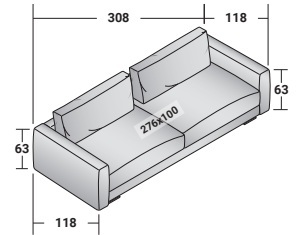

MYPLACE - COMPOSITION B3_P100

- -1 piece: SEAT WITH BACKREST **DDMN 133**
  (**2 ARMRESTS 136**)
- -1 piece: ARMREST **DDMR 119 (LEFT)**
- -1 piece: ARMREST **DDMR 118 (RIGHT)**
- -2 pieces: BACK CUSHION **DDMK 122**
- -4 pieces: FEET **VAPY**

B3_P100