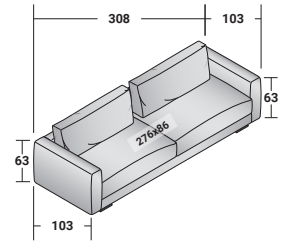

MYPLACE COMPOSITIONS

design Emanuela Garbin 2019

OUTER SIZES - SIZE IN CM.

MYPLACE - COMPOSITION B3_P86

- -1 piece: SEAT WITH BACKREST **DDMN 093**
  (**2 ARMRESTS 096**)
- -1 piece: ARMREST **DDMR 104 (LEFT)**
- -1 piece: ARMREST **DDMR 103 (RIGHT)**
- -2 pieces: BACK CUSHION **DDMK 122**
- -4 pieces: FEET **VAPY**

B3_P86