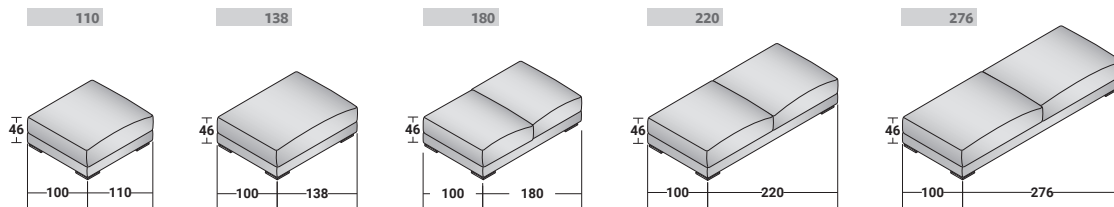

UNITS WITH BACKREST

BASE UNITS

CORNER UNITS