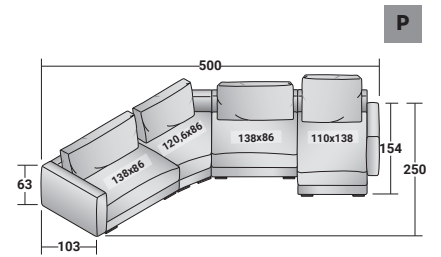

O1

MYPLACE COMPOSITIONS

design Emanuela Garbin 2019

OUTER SIZES - SIZE IN CM.

MYPLACE - COMPOSITION P

- 1 piece: SEAT WITH BACKREST **DDMN 085**
(ARMREST LEFT 087)
- 1 piece: SEAT WITH BACKREST **DDMN A01**
- 1 piece: SEAT WITH BACKREST **DDMN 085**
- 1 piece: SEAT WITH BACKREST **DDMN 161**
(ARMREST RIGHT 162)
- 1 piece: ARMREST **DDMR 106 (LEFT)**
- 1 piece: ARMREST **DDMR 103 (RIGHT)**
- 2 pieces: BACK CUSHION **DDMK 122**
- 1 piece: BACK CUSHION **DDMK 070**
- 1 piece: BACK CUSHION WITH BOLSTER **DDML 094**
- 16 pieces: FEET **VAPY**