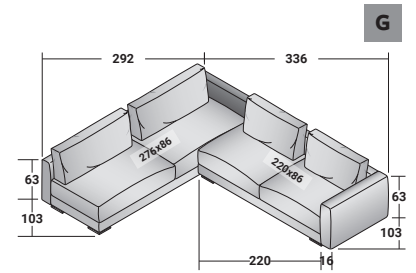

MYPLACE - COMPOSITION F

- 1 piece: SEAT WITH BACKREST **DDMN 129**
- 1 piece: SEAT WITH BACKREST **DDMN 133**
(2 ARMRESTS 136)
- 1 piece: BACKREST FOR CORNER COMPOSITIONS **DDMS 116**
- 1 piece: ARMREST **DDMR 119 (LEFT)**
- 2 pieces: BACK CUSHION **DDMK 094**
- 2 pieces: BACK CUSHION **DDMK 122**
- 8 pieces: FEET **VAPY**

MYPLACE COMPOSITIONS

design Emanuela Garbin 2019

OUTER SIZES - SIZE IN CM.

MYPLACE - COMPOSITION G

- 1 piece: SEAT WITH BACKREST **DDMN 089**
(090 RIGHT ARMREST)
- 1 piece: ARMREST **DDMR 103 (RIGHT)**
- 1 piece: BACKREST FOR CORNER COMPOSITIONS **DDMS 100**
- 1 piece: SEAT WITH BACKREST **DDMN 093**
(094 RIGHT ARMREST)
- 2 pieces: BACK CUSHION **DDMK 094**
- 2 pieces: BACK CUSHION **DDMK 122**
- 8 pieces: FEET **VAPY**