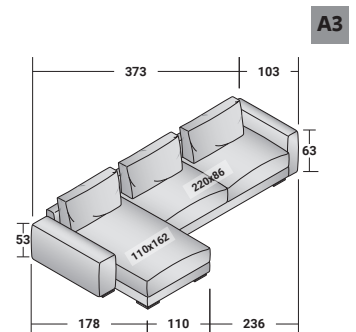

MYPLACE - COMPOSITION A3

- -1 piece: SEAT WITH BACKREST **DDMN 201**
  (LEFT ARMREST 203)
- -1 piece: ARMREST **DDMR 106 (LEFT)**
- -1 piece: SEAT WITH BACKREST **DDMN 089**
  (RIGHT ARMREST 090)
- -1 piece: ARMREST **DDMR 103 (RIGHT)**
- -3 pieces: BACK CUSHION **DDMK 094**
- -9 pieces: FEET **VAPY**