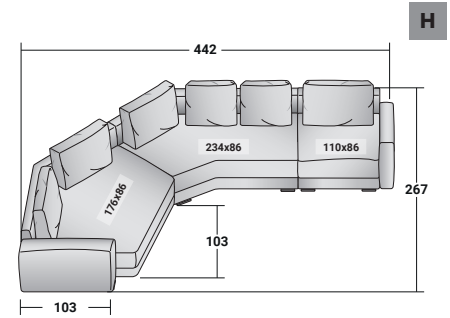

MYPLACE - COMPOSITION U2

- 1 piece: ARMREST **DDMR 119 (LEFT)**
- 1 piece: SEAT WITH BACKREST **DDMN 133**
(LEFT ARMREST 135)
- 1 piece: SEAT WITH BACKREST **DDMN 081**
(LEFT ARMREST 083)
- 1 piece: BACKREST **DDMS 101 (LEFT)**
- 1 piece: SEAT WITH BACKREST **DDMN 089**
- 1 piece: SEAT WITH BACKREST **DDMN 201**
(RIGHT ARMREST 202)
- 1 piece: ARMREST **DDMR 120 (RIGHT)**
- 1 piece: CUSHION/ARMREST **DDMC**
- 4 pieces: BACK CUSHION **DDMK 094**
- 2 pieces: BACK CUSHION **DDMK 122**
- 17 pieces: FEET **VAPY**

MYPLACE COMPOSITIONS

design Emanuela Garbin 2019

OUTER SIZES - SIZE IN CM.

MYPLACE - COMPOSITION H

- 1 piece ASYMMETRICAL CORNER SEAT **DDMN A13 (ARMREST LEFT A17)**
- 1 piece ASYMMETRICAL CORNER SEAT **DDMN A22 (RIGHT)**
- 1 piece SEAT WITH BACKREST **DDMN o81 (ARMREST RIGHT o82)**
- 1 piece ARMREST **DDMR 103 (RIGHT)**
- 1 piece ARMREST **DDMR 106 (LEFT)**
- 4 pieces BACK CUSHION **DDMK o74**
- 2 pieces BACK CUSHION **DDMK o94**
- 14 pieces FEET **VAPY**