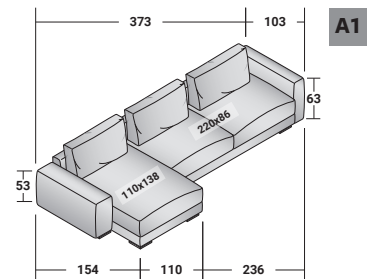

MYPLACE - COMPOSITION A1

- -1 piece: SEAT WITH BACKREST **DDMN 089**
  (RIGHT ARMREST 090)
- -1 piece: ARMREST **DDMR 103 (RIGHT)**
- -1 piece: SEAT WITH BACKREST **DDMN 161**
  (LEFT ARMREST 163)
- -1 piece: ARMREST **DDMR 106 (LEFT)**
- -3 pieces: BACK CUSHION **DDMK 094**
- -9 pieces: FEET **VAPY**