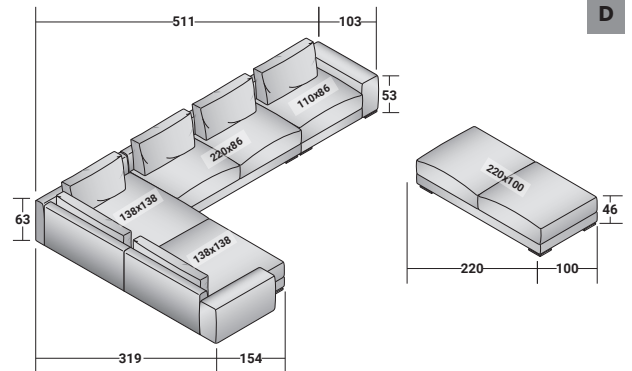

C

MYPLACE COMPOSITIONS

design Emanuela Garbin 2019

OUTER SIZES - SIZE IN CM.

MYPLACE - COMPOSITION D

- 1 piece: BASE SEAT **DDMB 220**
- 1 piece: SEAT WITH BACKREST **DDMN 081**
(RIGHT ARMREST 082)
- 1 piece: ARMREST **DDMR 105 (RIGHT)**
- 1 piece: SEAT WITH BACKREST **DDMN 089**
- 1 piece: CORNER SEAT **DDMN 177 (RIGHT)**
- 1 piece: SEAT WITH BACKREST **DDMN 165**
(LEFT ARMREST 167)
- 1 piece: ARMREST **DDMR 106 (LEFT)**
- 4 pieces: BACK CUSHION **DDMK 094**
- 2 pieces: BACK CUSHION **DDMK 122**
- 21 pieces: FEET **VAPY**