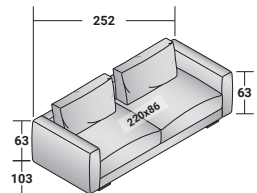

MYPLACE COMPOSITIONS

design Emanuela Garbin 2019

OUTER SIZES - SIZE IN CM.

MYPLACE - COMPOSITION B1_P86

- -1 piece: SEAT WITH BACKREST **DDMN 089**
  (LEFT ARMREST 091)
- -1 piece: ARMREST **DDMR 104 (LEFT)**
- -1 piece: SEAT WITH BACKREST **DDMN 081**
  (RIGHT ARMREST 082)
- -1 piece: ARMREST **DDMR 103 (RIGHT)**
- -3 pieces: BACK CUSHION **DDMK 094**
- -8 pieces: FEET **VAPY**

MYPLACE - COMPOSITION B1_P100

- -1 piece: SEAT WITH BACKREST **DDMN 129**
  (LEFT ARMREST 131)
- -1 piece: ARMREST **DDMR 119 (LEFT)**
- -1 piece: SEAT WITH BACKREST **DDMN 121**
  (RIGHT ARMREST 122)
- -1 piece: ARMREST **DDMR 118 (RIGHT)**
- -3 pieces: BACK CUSHION **DDMK 094**
- -8 pieces: FEET **VAPY**

MYPLACE - COMPOSITION B2_P86

- -1 piece: SEAT WITH BACKREST **DDMN 089**
  (2 ARMRESTS 092)
- -1 piece: ARMREST **DDMR 104 (LEFT)**
- -1 piece: ARMREST **DDMR 103 (RIGHT)**
- -2 pieces: BACK CUSHION **DDMK 094**
- -4 pieces: FEET **VAPY**

MYPLACE - COMPOSITION B2_P100

- -1 piece: SEAT WITH BACKREST **DDMN 129**
  (2 ARMRESTS 132)
- -1 piece: ARMREST **DDMR 119 (LEFT)**
- -1 piece: ARMREST **DDMR 118 (RIGHT)**
- -2 pieces: BACK CUSHION **DDMK 094**
- -4 pieces: FEET **VAPY**

B2_P86