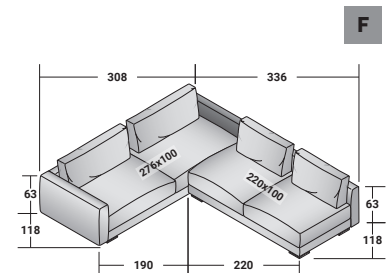

MYPLACE - COMPOSITION F

- -1 piece: SEAT WITH BACKREST **DDMN 129**
- -1 piece: SEAT WITH BACKREST **DDMN 133**
  (2 ARMRESTS 136)
- -1 piece: BACKREST FOR CORNER COMPOSITIONS **DDMS 116**
- -1 piece: ARMREST **DDMR 119 (LEFT)**
- -2 pieces: BACK CUSHION **DDMK 094**
- -2 pieces: BACK CUSHION **DDMK 122**
- -8 pieces: FEET **VAPY**