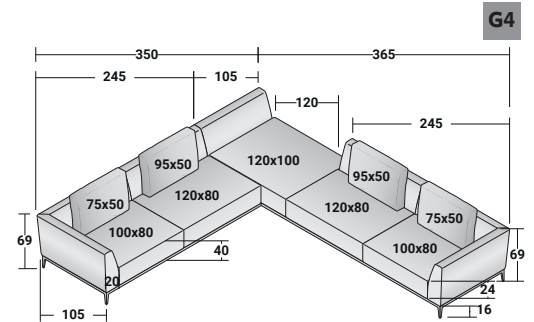

OLIVIER - COMPOSITION G4

- -1 piece **DDSO 0045 242** SX FRAME (L240xP100xH16)
- -1 piece **DDSO 0045 142** SX FRAME (L140xP100xH16)
- -1 piece **DDSO 0045 241** DX FRAME (L240xP100xH16)
- -2 pieces **DDOA 001** SEAT (L100xP80xH24)
- -2 pieces **DDOA 002** SEAT (L120xP80xH24)
- -1 piece **DDOA 012** SEAT (L120xP100xH24)
- -1 piece **DDOB 001** CORNER ARMREST LEFT SX (L125xP105xH53)
- -2 pieces **DDOS 120** BACKREST (L120xP20xH53)
- -1 piece **DDOB 100** ARMREST (L105xP20xH53)
- -1 piece **DDOB 002** CORNER ARMREST RIGHT DX (L125xP105xH53)
- -2 pieces **DDOC 001** CUSHIONS 75x50 (same cover as armrests)
- -2 pieces **DDOC 002** CUSHIONS 95x50 (same cover as armrests)