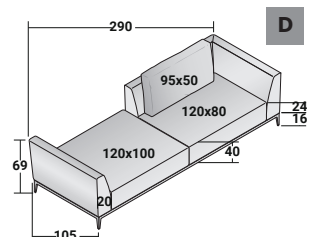

OLIVIER - COMPOSITION D

- -1 piece **DDSO 0045 280** FRAME (L280xP100xH16)
- -1 piece **DDOA 002** SEAT (L120xP80xH24)
- -1 piece **DDOA 012** SEAT (L120xP100xH24)
- -1 piece **DDOB 100** ARMREST (L105xP20xH53)
- -1 piece **DDOB 012** CORNER ARMREST RIGHT DX (L145xP105xH53)
- -1 piece **DDOC 002** CUSHIONS 95x50 (same cover as armrests)