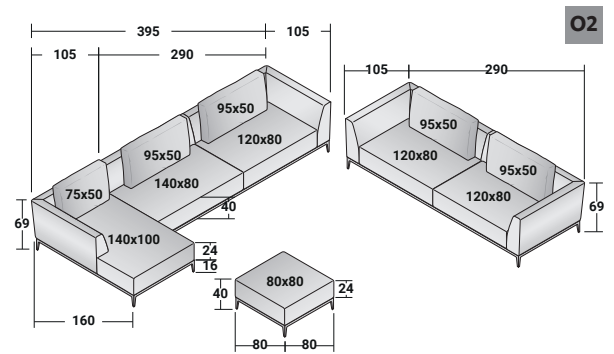

OLIVIER COMPOSITIONS

design Emanuela Garbin - Mario Dell'Orto 2015

OUTER SIZES - SIZE IN CM.

OLIVIER - COMPOSITION O2

- -1 piece **DDSO 0045 160** FRAME (L160xP100xH16)
- -1 piece **DDSO 0045 281** FRAME RIGHT DX (L280xP100xH16)
- -1 piece **DDOB 021** CORNER ARMREST LEFT SX (L105xP105xH53)
- -1 piece **DDOA 003** SEAT (L140xP80xH24)
- -1 piece **DDOA 002** SEAT (L120xP80xH24)
- -1 piece **DDOA 017** SEAT (L100xP140xH24)
- -1 piece **DDOB 012** CORNER ARMREST RIGHT DX (L145xP105xH53)
- -1 piece **DDOS 140** BACKREST (L140xP20xH53)
- -1 piece **DDOC 001** CUSHIONS (75x50 same cover as armrests)
- -2 pieces **DDOC 002** CUSHIONS (95x50 same cover as armrests)

- -1 piece **DDSP 0045 80** FRAME (L80xP80xH16)
- -1 piece **DDOA 020** SEAT (L80xP80xH24)

- -1 piece **DDSO 0045 280** FRAME (L280xP100xH16)
- -2 pieces **DDOA 002** SEAT (L120xP80xH24)
- -1 piece **DDOB 011** CORNER ARMREST LEFT SX (L145xP105xH53)
- -1 piece **DDOB 012** CORNER ARMREST RIGHT DX (L145xP105xH53)
- -2 pieces **DDOC 002** CUSHIONS 95x50 (same cover as armrests)