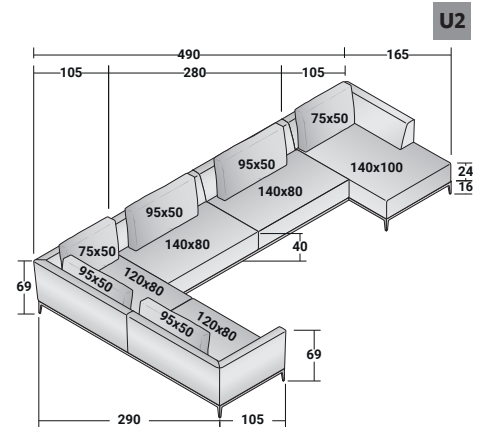

OLIVIER - COMPOSITION U2

- -1 piece **DDSO 0045 282** FRAME LEFT SX (L280xP100xH16)
- -1 piece **DDSO 0045 280** FRAME (L280xP100xH16)
- -1 piece **DDSO 0045 160** FRAME (L160xP100xH16)
- -2 pieces **DDOA 002** SEAT (L120xP80xH24)
- -2 pieces **DDOA 003** SEAT (L140xP80xH24)
- -1 piece **DDOA 016** SEAT (L100xP140xH24)
- -1 piece **DDOB 022** CORNER ARMREST RIGHT DX (L105xP105xH53)
- -1 piece **DDOB 011** CORNER ARMREST LEFT SX (L145xP105xH53)
- -1 piece **DDOB 012** CORNER ARMREST RIGHT DX (L145xP105xH53)
- -2 pieces **DDOS 140** BACKREST (L140xP20xH53)
- -4 pieces **DDOC 002** CUSHIONS 95x50 (same cover as armrests)
- -2 pieces **DDOC 001** CUSHIONS 75x50 (same cover as armrests)