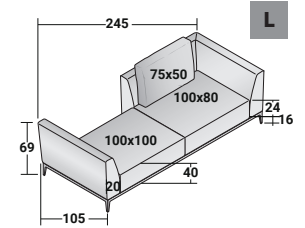

OLIVIER COMPOSITIONS

design Emanuela Garbin - Mario Dell'Orto 2015

OUTER SIZES - SIZE IN CM.

OLIVIER - COMPOSITION L

- 1 piece **DDSO 0045 240** FRAME (L240 x P100 x H16)
- 1 piece **DDOA 001** SEAT (L100 x P80 x H24)
- 1 piece **DDOA 011** SEAT (L100 x P100 x H24)
- 1 piece **DDOB 100** ARMREST (L105 x P20 x H53)
- 1 piece **DDOB 002** CORNER ARMREST RIGHT DX (L125 x P105 x H53)
- 1 piece **DDOC 001** CUSHIONS 75 x 50 (same cover as armrests)