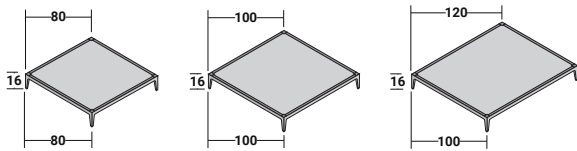

SOFA FRAME

POUF FRAME

SOFA SEAT CUSHIONS / POUF CUSHIONS / CHAISE LONGUE CUSHIONS