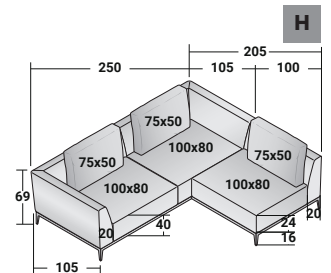

OLIVIER - COMPOSITION H

- -1 piece **DDSO 0045 242** CORNER FRAME LEFT SX (L240 x P100 x H16)
- -1 piece **DDSO 0045 101** FRAME RIGHT DX (L100 x P100 x H16)
- -3 pieces **DDOA 001** SEAT (L100 x P80 x H24)
- -1 piece **DDOS 100** BACKREST (L100 x P20 x H53)
- -1 piece **DDOB 002** CORNER ARMREST RIGHT DX (L125 x P105 x H53)
- -1 piece **DDOB 001** CORNER ARMREST LEFT SX (L125 x P105 x H53)
- -3 pieces **DDOC 001** CUSHIONS 75x50 (same cover as armrests)