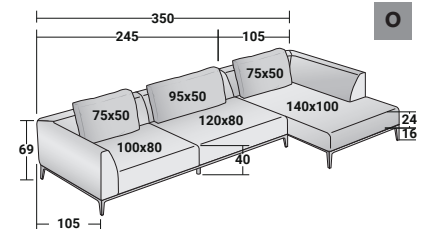

OLIVIER - COMPOSITION O

- 1 piece **DDSO 0045 242** FRAME (L240 x P100 x H16)
- 1 piece **DDSO 0045 160** FRAME (L160 x P100 x H16)
- 1 piece **DDOA 001** SEAT (L100 x P80 x H24)
- 1 piece **DDOA 002** SEAT (L120 x P80 x H24)
- 1 piece **DDOA 016** SEAT (L100 x P140 x H24)
- 1 piece **DDOB 022** CORNER ARMREST RIGHT DX (L105 x P105 x H53)
- 1 piece **DDOB 001** CORNER ARMREST LEFT SX (L125 x P105 x H53)
- 1 piece **DDOS 120** BACKREST (L120 x P20 x H53)
- 1 piece **DDOC 002** CUSHIONS 95 x 50 (same cover as armrests)
- 2 pieces **DDOC 001** CUSHIONS 75 x 50 (same cover as armrests)