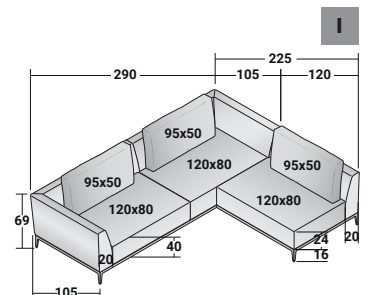

OLIVIER - COMPOSITION I

- -1 piece **DDSO 0045 282** CORNER FRAME LEFT SX (L280 x P100 x H16)
- -1 piece **DDSO 0045 121** FRAME RIGHT DX (L120 x P100 x H16)
- -3 pieces **DDOA 002** SEAT (L120 x P80 x H24)
- -1 piece **DDOS 120** BACKREST (L120 x P20 x H53)
- -1 piece **DDOB 012** CORNER ARMREST RIGHT DX (L145 x P105 x H53)
- -1 piece **DDOB 011** CORNER ARMREST LEFT SX (L145 x P105 x H53)
- -3 pieces **DDOC 002** CUSHIONS 95x50 (same cover as armrests)