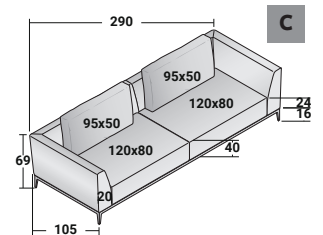

OLIVIER - COMPOSITION C

- -1 piece **DDSO 0045 280** FRAME (L280xP100xH16)
- -2 pieces **DDOA 002** SEAT (L120xP80xH24)
- -1 piece **DDOB 012** CORNER ARMREST RIGHT DX (L145xP105xH53)
- -1 piece **DDOB 011** CORNER ARMREST LEFT SX (L145xP105xH53)
- -2 pieces **DDOC 002** CUSHIONS 95x50 (same cover as armrests)