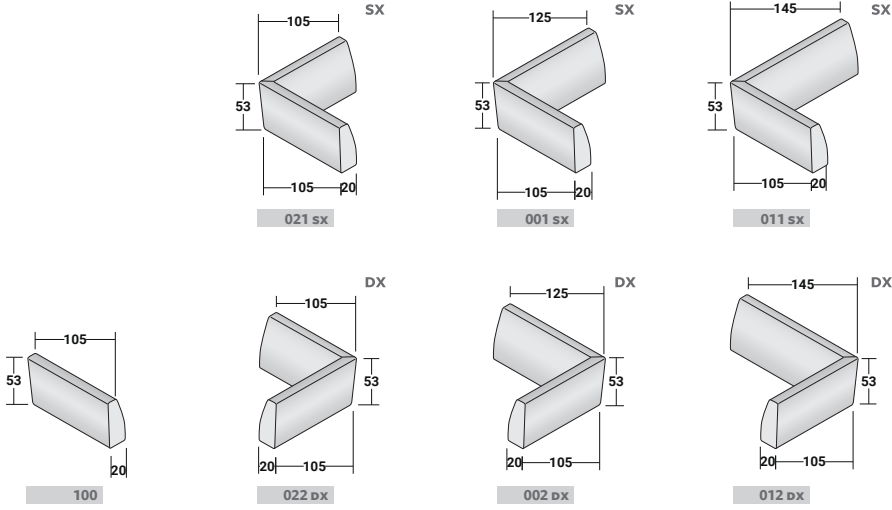

ARMREST/CORNER ARMRESTS