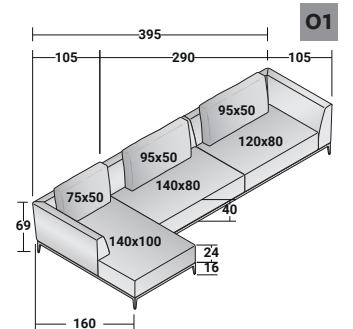

OLIVIER - COMPOSITION O1

- -1 piece **DDSO 0045 160** FRAME (L160xP100xH16)
- -1 piece **DDSO 0045 281** FRAME RIGHT DX (L280xP100xH16)
- -1 piece **DDOB 021** CORNER ARMREST LEFT SX (L105xP105xH53)
- -1 piece **DDOA 003** SEAT (L140xP80xH24)
- -1 piece **DDOA 002** SEAT (L120xP80xH24)
- -1 piece **DDOA 017** SEAT (L100xP140xH24)
- -1 piece **DDOB 012** CORNER ARMREST RIGHT DX (L145xP105xH53)
- -1 piece **DDOS 140** BACKREST (L140xP20xH53)
- -1 piece **DDOC 001** CUSHIONS 75x50 (same cover as armrests)
- -2 pieces **DDOC 002** CUSHIONS 95x50 (same cover as armrests)