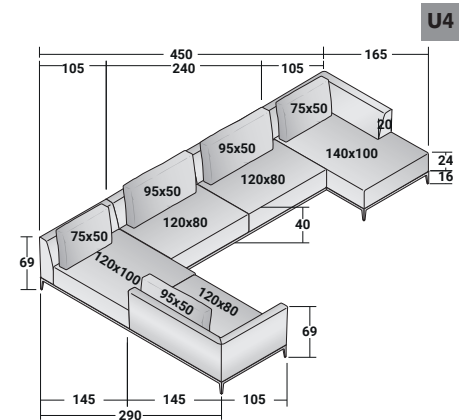

OLIVIER - COMPOSITION U4

- 1 piece **DDSO 0045 282** FRAME LEFT SX (L280xP100xH16)
- 1 piece **DDSO 0045 240** FRAME (L240xP100xH16)
- 1 piece **DDSO 0045 160** FRAME (L160xP100xH16)
- 3 pieces **DDOA 002** SEAT (L120xP80xH24)
- 1 piece **DDOA 012** SEAT (L120xP100xH24)
- 1 piece **DDOA 016** SEAT (L140xP100xH24)
- 1 piece **DDOB 011** CORNER ARMREST LEFT SX (L145xP105xH53)
- 1 piece **DDOB 100** ARMREST (L105xP20xH53)
- 2 pieces **DDOS 120** BACKREST (L120xP20xH53)
- 1 piece **DDOB 022** CORNER ARMREST RIGHT DX (L105xP105xH53)
- 3 pieces **DDOC 002** CUSHIONS (95x50 (same cover as armrests)
- 2 pieces **DDOC 001** CUSHIONS (75x50 (same cover as armrests)