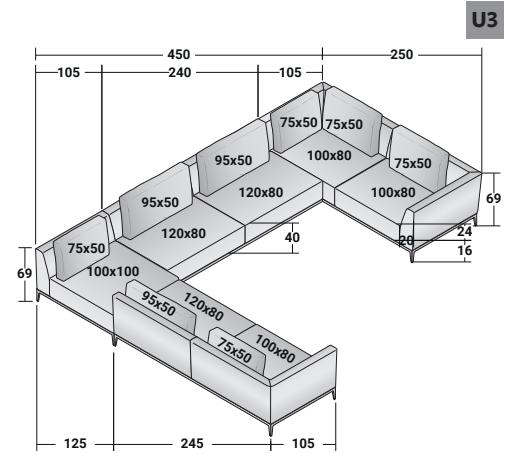

OLIVIER COMPOSITIONS

design Emanuela Garbin - Mario Dell'Orto 2015

OUTER SIZES - SIZE IN CM.

OLIVIER - COMPOSITION U3

- 1 piece **DDSO 0045 122** FRAME LEFT SX (L120xP100xH16)
- 1 piece **DDSO 0045 242** FRAME LEFT SX (L240xP100xH16)
- 1 piece **DDSO 0045 240** FRAME (L240xP100xH16)
- 1 piece **DDSO 0045 241** FRAME RIGHT DX (L240xP100xH16)
- 3 pieces **DDOA 001** SEAT (L100xP80xH24)
- 3 pieces **DDOA 002** SEAT (L120xP80xH24)
- 1 piece **DDOA 011** SEAT (L100xP100xH24)
- 3 pieces **DDOS 120** BACKREST (L120xP20xH53)
- 1 piece **DDOB 100** ARMREST (L105xP20xH53)
- 2 pieces **DDOB 001** CORNER ARMREST LEFT SX (L125xP105xH53)
- 1 piece **DDOB 002** CORNER ARMREST RIGHT DX (L125xP105xH53)
- 3 pieces **DDOC 002** CUSHIONS 95x50 (same cover as armrests)
- 5 pieces **DDOC 001** CUSHIONS 75x50 (same cover as armrests)