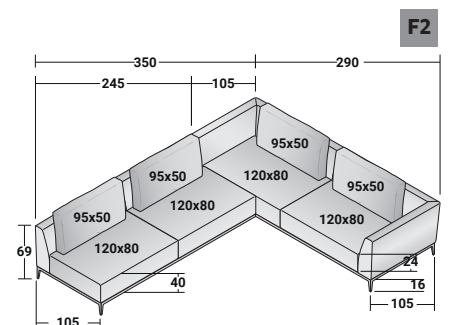

OLIVIER - COMPOSITION F2

- 1 piece **DDSO 0045 242** FRAME (L240 x P100 x H16)
- 1 piece **DDSO 0045 281** FRAME (L280 x P100 x H16)
- 4 pieces **DDOA 002** SEAT (L120 x P80 x H24)
- 1 piece **DDOB 012** CORNER ARMREST RIGHT DX (L145 x P105 x H53)
- 1 piece **DDOB 011** CORNER ARMREST LEFT SX (L145 x P105 x H53)
- 2 pieces **DDOS 120** BACKREST (L120 x P20 x H53)
- 4 pieces **DDOC 002** CUSHIONS 95 x 50 (same cover as armrests)