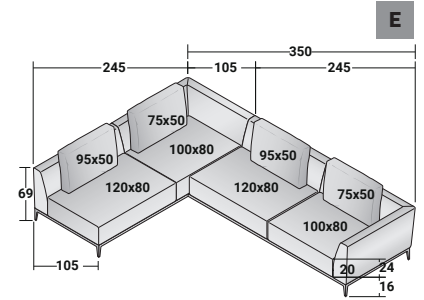

OLIVIER COMPOSITIONS

design Emanuela Garbin - Mario Dell'Orto 2015

OUTER SIZES - SIZE IN CM.

OLIVIER - COMPOSITION E

- -1 piece **DDSO 0045 241** CORNER FRAME RIGHT DX (L240 x P100 x H16)
- -1 piece **DDSO 0045 242** CORNER FRAME LEFT SX (L240 x P100 x H16)
- -2 pieces **DDOA 001** SEAT (L100 x P80 x H24)
- -2 pieces **DDOA 002** SEAT (L120 x P80 x H24)
- -2 pieces **DDOB 002** CORNER ARMREST RIGHT DX (L125 x P105 x H53)
- -2 pieces **DDOS 120** BACKREST (L120 x P20 x H53)
- -2 pieces **DDOC 001** CUSHIONS 75x50 (same cover as armrests)
- -2 pieces **DDOC 002** CUSHIONS 95x50 (same cover as armrests)