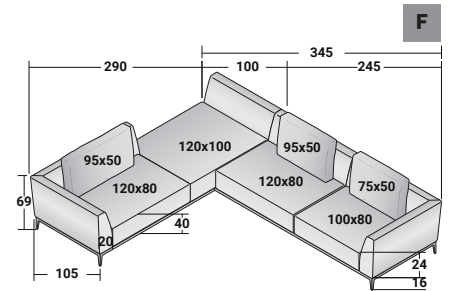

OLIVIER - COMPOSITION F

- -1 piece **DDSO 0045 241** corner frame right DX (L240 x P100 x H16)
- -1 piece **DDSO 0045 282** corner frame left SX (L280 x P100 x H16)
- -2 pieces **DDOA 002** SEAT (L120 x P80 x H24)
- -1 piece **DDOA 001** SEAT (L100 x P80 x H24)
- -1 piece **DDOA 012** SEAT (L120 x P100 x H24)
- -1 piece **DDOB 011** CORNER ARMREST LEFT SX (L145 x P105 x H53)
- -1 piece **DDOB 002** CORNER ARMREST RIGHT DX (L125 x P105 x H53)
- -1 piece **DDOB 100** ARMREST (L105 x P20 x H53)
- -1 piece **DDOS 120** BACKREST (L120 x P20 x H53)
- -1 pieces **DDOC 001** CUSHIONS 75 x 50 (same cover as armrests)
- -2 piece **DDOC 002** CUSHIONS 95 x 50 (same cover as armrests)