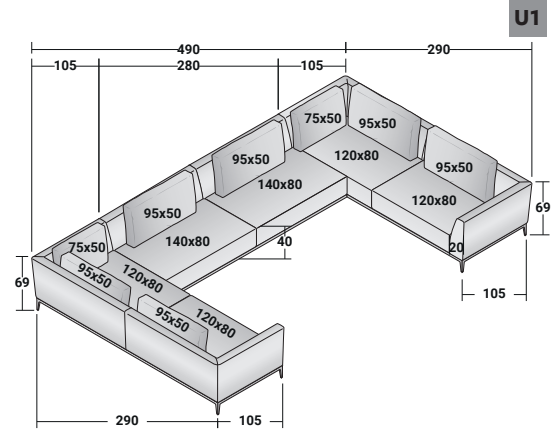

OLIVIER - COMPOSITION U1

- -1 piece **DDSO 0045 282** FRAMERIGHT SX (L280xP100xH16)
- -1 piece **DDSO 0045 281** FRAME RIGHT DX (L280xP100xH16)
- -1 piece **DDSO 0045 280** FRAME (L280xP100xH16)
- -4 pieces **DDOA 002** SEAT (L120xP80xH24)
- -2 pieces **DDOA 003** SEAT (L140xP80xH24)
- -2 pieces **DDOB 011** CORNER ARMREST LEFT SX (L145xP105xH53)
- -2 pieces **DDOB 012** CORNER ARMREST RIGHT DX (L145xP105xH53)
- -2 pieces **DDOS 140** BACKREST (L140xP20xH53)
- -6 pieces **DDOC 002** CUSHIONS 95x50 (same cover as armrests)
- -2 pieces **DDOC 001** CUSHIONS 75x50 (same cover as armrests)