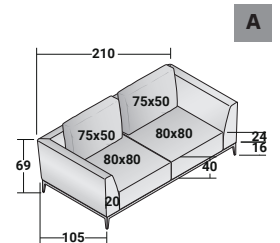

OLIVIER COMPOSITIONS

design Emanuela Garbin - Mario Dell'Orto 2015

OUTER SIZES - SIZE IN CM.

OLIVIER - COMPOSITION A

- -1 piece **DDSO 0045 200** FRAME (L200xP100xH16)
- -2 pieces **DDOA 004** SEAT (L80xP80xH24)
- -1 piece **DDOB 022** CORNER ARMREST RIGHT DX (L105xP105xH53)
- -1 piece **DDOB 021** CORNER ARMREST RIGHT SX (L105xP105xH53)
- -2 pieces **DDOC 001** CUSHIONS 75x50 (same cover as armrests)

OLIVIER - COMPOSITION B

- -1 piece **DDSO 0045 240** FRAME (L240xP100xH16)
- -2 pieces **DDOA 001** SEAT (L100xP80xH24)
- -1 piece **DDOB 002** CORNER ARMREST RIGHT DX (L125xP105xH53)
- -1 piece **DDOB 001** CORNER ARMREST LEFT SX (L125xP105xH53)
- -2 pieces **DDOC 001** CUSHIONS 75x50 (same cover as armrests)

OLIVIER - COMPOSITION C

- -1 piece **DDSO 0045 280** FRAME (L280xP100xH16)
- -2 pieces **DDOA 002** SEAT (L120xP80xH24)
- -1 piece **DDOB 012** CORNER ARMREST RIGHT DX (L145xP105xH53)
- -1 piece **DDOB 011** CORNER ARMREST LEFT SX (L145xP105xH53)
- -2 pieces **DDOC 002** CUSHIONS 95x50 (same cover as armrests)

OLIVIER - COMPOSITION D

- -1 piece **DDSO 0045 280** FRAME (L280xP100xH16)
- -1 piece **DDOA 002** SEAT (L120xP80xH24)
- -1 piece **DDOA 012** SEAT (L120xP100xH24)
- -1 piece **DDOB 100** ARMREST (L105xP20xH53)
- -1 piece **DDOB 012** CORNER ARMREST RIGHT DX (L145xP105xH53)
- -1 piece **DDOC 002** CUSHIONS 95x50 (same cover as armrests)