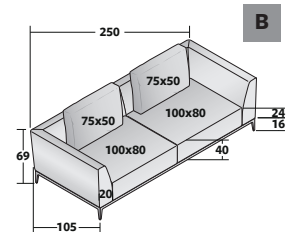

OLIVIER - COMPOSITION B

- -1 piece **DDSO 0045 240** FRAME (L240xP100xH16)
- -2 pieces **DDOA 001** SEAT (L100xP80xH24)
- -1 piece **DDOB 002** CORNER ARMREST RIGHT DX (L125xP105xH53)
- -1 piece **DDOB 001** CORNER ARMREST LEFT SX (L125xP105xH53)
- -2 pieces **DDOC 001** CUSHIONS 75x50 (same cover as armrests)