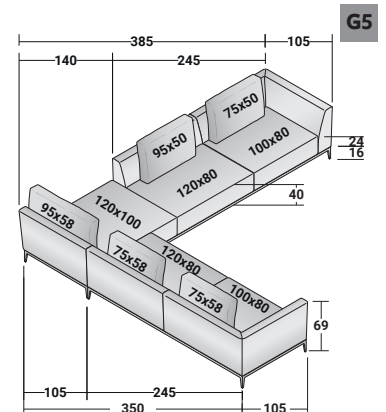

OLIVIER - COMPOSITION G5

- 1 piece **DDSO 0045 242** FRAME LEFT (L240xP100xH16)
- 1 piece **DDSO 0045 141** FRAME RIGHT (L140xP100xH16)
- 1 piece **DDSO 0045 241** FRAME LEFT (L240xP100xH16)
- 2 pieces **DDOA 001** SEAT (L100xP80xH24)
- 2 pieces **DDOA 002** SEAT (L120xP80xH24)
- 1 piece **DDOA 012** SEAT (L120xP100xH24)
- 1 piece **DDOB 001** CORNER ARMREST LEFT SX (L125xP105xH53)
- 2 pieces **DDOS 120** BACKREST (L120xP20xH53)
- 1 piece **DDOB 100** ARMREST (L105xP20xH53)
- 1 piece **DDOB 002** CORNER ARMREST RIGHT DX (L125xP105xH53)
- 2 pieces **DDOL 001** CUSHION WITH BOLSTER 75 x 58 (same cover as armrests)
- 1 piece **DDOL 002** CUSHION WITH BOLSTER 95 x 58 (same cover as armrests)
- 1 piece **DDOC 001** CUSHION 75x50 (same cover as armrests)
- 1 piece **DDOC 002** CUSHION 95x50 (same cover as armrests)