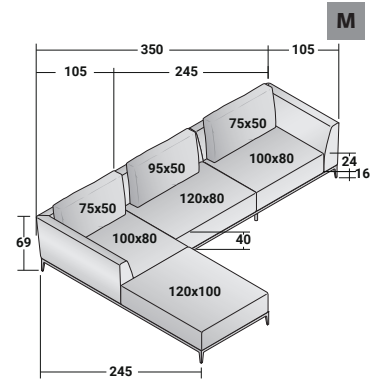

OLIVIER - COMPOSITION M

- 2 pieces **DDSO 0045 241** FRAME (L240 x P100 x H16)
- 1 piece **DDOA 001** SEAT (L100 x P80 x H24)
- 1 piece **DDOA 006** SEAT (L100 x P80 x H24)
- 1 piece **DDOA 002** SEAT (L120 x P80 x H24)
- 1 piece **DDOA 012** SEAT (L120 x P100 x H24)
- 2 pieces **DDOB 002** CORNER ARMREST RIGHT DX (L125 x P105 x H53)
- 1 piece **DDOS 120** BACKREST (L120 x P20 x H53)
- 1 piece **DDOC 002** CUSHIONS 95 x 50 (same cover as armrests)
- 2 pieces **DDOC 001** CUSHIONS 75 x 50 (same cover as armrests)