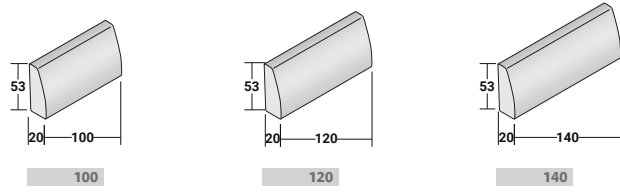

ARMREST/CORNER ARMRESTS

BACKREST

BACKREST CUSHIONS/ARMREST CUSHIONS

BACKREST CUSHIONS WITH BOLSTER