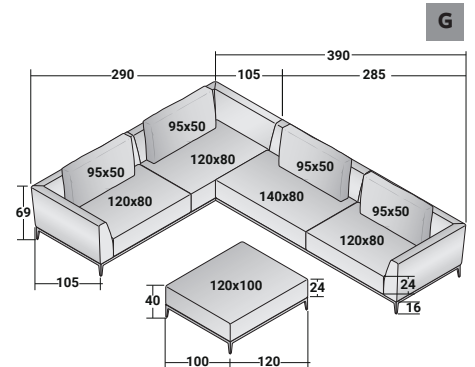

OLIVIER - COMPOSITION G

- -1 piece **DDSO 0045 281** CORNER FRAME RIGHT DX (L280 x P100 x H16)
- -1 piece **DDSO 0045 282** CORNER FRAME LEFT SX (L280 x P100 x H16)
- -3 pieces **DDOA 002** SEAT (L120 x P80 x H24)
- -1 piece **DDOA 003** SEAT (L140 x P80 x H24)
- -1 piece **DDOB 011** CORNER ARMREST LEFT SX (L145 x P105 x H53)
- -2 pieces **DDOB 012** CORNER ARMREST RIGHT DX (L145 x P105 x H53)
- -1 piece **DDOS 140** BACKREST (L140 x P20 x H53)
- -4 pieces **DDOC 002** CUSHIONS 95x50 (same cover as armrests)
- -1 piece **DDSP 0045 120** POUF FRAME (L120 x P100 x H16)
- -1 piece **DDOA 012** POUF SEAT (L120 x P100 x H24)