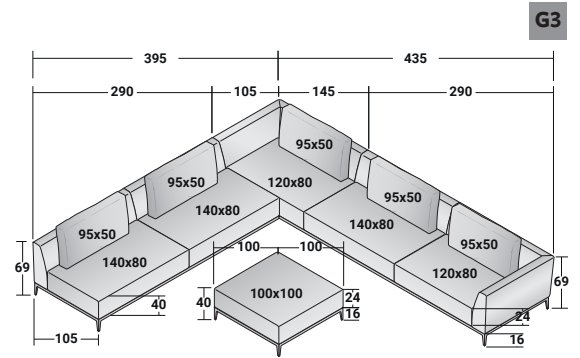

OLIVIER - COMPOSITION G3 - small table not included

- -1 piece **DDSP 0045 100** POUF FRAME (L100xP100xH16)
- -1 piece **DDOA 021** SEAT (L100xP100xH24)

- -1 piece **DDSO 0045 281** DX FRAME (L280xP100xH16)
- -1 piece **DDSO 0045 142** SX FRAME (L140xP100xH16)
- -1 piece **DDSO 0045 282** SX FRAME (L280xP100xH16)
- -3 pieces **DDOA 003** SEAT (L140xP80xH24)
- -2 pieces **DDOA 002** SEAT (L120xP80xH24)
- -1 piece **DDOB 011** CORNER ARMREST LEFT SX (L145xP105xH53)
- -1 piece **DDOB 012** CORNER ARMREST RIGHT DX (L145xP105xH53)
- -3 pieces **DDOS 140** BACKREST (L140xP20xH53)
- -5 pieces **DDOC 002** CUSHIONS (95x50 same cover as armrests)