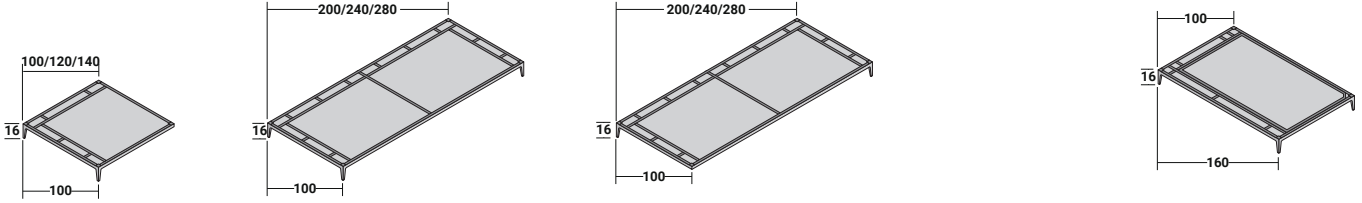

SOFA FRAME

POUF FRAME

SOFA SEAT CUSHIONS / POUF CUSHIONS / CHAISE LONGUE CUSHIONS