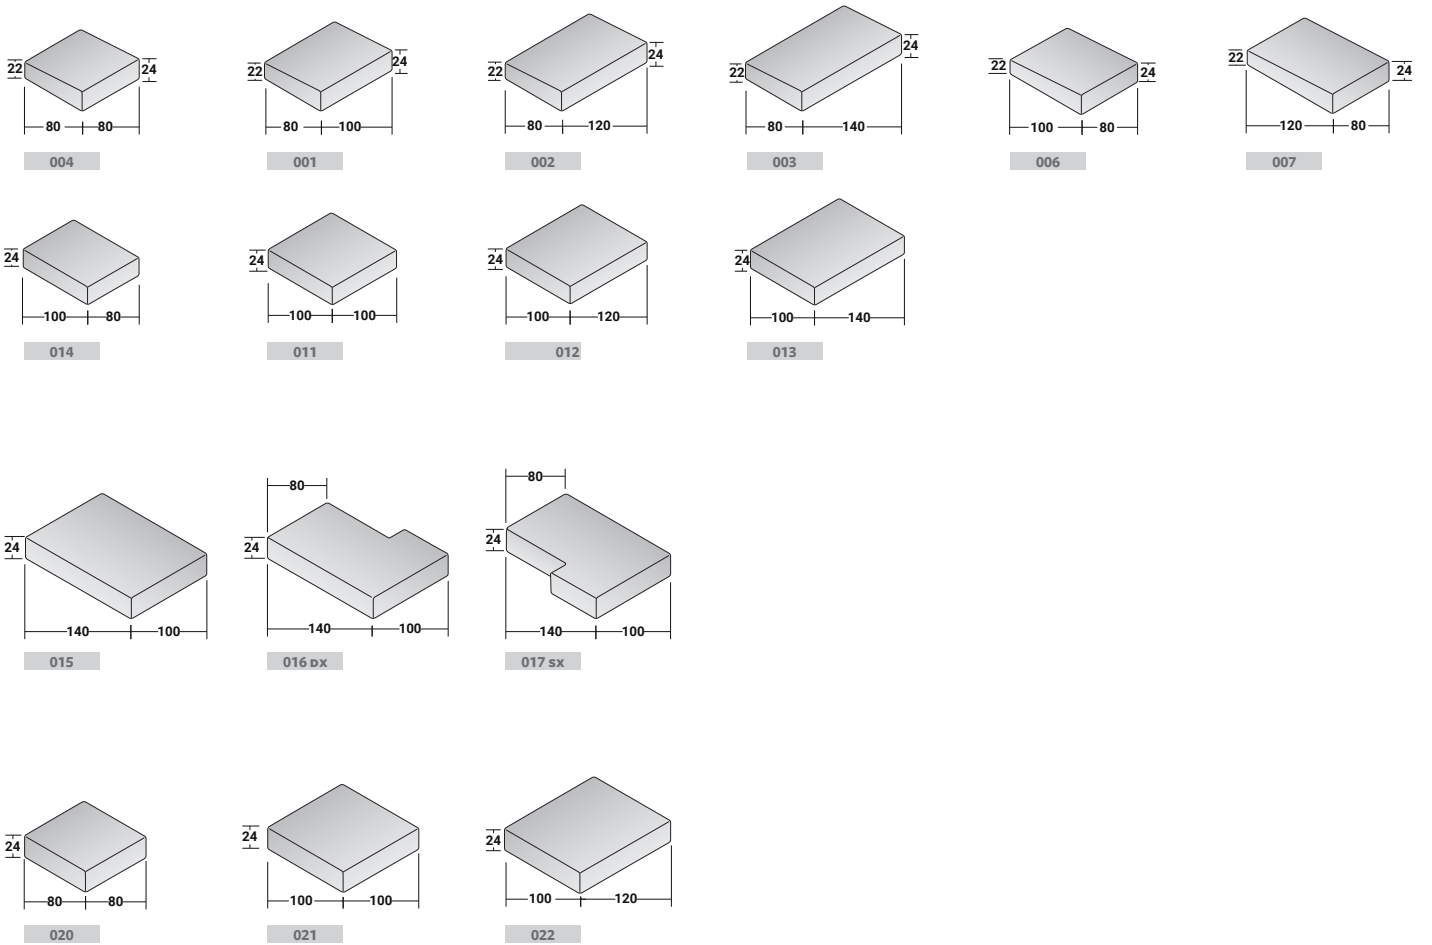

SOFA SEAT CUSHIONS / POUF CUSHIONS / CHAISE LONGUE CUSHIONS