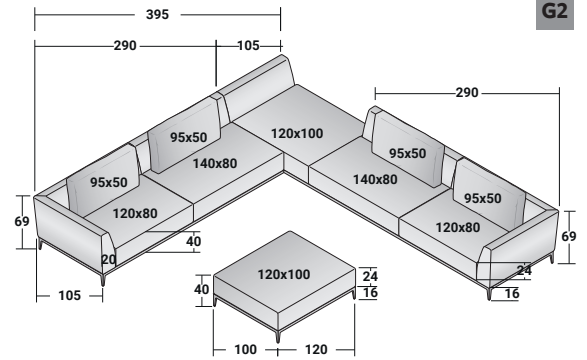

OLIVIER COMPOSITIONS

design Emanuela Garbin - Mario Dell'Orto 2015

OUTER SIZES - SIZE IN CM.

OLIVIER - COMPOSITION G2

- -1 piece **DDSP 0045 120** POUF FRAME (L120xP100xH16)
- -1 piece **DDOA 022** SEAT (L120xP100xH24)

- -1 piece **DDSO 0045 282** FRAME SX (L280xP100xH16)
- -1 piece **DDSO 0045 281** FRAME DX (L280xP100xH16)
- -1 piece **DDSO 0045 142** FRAME SX (L140xP100xH16)
- -2 pieces **DDOA 002** SEAT (L120xP80xH24)
- -2 pieces **DDOA 003** SEAT (L140xP80xH24)
- -1 piece **DDOA 012** SEAT (L120xP100xH24)
- -1 piece **DDOB 011** CORNER ARMREST LEFT SX (L145xP105xH53)
- -1 piece **DDOB 012** CORNER ARMREST RIGHT DX (L145xP105xH53)
- -2 pieces **DDOS 140** BACKREST (L140xP20xH53)
- -1 piece **DDOB 100** ARMREST (L105xP20xH53)
- -4 pieces **DDOC 002** CUSHIONS 95x50 (same cover as armrests)