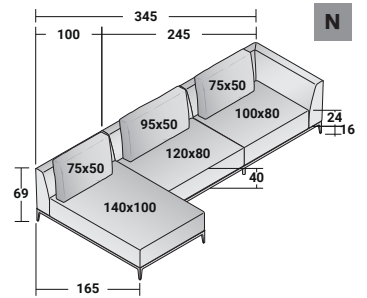

OLIVIER - COMPOSITION N

- 1 piece **DDSO 0045 241** FRAME (L240 x P100 x H16)
- 1 piece **DDSO 0045 160** FRAME (L160 x P100 x H16)
- 1 piece **DDOA 001** SEAT (L100 x P80 x H24)
- 1 piece **DDOA 002** SEAT (L120 x P80 x H24)
- 1 piece **DDOA 015** SEAT (L100 x P140 x H24)
- 1 piece **DDOB 002** CORNER ARMREST RIGHT DX (L125 x P105 x H53)
- 1 piece **DDOS 120** BACKREST (L120 x P20 x H53)
- 1 piece **DDOS 100** BACKREST (L100 x P20 x H53)
- 1 piece **DDOC 002** CUSHIONS 95 x 50 (same cover as armrests)
- 2 pieces **DDOC 001** CUSHIONS 75 x 50 (same cover as armrests)