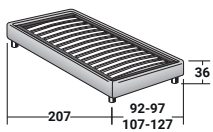

SOMMIER
SINGLE
design Centro Ricerche Flou
1987

Extremely functional bed of elegant linear design. Available with box-spring base Leonardo, storage base, fixed base h 25 cm or h 16 cm and with electrical movements. Completely removable cover in fabric or leather.

SOMMIER SINGLE

design Centro Ricerche Flou 1987

BASES AND MATTRESS SUPPORTS

OUTER SIZES - SIZE IN CM.

STORAGE BASE

ADJUSTABLE SLATTED BASE*

STORAGE BASE SIDE OPENING

ADJUSTABLE SLATTED BASE*

BASE LEONARDO

BASE H25

ADJUSTABLE SLATTED BASE*
ELECTRICALLY POWERED ADJUSTABLE SLATS*

BASE H16

ADJUSTABLE SLATTED BASE
ELECTRICALLY POWERED ADJUSTABLE SLATS

* Available also with loose valance cover