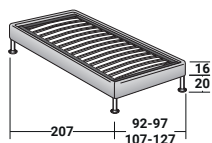

SOMMIER
SINGLE
design Centro Ricerche Flou
1987

Extremely functional bed of elegant linear design. Available with box-spring base Leonardo, storage base, fixed base h 25 cm or h 16 cm and with electrical movements. Completely removable cover in fabric or leather.

SOMMIER SINGLE

design Centro Ricerche Flou 1987

BASES AND MATTRESS SUPPORTS

OUTER SIZES - SIZE IN CM.

STORAGE BASE

ADJUSTABLE SLATTED BASE*

STORAGE BASE SIDE OPENING

ADJUSTABLE SLATTED BASE*

BASE LEONARDO

BASE H25

ADJUSTABLE SLATTED BASE*
ELECTRICALLY POWERED ADJUSTABLE SLATS*

BASE H16

ADJUSTABLE SLATTED BASE
ELECTRICALLY POWERED ADJUSTABLE SLATS

* Available also with loose valance cover