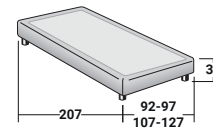

SOMMIER
SINGLE
design Centro Ricerche Flou
1987

Extremely functional bed of elegant linear design. Available with box-spring base Leonardo, storage base, fixed base h 25 cm or h 16 cm and with electrical movements. Completely removable cover in fabric or leather.

SOMMIER SINGLE

design Centro Ricerche Flou 1987

BASES AND MATTRESS SUPPORTS

OUTER SIZES - SIZE IN CM.

STORAGE BASE

ADJUSTABLE SLATTED BASE*

STORAGE BASE SIDE OPENING

ADJUSTABLE SLATTED BASE*

BASE LEONARDO

BASE H25

ADJUSTABLE SLATTED BASE*
ELECTRICALLY POWERED ADJUSTABLE SLATS*

BASE H16

ADJUSTABLE SLATTED BASE
ELECTRICALLY POWERED ADJUSTABLE SLATS

* Available also with loose valance cover