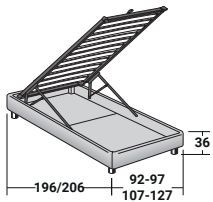

SOMMIER
SINGLE
design Centro Ricerche Flou
1987

Extremely functional bed of elegant linear design. Available with box-spring base Leonardo, storage base, fixed base h 25 cm or h 16 cm and with electrical movements. Completely removable cover in fabric or leather.

SOMMIER SINGLE

design Centro Ricerche Flou 1987

BASES AND MATTRESS SUPPORTS

OUTER SIZES - SIZE IN CM.

STORAGE BASE

ADJUSTABLE SLATTED BASE*

STORAGE BASE SIDE OPENING

ADJUSTABLE SLATTED BASE*

BASE LEONARDO

BASE H25

ADJUSTABLE SLATTED BASE*
ELECTRICALLY POWERED ADJUSTABLE SLATS*

BASE H16

ADJUSTABLE SLATTED BASE
ELECTRICALLY POWERED ADJUSTABLE SLATS

* Available also with loose valance cover