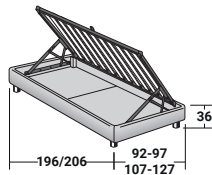

SOMMIER
SINGLE
design Centro Ricerche Flou
1987

Extremely functional bed of elegant linear design. Available with box-spring base Leonardo, storage base, fixed base h 25 cm or h 16 cm and with electrical movements. Completely removable cover in fabric or leather.

SOMMIER SINGLE

design Centro Ricerche Flou 1987

BASES AND MATTRESS SUPPORTS

OUTER SIZES - SIZE IN CM.

STORAGE BASE

ADJUSTABLE SLATTED BASE*

STORAGE BASE SIDE OPENING

ADJUSTABLE SLATTED BASE*

BASE LEONARDO

BASE H25

ADJUSTABLE SLATTED BASE*
ELECTRICALLY POWERED ADJUSTABLE SLATS*

BASE H16

ADJUSTABLE SLATTED BASE
ELECTRICALLY POWERED ADJUSTABLE SLATS

* Available also with loose valance cover