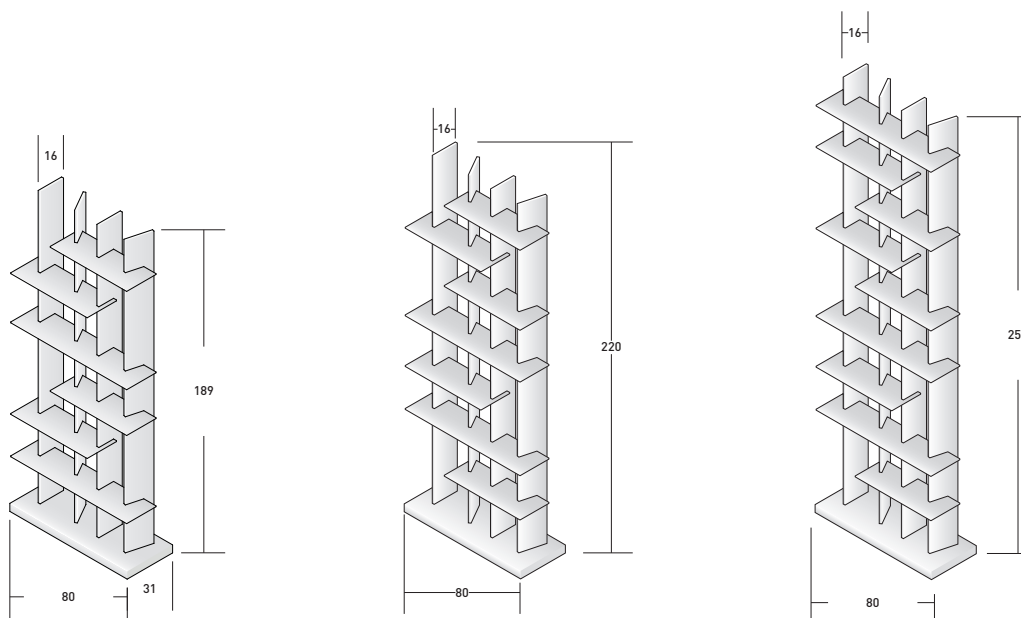

NATEVO

CCLIGHT

design Carlo Colombo 2013

LIBRERIA · BOOKCASE

	L80xP31xH189 L80xW31xH189	L80xP31xH220 L80xW31xH220	L80xP31xH259 L80xW31xH259
potenza allacciata connected power	31 W	35 W	42 W
temperatura colore color temperature	3000 K	3000 K	3000 K
flusso luminoso light flux	5332 lm	6020 lm	7224 lm
tensione tension	220 V EU / 110 V EU	220 V EU / 110 V EU	220 V EU / 110 V EU
grado di protezione protection level	IP 20	IP 20	IP 20
finitura finish	bianco - brunito opaco - nero - anodic bronze - greige opaco goffrato - oxide - silver oxide - desert rock white - matt burnished - black - anodic bronze - embossed matt greige - oxide - silver oxide - desert rock		
accensione light switch type	interruttore a pedale on/off on/off foot pedal control telecomando con dimmer remote control with dimmer casambi- l'esclusivo smart lighting che controlla l'illuminazione da smartphone o tablet casambi - the exclusive smart-lighting device that controls the illumination from a smartphone or tablet		