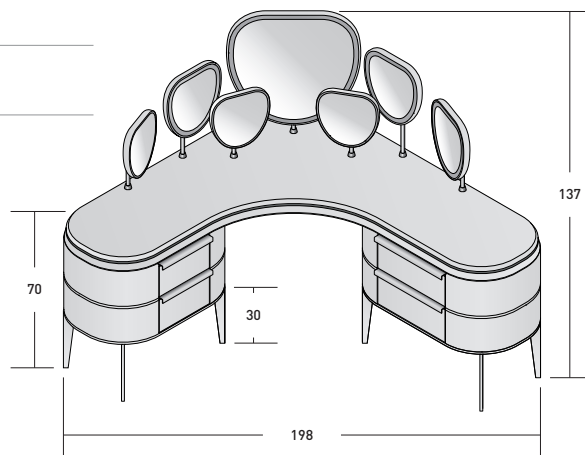

A seductive piece of furniture developed for clients who are sensitive, demanding and sophisticated. Kara is an elegant make-up desk, complete with four drawers and a sinuous gold Calacatta marble top, surrounded by seven adjustable mirrors with integrated LEDs that emit magical luminosity. An antiqued gold finish for the handles, trim and the mirror supports. The lights are controlled by an on/off switch, a remote control or by Casambi, the exclusive smart-lighting system that controls the illumination from a smartphone or tablet.

NATEVO

KARA

design Toner 2013

MOBILE MAKE-UP · MAKE-UP UNIT

L198xP125xH137
L198xW125xH137

struttura structure	metallo finitura oro anticato metal, antique gold finish
finitura finish	ebano opaco matt ebony
top top	marmo calacatta oro lucido polished calacatta gold marble
accensione light switch type	interruttore on/off on/off button switch
	casambi - l'esclusivo smart lighting che controlla l'illuminazione da smartphone o tablet casambi - the exclusive smart-lighting device that controls the illumination from a smartphone or tablet
potenza allacciata connected power	48 W
temperatura colore color temperature	2700 K
flusso luminoso light flux	4140 lm
tensione tension	220 V EU / 110 V EU
grado di protezione protection level	IP 20

POSIZIONE CAVO · CABLE POSITION

INTERRUTTORE · SWITCH

2,5 M