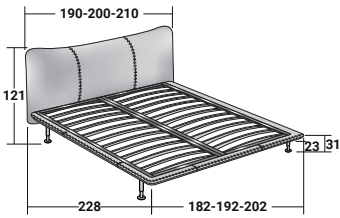

**BAIA**  
DOUBLE  
design Emanuela Garbin  
2023

Baia is an apparently simple double bed, but with a studied and sophisticated design. The bed frame, completed by an adjustable slatted bed base, is soft and upholstered, high off the ground, supported by metal thin feet that give it a light and contemporary look. The exposed seams and the gentle, barely noticeable curvature make the headboard harmonious and cosy. A stylistic essentiality whose details show great tailoring skill, which has always been the strength of all the Flou collection textile beds. Fully removable fabric or leather upholstery.

**BAIA**  
design Emanuela Garbin 2023

BASES AND MATTRESS SUPPORTS  
OUTER SIZES - SIZE IN CM.

ADJUSTABLE SLATTED BASE