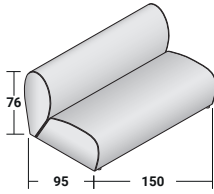

The structure is padded and the fabric or leather cover can be easily removed thanks to black zips that run along the edges of the seat and the backrest; a deliberately strong graphic sign that highlights the curvature.

**FLORA SEATING SYSTEM**

design Ilenia Viscardi 2021

OUTER SIZES - SIZE IN CM.