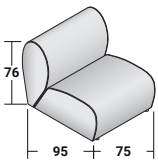

The structure is padded and the fabric or leather cover can be easily removed thanks to black zips that run along the edges of the seat and the backrest; a deliberately strong graphic sign that highlights the curvature.

**FLORA SEATING SYSTEM**

design Ilenia Viscardi 2021

OUTER SIZES - SIZE IN CM.

**FLORA ARMCHAIR**  
design Ilenia Viscardi 2021

OUTER SIZES - SIZE IN CM.