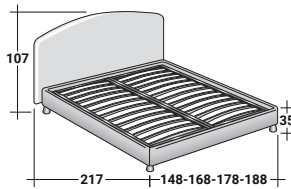

MAGNOLIA
DOUBLE
design Centro Ricerche Flou
1987

A romantic timeless bed. Padded headboard and base with fabric or leather covers, completely removable thanks to practical Velcro. Available with box-spring base Leonardo, storage base, fixed base h 25 cm or h 16 cm and with electrical movements.

MAGNOLIA DOUBLE
design Centro Ricerche Flou 1987

BASES AND MATTRESS SUPPORTS
OUTER SIZES - SIZE IN CM.

STORAGE BASE

ADJUSTABLE SLATTED BASE*
SLATTED BASE

BASE H25

ADJUSTABLE SLATTED BASE*
ELECTRICALLY POWERED ADJUSTABLE SLATS*

BASE LEONARDO

BASE H16

ADJUSTABLE SLATTED BASE
ELECTRICALLY POWERED ADJUSTABLE SLATS

* Available also with loose valance cover