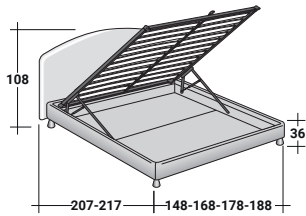

MAGNOLIA
DOUBLE
design Centro Ricerche Flou
1987

A romantic timeless bed. Padded headboard and base with fabric or leather covers, completely removable thanks to practical Velcro. Available with box-spring base Leonardo, storage base, fixed base h 25 cm or h 16 cm and with electrical movements.

MAGNOLIA DOUBLE
design Centro Ricerche Flou 1987

BASES AND MATTRESS SUPPORTS
OUTER SIZES - SIZE IN CM.

STORAGE BASE

ADJUSTABLE SLATTED BASE*
SLATTED BASE

BASE H25

ADJUSTABLE SLATTED BASE*
ELECTRICALLY POWERED ADJUSTABLE SLATS*

BASE LEONARDO

BASE H16

ADJUSTABLE SLATTED BASE
ELECTRICALLY POWERED ADJUSTABLE SLATS

* Available also with loose valance cover