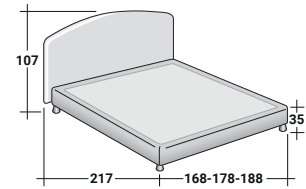

MAGNOLIA DOUBLE
design Centro Ricerche Flou 1987

BASES AND MATTRESS SUPPORTS
OUTER SIZES - SIZE IN CM.

STORAGE BASE

ADJUSTABLE SLATTED BASE*
SLATTED BASE

BASE H25

ADJUSTABLE SLATTED BASE*
ELECTRICALLY POWERED ADJUSTABLE SLATS*

BASE LEONARDO

BASE H16

ADJUSTABLE SLATTED BASE
ELECTRICALLY POWERED ADJUSTABLE SLATS

* Available also with loose valance cover