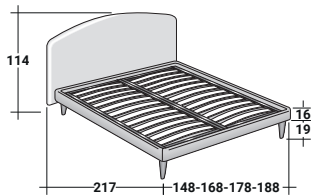

MAGNOLIA DOUBLE
design Centro Ricerche Flou 1987

BASES AND MATTRESS SUPPORTS
OUTER SIZES - SIZE IN CM.

STORAGE BASE

ADJUSTABLE SLATTED BASE*
SLATTED BASE

BASE H25

ADJUSTABLE SLATTED BASE*
ELECTRICALLY POWERED ADJUSTABLE SLATS*

BASE LEONARDO

BASE H16

ADJUSTABLE SLATTED BASE
ELECTRICALLY POWERED ADJUSTABLE SLATS

* Available also with loose valance cover