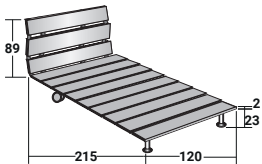

**TADAO**  
SINGLE  
design Vico Magistretti  
1993

A bed of Oriental inspiration, elegant and clean-cut. The mattress support consists of strong slats that continue upwards to form the headboard.

Tadao is available in coffee-brown oak or natural, coffee-stained and grey-stained iroko finishes and in the scratch-resistant surface finish Epoque (white and grey colours).

## TADAO SINGLE

design Vico Magistretti 1993

BASES AND MATTRESS SUPPORTS  
OUTER SIZES - SIZE IN CM.

SLATTED BASE