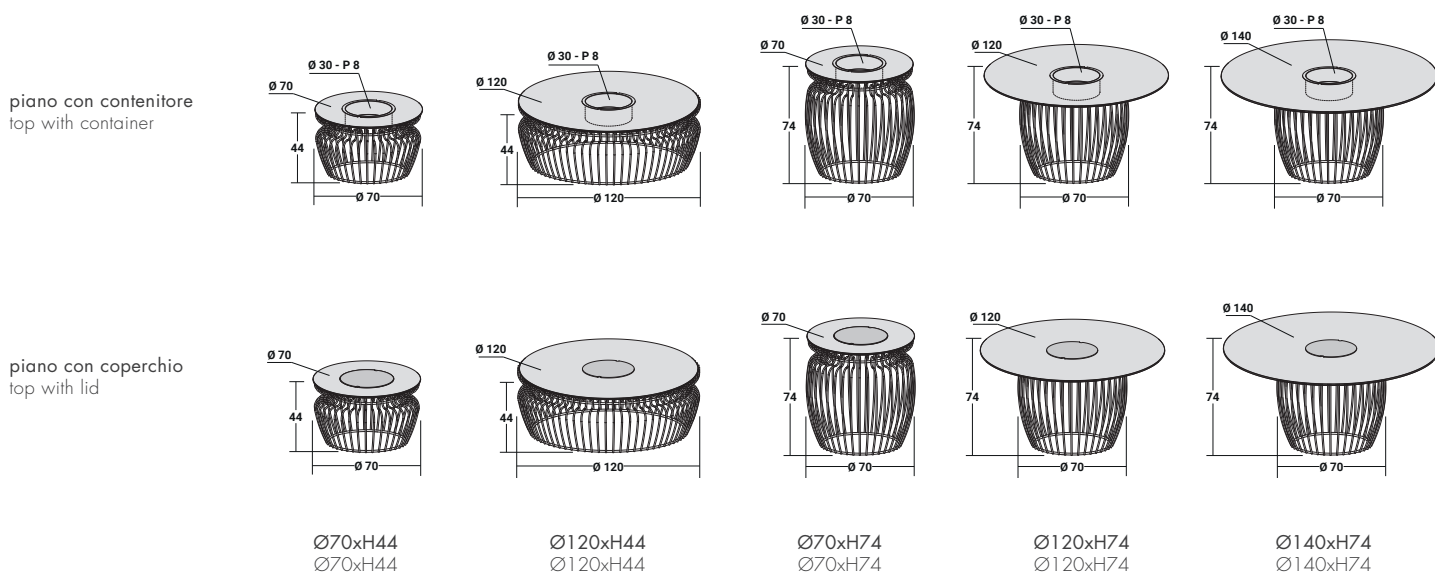

Atollo is also made with materials and finishes specially designed to allow it to be used outdoors.

NATEVO

ATOLLO

design Ilenia Viscardi 2024

TAVOLI - TAVOLINI INDOOR · INDOOR TABLES - SMALL TABLES

finitura
struttura/coperchio/
contenitore
finish
structure/lid/container