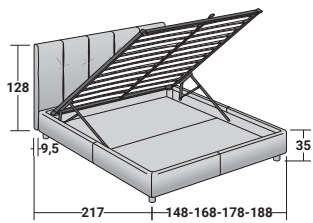

ARGAN - ARGAN 2

DOUBLE

design Centro Ricerche Flou
2011/2017

Bed in a contemporary style. It has a high headboard with a padded upholstery, embellished by decorative folds. Available with box-spring base Leonardo, fixed base h 25 cm, storage base or base with electrical movements. The covers are completely removable and supplied in fabric. The four cylindrical feet can be covered in fabric.

Flou

ARGAN DOUBLE

design Centro Ricerche Flou 2011

BASES AND MATTRESS SUPPORTS

OUTER SIZES - SIZE IN CM.

STORAGE BASE

ADJUSTABLE SLATTED BASE
ORTHOPAEDIC SURFACE

BASE H25

ADJUSTABLE SLATTED BASE
ORTHOPAEDIC SURFACE
ELECTRICALLY POWERED ADJUSTABLE SLATS

BASE LEONARDO

ARGAN 2 DOUBLE
design Centro Ricerche Flou 2017

BASES AND MATTRESS SUPPORTS
OUTER SIZES - SIZE IN CM.

STORAGE BASE
ADJUSTABLE SLATTED BASE
ORTHOPAEDIC SURFACE

BASE H25
ADJUSTABLE SLATTED BASE
ORTHOPAEDIC SURFACE
ELECTRICALLY POWERED ADJUSTABLE SLATS

BASE LEONARDO