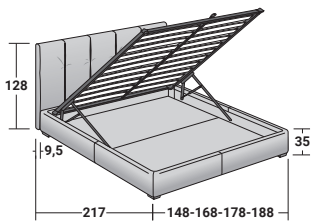

Flou

ARGAN DOUBLE

design Centro Ricerche Flou 2011

BASES AND MATTRESS SUPPORTS

OUTER SIZES - SIZE IN CM.

STORAGE BASE

ADJUSTABLE SLATTED BASE
ORTHOPAEDIC SURFACE

BASE H25

ADJUSTABLE SLATTED BASE
ORTHOPAEDIC SURFACE
ELECTRICALLY POWERED ADJUSTABLE SLATS

BASE LEONARDO

ARGAN 2 DOUBLE
design Centro Ricerche Flou 2017

BASES AND MATTRESS SUPPORTS
OUTER SIZES - SIZE IN CM.

STORAGE BASE
ADJUSTABLE SLATTED BASE
ORTHOPAEDIC SURFACE

BASE H25
ADJUSTABLE SLATTED BASE
ORTHOPAEDIC SURFACE
ELECTRICALLY POWERED ADJUSTABLE SLATS

BASE LEONARDO