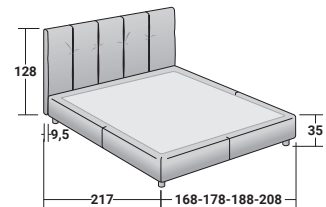

ARGAN - ARGAN 2

DOUBLE

design Centro Ricerche Flou
2011/2017

Bed in a contemporary style. It has a high headboard with a padded upholstery, embellished by decorative folds. Available with box-spring base Leonardo, fixed base h 25 cm, storage base or base with electrical movements. The covers are completely removable and supplied in fabric. The four cylindrical feet can be covered in fabric.

Flou

ARGAN DOUBLE

design Centro Ricerche Flou 2011

BASES AND MATTRESS SUPPORTS

OUTER SIZES - SIZE IN CM.

STORAGE BASE

ADJUSTABLE SLATTED BASE
ORTHOPAEDIC SURFACE

BASE H25

ADJUSTABLE SLATTED BASE
ORTHOPAEDIC SURFACE
ELECTRICALLY POWERED ADJUSTABLE SLATS

BASE LEONARDO

ARGAN 2 DOUBLE
design Centro Ricerche Flou 2017

BASES AND MATTRESS SUPPORTS
OUTER SIZES - SIZE IN CM.

STORAGE BASE
ADJUSTABLE SLATTED BASE
ORTHOPAEDIC SURFACE

BASE H25
ADJUSTABLE SLATTED BASE
ORTHOPAEDIC SURFACE
ELECTRICALLY POWERED ADJUSTABLE SLATS

BASE LEONARDO