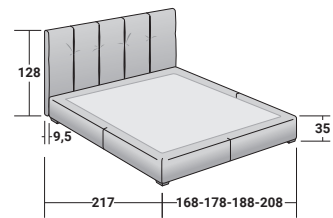

Flou

ARGAN DOUBLE

design Centro Ricerche Flou 2011

BASES AND MATTRESS SUPPORTS

OUTER SIZES - SIZE IN CM.

STORAGE BASE

ADJUSTABLE SLATTED BASE
ORTHOPAEDIC SURFACE

BASE H25

ADJUSTABLE SLATTED BASE
ORTHOPAEDIC SURFACE
ELECTRICALLY POWERED ADJUSTABLE SLATS

BASE LEONARDO

ARGAN 2 DOUBLE
design Centro Ricerche Flou 2017

BASES AND MATTRESS SUPPORTS
OUTER SIZES - SIZE IN CM.

STORAGE BASE
ADJUSTABLE SLATTED BASE
ORTHOPAEDIC SURFACE

BASE H25
ADJUSTABLE SLATTED BASE
ORTHOPAEDIC SURFACE
ELECTRICALLY POWERED ADJUSTABLE SLATS

BASE LEONARDO