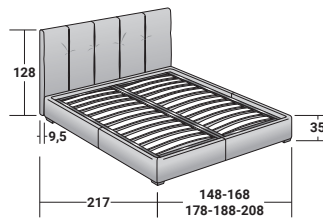

Flou

ARGAN DOUBLE

design Centro Ricerche Flou 2011

BASES AND MATTRESS SUPPORTS

OUTER SIZES - SIZE IN CM.

STORAGE BASE

ADJUSTABLE SLATTED BASE
ORTHOPAEDIC SURFACE

BASE H25

ADJUSTABLE SLATTED BASE
ORTHOPAEDIC SURFACE
ELECTRICALLY POWERED ADJUSTABLE SLATS

BASE LEONARDO

ARGAN 2 DOUBLE
design Centro Ricerche Flou 2017

BASES AND MATTRESS SUPPORTS
OUTER SIZES - SIZE IN CM.

STORAGE BASE
ADJUSTABLE SLATTED BASE
ORTHOPAEDIC SURFACE

BASE H25
ADJUSTABLE SLATTED BASE
ORTHOPAEDIC SURFACE
ELECTRICALLY POWERED ADJUSTABLE SLATS

BASE LEONARDO