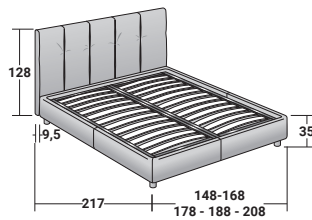

ARGAN - ARGAN 2

DOUBLE

design Centro Ricerche Flou
2011/2017

Bed in a contemporary style. It has a high headboard with a padded upholstery, embellished by decorative folds. Available with box-spring base Leonardo, fixed base h 25 cm, storage base or base with electrical movements. The covers are completely removable and supplied in fabric. The four cylindrical feet can be covered in fabric.

Flou

ARGAN DOUBLE

design Centro Ricerche Flou 2011

BASES AND MATTRESS SUPPORTS

OUTER SIZES - SIZE IN CM.

STORAGE BASE

ADJUSTABLE SLATTED BASE
ORTHOPAEDIC SURFACE

BASE H25

ADJUSTABLE SLATTED BASE
ORTHOPAEDIC SURFACE
ELECTRICALLY POWERED ADJUSTABLE SLATS

BASE LEONARDO

ARGAN 2 DOUBLE
design Centro Ricerche Flou 2017

BASES AND MATTRESS SUPPORTS
OUTER SIZES - SIZE IN CM.

STORAGE BASE
ADJUSTABLE SLATTED BASE
ORTHOPAEDIC SURFACE

BASE H25
ADJUSTABLE SLATTED BASE
ORTHOPAEDIC SURFACE
ELECTRICALLY POWERED ADJUSTABLE SLATS

BASE LEONARDO