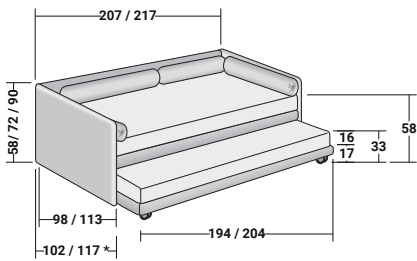

## DUETTO

TRANSFORMABLE  
design Centro Ricerche Flou  
1992

Transformable bed of simple elegant design. Structure with completely removable fabric or leather covers. Available with fixed base with slats. Single bed which can be joined by a trundle bed fitted with a gas piston mechanism that allows it to be raised easily to the height of the first bed. Thanks to two special rubber-coated steel blocks, the two beds can be joined together to form a double-size bed. Completed by an elegant seat cover, pillow covers and roll cushions, it can be customised with the addition of a backrest.

**DUETTO TRANSFORMABLE**  
design Centro Ricerche Flou 1992

BASES AND MATTRESS SUPPORTS  
OUTER SIZES - SIZE IN CM.

SLATTED BASE

\* with backrest