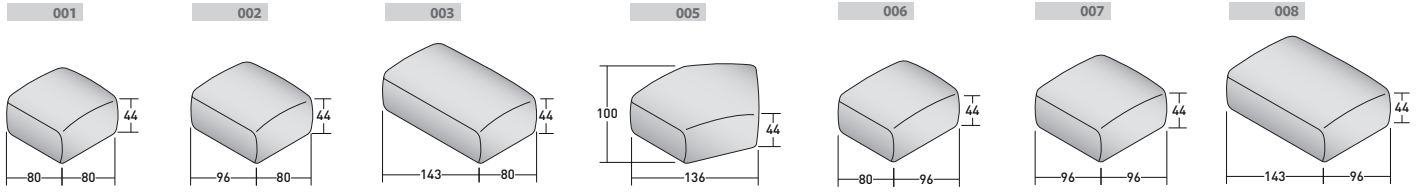

FIOCCO ELEMENTS

design Pinuccio Borgonovo 2023

OUTER SIZES - SIZE IN CM.

BASE UNIT