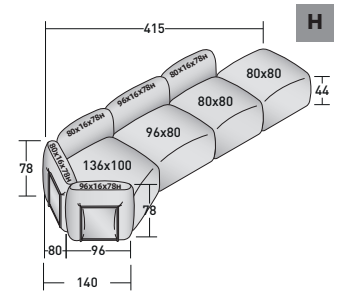

FIOCCO OUTDOOR - COMPOSITION H

- 1 piece BASE UNIT **DDAO 005**
- 1 piece BASE UNIT **DDAO 006**
- 2 pieces BASE UNIT **DDAO 001**
- 3 pieces BACKREST/ARMREST SUPPORT **DDAU 001**
- 3 pieces BACKREST/ARMREST CUSHION **DDAP 001**
- 2 pieces BACKREST/ARMREST SUPPORT **DDAU 006**
- 2 pieces BACKREST/ARMREST CUSHION **DDAP 006**