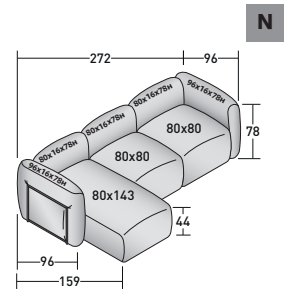

FIOCCO OUTDOOR - COMPOSITION N

- 1 piece BASE UNIT **DDAO 003**
- 2 pieces BASE UNIT **DDAO 001**
- 3 pieces BACKREST/ARMREST SUPPORT **DDAU 001**
- 3 pieces BACKREST/ARMREST CUSHION **DDAP 001**
- 2 pieces BACKREST/ARMREST SUPPORT **DDAU 006**
- 2 pieces BACKREST/ARMREST CUSHION **DDAP 006**