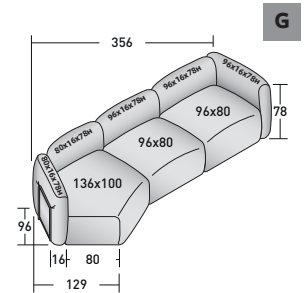

FIOCCO OUTDOOR - COMPOSITION G

- 1 piece BASE UNIT **DDAO 005**
- 2 pieces BASE UNIT **DDAO 006**
- 2 pieces BACKREST/ARMREST SUPPORT **DDAU 001**
- 2 pieces BACKREST/ARMREST CUSHION **DDAP 001**
- 3 pieces BACKREST/ARMREST SUPPORT **DDAU 006**
- 3 pieces BACKREST/ARMREST CUSHION **DDAP 006**