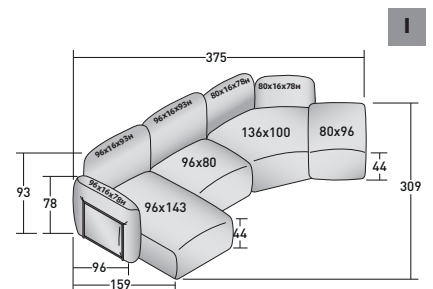

FIOCCO OUTDOOR - COMPOSITION I

- 1 piece BASE UNIT **DDAO 008**
- 1 piece BASE UNIT **DDAO 006**
- 1 piece BASE UNIT **DDAO 005**
- 1 piece BASE UNIT **DDAO 002**
- 2 pieces BACKREST/ARMREST SUPPORT **DDAU 001**
- 2 pieces BACKREST/ARMREST CUSHION **DDAP 001**
- 3 pieces BACKREST/ARMREST SUPPORT **DDAU 006**
- 1 piece BACKREST/ARMREST CUSHION **DDAP 006**
- 2 pieces BACKREST/ARMREST CUSHION **DDAP 007**