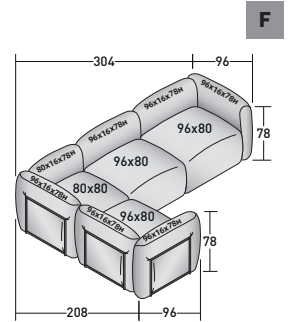

FIOCCO OUTDOOR - COMPOSITION F

- 1 piece BASE UNIT **DDAO 001**
- 3 pieces BASE UNIT **DDAO 006**
- 1 piece BACKREST/ARMREST SUPPORT **DDAU 001**
- 1 piece BACKREST/ARMREST CUSHION **DDAP 001**
- 6 pieces BACKREST/ARMREST SUPPORT **DDAU 006**
- 6 pieces BACKREST/ARMREST CUSHION **DDAP 006**