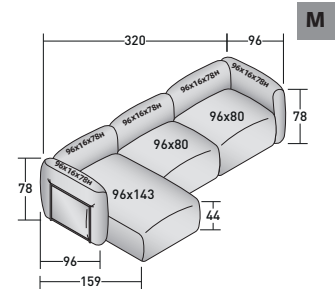

FIOCCO OUTDOOR - COMPOSITION M

- 1 piece BASE UNIT **DDAO 008**
- 2 pieces BASE UNIT **DDAO 006**
- 5 pieces BACKREST/ARMREST SUPPORT **DDAU 006**
- 5 pieces BACKREST/ARMREST CUSHION **DDAP 006**