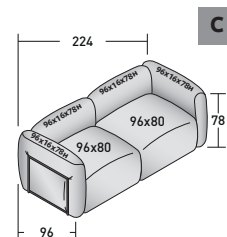

FIOCCO OUTDOOR - COMPOSITION C

- -2 pieces BASE UNIT **DDAO 006**
- -4 pieces BACKREST/ARMREST SUPPORT **DDAU 006**
- -4 pieces BACKREST/ARMREST CUSHION **DDAP 006**