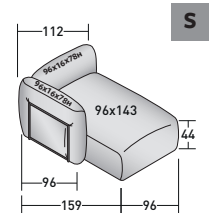

FIOCCO OUTDOOR - COMPOSITION S

- 1 piece BASE UNIT **DDAO 008**
- 2 pieces BACKREST/ARMREST SUPPORT **DDAU 006**
- 2 pieces BACKREST/ARMREST CUSHION **DDAP 006**