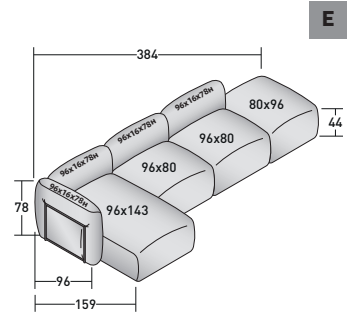

FIOCCO OUTDOOR - COMPOSITION C

- 2 pieces BASE UNIT **DDAO 006**
- 4 pieces BACKREST/ARMREST SUPPORT **DDAU 006**
- 4 pieces BACKREST/ARMREST CUSHION **DDAP 006**

FIOCCO OUTDOOR - COMPOSITION D

- 3 pieces BASE UNIT **DDAO 006**
- 5 pieces BACKREST/ARMREST SUPPORT **DDAU 006**
- 5 pieces BACKREST/ARMREST CUSHION **DDAP 006**

FIOCCO COMPOSITIONS

design Pinuccio Borgonovo 2023

OUTER SIZES - SIZE IN CM.

FIOCCO OUTDOOR - COMPOSITION E

- 2 pieces BASE UNIT **DDAO 006**
- 1 piece BASE UNIT **DDAO 008**
- 1 piece BASE UNIT **DDAO 002**
- 4 pieces BACKREST/ARMREST SUPPORT **DDAU 006**
- 4 pieces BACKREST/ARMREST CUSHION **DDAP 006**