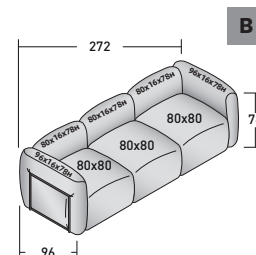

FIOCCO OUTDOOR - COMPOSITION B

- -3 pieces BASE UNIT **DDAO 001**
- -3 pieces BACKREST/ARMREST SUPPORT **DDAU 001**
- -3 pieces BACKREST/ARMREST CUSHION **DDAP 001**
- -2 pieces BACKREST/ARMREST SUPPORT **DDAU 006**
- -2 pieces BACKREST/ARMREST CUSHION **DDAP 006**