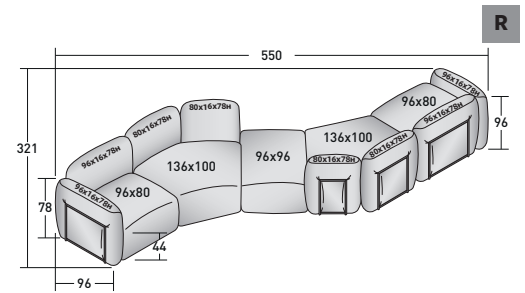

FIOCCO OUTDOOR - COMPOSITION R

- 2 pieces BASE UNIT **DDAO 006**
- 2 pieces BASE UNIT **DDAO 005**
- 1 piece BASE UNIT **DDAO 007**
- 4 pieces BACKREST/ARMREST SUPPORT **DDAU 001**
- 4 pieces BACKREST/ARMREST SUPPORT **DDAU 006**
- 4 pieces BACKREST/ARMREST CUSHION **DDAP 001**
- 4 pieces BACKREST/ARMREST CUSHION **DDAP 006**