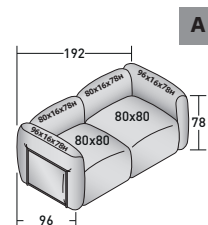

FIOCCO COMPOSITIONS
design Pinuccio Borgonovo 2023

OUTER SIZES - SIZE IN CM.

FIOCCO OUTDOOR - COMPOSITION A

- 2 pieces BASE UNIT **DDAO 001**
- 2 pieces BACKREST/ARMREST SUPPORT **DDAU 001**
- 2 pieces BACKREST/ARMREST CUSHION **DDAP 001**
- 2 pieces BACKREST/ARMREST SUPPORT **DDAU 006**
- 2 pieces BACKREST/ARMREST CUSHION **DDAP 006**