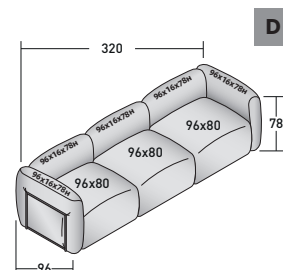

FIOCCO OUTDOOR - COMPOSITION D

- -3 pieces BASE UNIT **DDAO 006**
- -5 pieces BACKREST/ARMREST SUPPORT **DDAU 006**
- -5 pieces BACKREST/ARMREST CUSHION **DDAP 006**