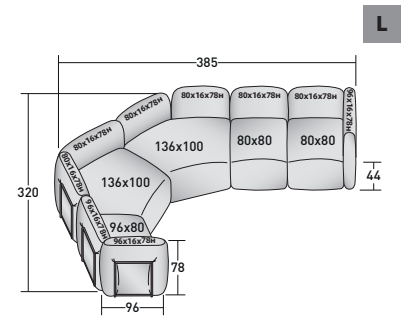

FIOCCO OUTDOOR - COMPOSITION I

- 1 piece BASE UNIT **DDAO 008**
- 1 piece BASE UNIT **DDAO 006**
- 1 piece BASE UNIT **DDAO 005**
- 1 piece BASE UNIT **DDAO 002**
- 2 pieces BACKREST/ARMREST SUPPORT **DDAU 001**
- 2 pieces BACKREST/ARMREST CUSHION **DDAP 001**
- 3 pieces BACKREST/ARMREST SUPPORT **DDAU 006**
- 1 piece BACKREST/ARMREST CUSHION **DDAP 006**
- 2 pieces BACKREST/ARMREST CUSHION **DDAP 007**

FIOCCO COMPOSITIONS

design Pinuccio Borgonovo 2023

OUTER SIZES - SIZE IN CM.

FIOCCO OUTDOOR - COMPOSITION L

- 1 piece BASE UNIT **DDAO 006**
- 2 pieces BASE UNIT **DDAO 005**
- 2 pieces BASE UNIT **DDAO 001**
- 6 pieces BACKREST/ARMREST SUPPORT **DDAU 001**
- 6 pieces BACKREST/ARMREST CUSHION **DDAP 001**
- 3 pieces BACKREST/ARMREST SUPPORT **DDAU 006**
- 3 pieces BACKREST/ARMREST CUSHION **DDAP 006**