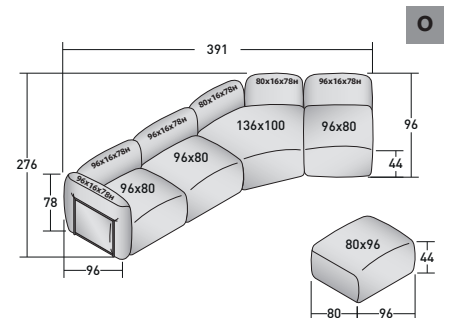

FIOCCO OUTDOOR - COMPOSITION O

- 3 pieces BASE UNIT **DDAO 006**
- 1 piece BASE UNIT **DDAO 005**
- 1 piece BASE UNIT **DDAO 002**
- 2 pieces BACKREST/ARMREST SUPPORT **DDAU 001**
- 2 pieces BACKREST/ARMREST CUSHION **DDAP 001**
- 4 pieces BACKREST/ARMREST SUPPORT **DDAU 006**
- 4 pieces BACKREST/ARMREST CUSHION **DDAP 006**