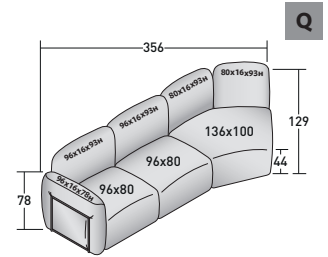

FIOCCO OUTDOOR - COMPOSITION P

- 1 piece BASE UNIT **DDAO 005**
- 1 piece BASE UNIT **DDAO 007**
- 2 pieces BACKREST/ARMREST SUPPORT **DDAU 001**
- 2 pieces BACKREST/ARMREST CUSHION **DDAP 001**

FIOCCO COMPOSITIONS

design Pinuccio Borgonovo 2023

OUTER SIZES - SIZE IN CM.

FIOCCO OUTDOOR - COMPOSITION Q

- 2 pieces BASE UNIT **DDAO 006**
- 1 piece BASE UNIT **DDAO 005**
- 3 pieces BACKREST/ARMREST SUPPORT **DDAU 006**
- 2 pieces BACKREST/ARMREST CUSHION **DDAP 007**
- 1 piece BACKREST/ARMREST CUSHION **DDAP 006**
- 2 pieces BACKREST/ARMREST SUPPORT **DDAU 001**
- 2 pieces BACKREST/ARMREST CUSHION **DDAP 002**