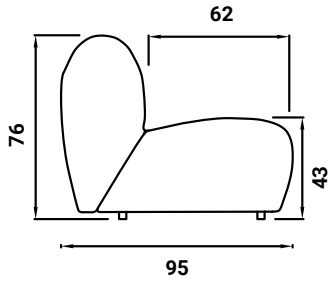

FLORA
SEATING SYSTEM
OUTDOOR
design Ilenia Viscardi
2021

Flora is a system of single or double seating units that can be combined to produce free, unconventional and endless arrangements. The structure is padded and the fabric cover, specifically for outdoor use, can be easily removed thanks to black zips that run along the edges of the seat and the backrest; a deliberately strong graphic sign that highlights the curvature. Optional removable 'cloak', in the same fabric cover or in a contrasting colour. It is fixed with Velcro in the central and lower parts of the seat and with a counterweight in the rear of the backrest.

FLORA SEATING SYSTEM - OUTDOOR
design Ilenia Viscardi 2021

OUTER SIZES - SIZE IN CM.

FLORA SEATING SYSTEM - OUTDOOR
design Ilenia Viscardi 2021

OUTER SIZES - SIZE IN CM.

001

002