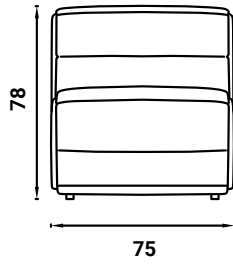

FLORA SEATING SYSTEM - OUTDOOR
design Ilenia Viscardi 2021

OUTER SIZES - SIZE IN CM.

FLORA SEATING SYSTEM - OUTDOOR
design Ilenia Viscardi 2021

OUTER SIZES - SIZE IN CM.

001

002