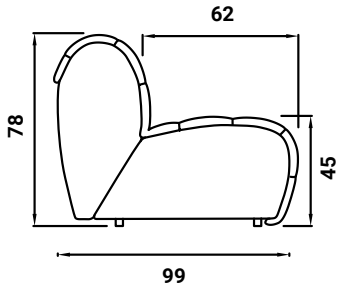

FLORA
SEATING SYSTEM
OUTDOOR
design Ilenia Viscardi
2021

Flora is a system of single or double seating units that can be combined to produce free, unconventional and endless arrangements. The structure is padded and the fabric cover, specifically for outdoor use, can be easily removed thanks to black zips that run along the edges of the seat and the backrest; a deliberately strong graphic sign that highlights the curvature. Optional removable 'cloak', in the same fabric cover or in a contrasting colour. It is fixed with Velcro in the central and lower parts of the seat and with a counterweight in the rear of the backrest.

FLORA SEATING SYSTEM - OUTDOOR
design Ilenia Viscardi 2021

OUTER SIZES - SIZE IN CM.

FLORA SEATING SYSTEM - OUTDOOR
design Ilenia Viscardi 2021

OUTER SIZES - SIZE IN CM.

001

002