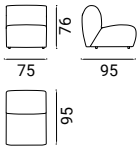

FLORA SEATING SYSTEM - OUTDOOR
design Ilenia Viscardi 2021

OUTER SIZES - SIZE IN CM.

FLORA SEATING SYSTEM - OUTDOOR
design Ilenia Viscardi 2021

OUTER SIZES - SIZE IN CM.

001

002