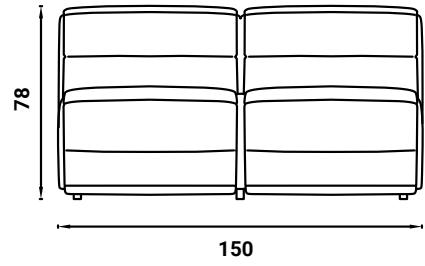

FLORA
SEATING SYSTEM
OUTDOOR
design Ilenia Viscardi
2021

Flora is a system of single or double seating units that can be combined to produce free, unconventional and endless arrangements. The structure is padded and the fabric cover, specifically for outdoor use, can be easily removed thanks to black zips that run along the edges of the seat and the backrest; a deliberately strong graphic sign that highlights the curvature. Optional removable 'cloak', in the same fabric cover or in a contrasting colour. It is fixed with Velcro in the central and lower parts of the seat and with a counterweight in the rear of the backrest.

FLORA SEATING SYSTEM - OUTDOOR
design Ilenia Viscardi 2021

OUTER SIZES - SIZE IN CM.

FLORA SEATING SYSTEM - OUTDOOR
design Ilenia Viscardi 2021

OUTER SIZES - SIZE IN CM.

001

002