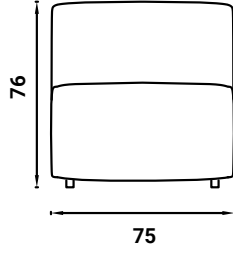

FLORA
SEATING SYSTEM
OUTDOOR
design Ilenia Viscardi
2021

Flora is a system of single or double seating units that can be combined to produce free, unconventional and endless arrangements. The structure is padded and the fabric cover, specifically for outdoor use, can be easily removed thanks to black zips that run along the edges of the seat and the backrest; a deliberately strong graphic sign that highlights the curvature. Optional removable 'cloak', in the same fabric cover or in a contrasting colour. It is fixed with Velcro in the central and lower parts of the seat and with a counterweight in the rear of the backrest.

FLORA SEATING SYSTEM - OUTDOOR
design Ilenia Viscardi 2021

OUTER SIZES - SIZE IN CM.

FLORA SEATING SYSTEM - OUTDOOR
design Ilenia Viscardi 2021

OUTER SIZES - SIZE IN CM.

001

002