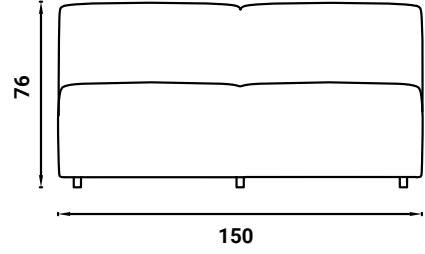

FLORA
SEATING SYSTEM
OUTDOOR
design Ilenia Viscardi
2021

Flora is a system of single or double seating units that can be combined to produce free, unconventional and endless arrangements. The structure is padded and the fabric cover, specifically for outdoor use, can be easily removed thanks to black zips that run along the edges of the seat and the backrest; a deliberately strong graphic sign that highlights the curvature. Optional removable 'cloak', in the same fabric cover or in a contrasting colour. It is fixed with Velcro in the central and lower parts of the seat and with a counterweight in the rear of the backrest.

FLORA SEATING SYSTEM - OUTDOOR
design Ilenia Viscardi 2021

OUTER SIZES - SIZE IN CM.

FLORA SEATING SYSTEM - OUTDOOR
design Ilenia Viscardi 2021

OUTER SIZES - SIZE IN CM.

001

002