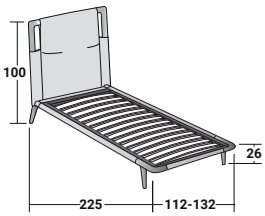

The cover appears to simply rest on the frame, embracing the wood and following the natural shapes. In reality, it is the fruit of a complex and highly detailed design study, to exalt the beauty and purity of wood and give the bed a welcoming and exclusive appearance. The mattress support of Gaudí is with fixed slats with rigidity adjustment.

GAUDÍ SINGLE

design Matteo Nunziati 2020

BASES AND MATTRESS SUPPORTS
OUTER SIZES - SIZE IN CM.

ADJUSTABLE SLATTED BASE