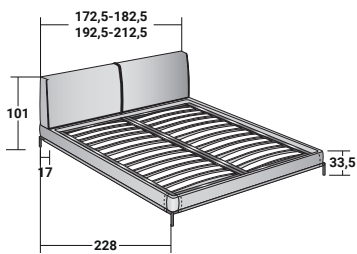

**ICON**  
DOUBLE  
design Carlo Colombo  
2018

A strong, decisive double-size bed with male traits. It is distant from cold minimalist lines as it has been softened by an important textile component. The softly padded headboard, covered like the base in removable fabric or leather covers, forms a delightful contrast with the elegant metal details visible in correspondence with the feet. The mattress support is available as an adjustable slatted version or with electrical movement mechanism. Luxury and comfort are the main features of a bed that has perfect proportions, with a further touch of elegance added by the skilfully tailored stitching on the headboard.

## ICON DOUBLE

design Carlo Colombo 2018

BASES AND MATTRESS SUPPORTS

OUTER SIZES - SIZE IN CM.

ADJUSTABLE SLATTED BASE  
ELECTRICALLY POWERED ADJUSTABLE SLATS