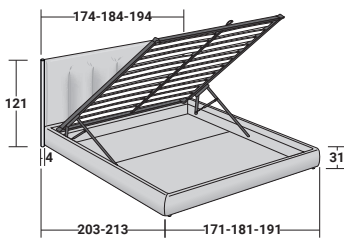

KOI
DOUBLE
design Carlo Colombo
2019

A double-size bed with clean, sharp lines; it immediately suggests the idea of discreetly charming, and not ostentatious, luxury. The original and architectonic shape of the headboard, framed by the eye-catching metal structure that continues downwards to form the feet, is softened by the fabric that has been skilfully stitched with vertical quilting. This decorative addition appears to elongate the bed and contributes to the creation of a design that is welcoming and sophisticated.

Available in the double-size version; it can be supplied with a slatted base, a storage base, a slatted base with electric movements, and the Leonardo base. The covers in fabric or leather are completely removable. Decorative details of the headboard are available in polished black nickel or matt burnished.

KOI DOUBLE

design Carlo Colombo 2019

BASES AND MATTRESS SUPPORTS

OUTER SIZES - SIZE IN CM.

STORAGE BASE

ADJUSTABLE SLATTED BASE

BASE H25

ADJUSTABLE SLATTED BASE
ELECTRICALLY POWERED ADJUSTABLE SLATS