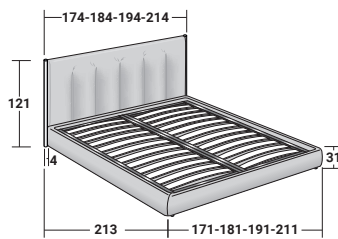

Available in the double-size version; it can be supplied with a slatted base, a storage base, a slatted base with electric movements, and the Leonardo base. The covers in fabric or leather are completely removable. Decorative details of the headboard are available in polished black nickel or matt burnished.

KOI DOUBLE

design Carlo Colombo 2019

BASES AND MATTRESS SUPPORTS

OUTER SIZES - SIZE IN CM.

STORAGE BASE

ADJUSTABLE SLATTED BASE

BASE H25

ADJUSTABLE SLATTED BASE
ELECTRICALLY POWERED ADJUSTABLE SLATS