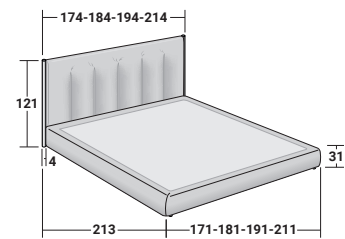

KOI
DOUBLE
design Carlo Colombo
2019

A double-size bed with clean, sharp lines; it immediately suggests the idea of discreetly charming, and not ostentatious, luxury. The original and architectonic shape of the headboard, framed by the eye-catching metal structure that continues downwards to form the feet, is softened by the fabric that has been skilfully stitched with vertical quilting. This decorative addition appears to elongate the bed and contributes to the creation of a design that is welcoming and sophisticated.

Available in the double-size version; it can be supplied with a slatted base, a storage base, a slatted base with electric movements, and the Leonardo base. The covers in fabric or leather are completely removable. Decorative details of the headboard are available in polished black nickel or matt burnished.

KOI DOUBLE

design Carlo Colombo 2019

BASES AND MATTRESS SUPPORTS

OUTER SIZES - SIZE IN CM.

STORAGE BASE

ADJUSTABLE SLATTED BASE

BASE H25

ADJUSTABLE SLATTED BASE
ELECTRICALLY POWERED ADJUSTABLE SLATS