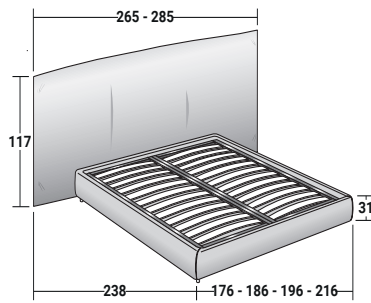

LAYLA
DOUBLE
design Carlo Colombo
2022

Layla is a bed with eye-catching proportions. The headboard is basic yet generous: tall, large and with a thick padding, it provides an ideal backdrop for two nightstands and defines the most intimate place for rest and relaxation, providing an incredibly comfortable and welcoming support.

Available with box-spring base Leonardo, storage base, base H25 with fixed slats with rigidity adjustment, base with electric movements Motion 4. Completely removable fabric cover.

LAYLA DOUBLE

design Carlo Colombo 2022

BASES AND MATTRESS SUPPORTS

OUTER SIZES - SIZE IN CM.

STORAGE BASE

ADJUSTABLE SLATTED BASE

BASE H25

ADJUSTABLE SLATTED BASE
ELECTRICALLY POWERED ADJUSTABLE SLATS

BASE LEONARDO