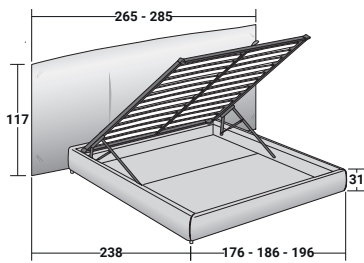

LAYLA
DOUBLE
design Carlo Colombo
2022

Layla is a bed with eye-catching proportions. The headboard is basic yet generous: tall, large and with a thick padding, it provides an ideal backdrop for two nightstands and defines the most intimate place for rest and relaxation, providing an incredibly comfortable and welcoming support.

Available with box-spring base Leonardo, storage base, base H25 with fixed slats with rigidity adjustment, base with electric movements Motion 4. Completely removable fabric cover.

LAYLA DOUBLE

design Carlo Colombo 2022

BASES AND MATTRESS SUPPORTS

OUTER SIZES - SIZE IN CM.

STORAGE BASE

ADJUSTABLE SLATTED BASE

BASE H25

ADJUSTABLE SLATTED BASE
ELECTRICALLY POWERED ADJUSTABLE SLATS

BASE LEONARDO