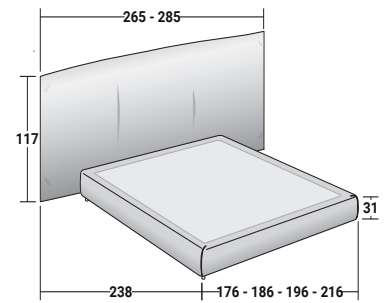

LAYLA
DOUBLE
design Carlo Colombo
2022

Layla is a bed with eye-catching proportions. The headboard is basic yet generous: tall, large and with a thick padding, it provides an ideal backdrop for two nightstands and defines the most intimate place for rest and relaxation, providing an incredibly comfortable and welcoming support.

Available with box-spring base Leonardo, storage base, base H25 with fixed slats with rigidity adjustment, base with electric movements Motion 4. Completely removable fabric cover.

LAYLA DOUBLE

design Carlo Colombo 2022

BASES AND MATTRESS SUPPORTS

OUTER SIZES - SIZE IN CM.

STORAGE BASE

ADJUSTABLE SLATTED BASE

BASE H25

ADJUSTABLE SLATTED BASE
ELECTRICALLY POWERED ADJUSTABLE SLATS

BASE LEONARDO