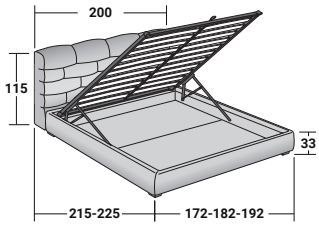

**MAJAL**  
DOUBLE  
design Carlo Colombo  
2015

A beautiful double-size bed, the key features are the sumptuous fabrics, clearly visible in the geometric shapes of the headboard, that resembles a modern boiserie. The headboard is available in two versions: aligned with the edge of the bed, or extended from the sides of the bed. The bed Majal can be supplied in fabric with removable cover. It is available with: box-spring base Leonardo, storage base, fixed base or base with electrical movements.

**MAJAL DOUBLE**

design Carlo Colombo 2015

BASES AND MATTRESS SUPPORTS

OUTER SIZES - SIZE IN CM.

**STORAGE BASE**

ADJUSTABLE SLATTED BASE

**BASE H25**

ADJUSTABLE SLATTED BASE  
ELECTRICALLY POWERED ADJUSTABLE SLATS