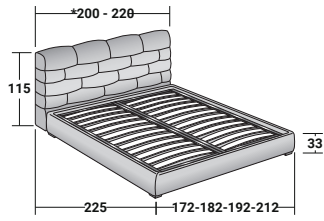

**MAJAL**  
DOUBLE  
design Carlo Colombo  
2015

A beautiful double-size bed, the key features are the sumptuous fabrics, clearly visible in the geometric shapes of the headboard, that resembles a modern boiserie. The headboard is available in two versions: aligned with the edge of the bed, or extended from the sides of the bed. The bed Majal can be supplied in fabric with removable cover. It is available with: box-spring base Leonardo, storage base, fixed base or base with electrical movements.

**MAJAL DOUBLE**

design Carlo Colombo 2015

BASES AND MATTRESS SUPPORTS

OUTER SIZES - SIZE IN CM.

**STORAGE BASE**

ADJUSTABLE SLATTED BASE

**BASE H25**

ADJUSTABLE SLATTED BASE  
ELECTRICALLY POWERED ADJUSTABLE SLATS