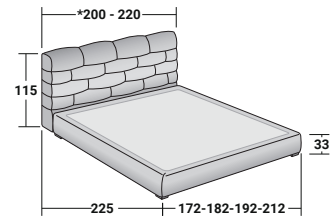

**MAJAL**  
DOUBLE  
design Carlo Colombo  
2015

A beautiful double-size bed, the key features are the sumptuous fabrics, clearly visible in the geometric shapes of the headboard, that resembles a modern boiserie. The headboard is available in two versions: aligned with the edge of the bed, or extended from the sides of the bed. The bed Majal can be supplied in fabric with removable cover. It is available with: box-spring base Leonardo, storage base, fixed base or base with electrical movements.

**MAJAL DOUBLE**

design Carlo Colombo 2015

BASES AND MATTRESS SUPPORTS

OUTER SIZES - SIZE IN CM.

**STORAGE BASE**

ADJUSTABLE SLATTED BASE

**BASE H25**

ADJUSTABLE SLATTED BASE  
ELECTRICALLY POWERED ADJUSTABLE SLATS