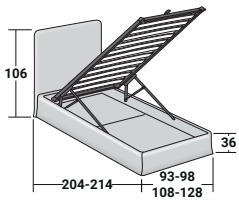

The “Shabby Chic” version projects a clearly contemporary orientation, enhanced by trendy covers, delicate colors with a deliberately well-worn appearance. The headboard is linear and smooth; it is padded and finished, like the base, in completely removable covers in fabric or leather. Available with box-spring base Leonardo, storage base, fixed base, or base with an electrical movements.

**Flou**

**NOTTURNO SHABBY CHIC SINGLE**  
design Centro Ricerche Flou 2015

**BASES AND MATTRESS SUPPORTS**  
OUTER SIZES - SIZE IN CM.

**STORAGE BASE**  
ADJUSTABLE SLATTED BASE

**STORAGE BASE SIDE OPENING**  
ADJUSTABLE SLATTED BASE