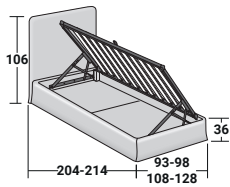

**Flou**

**NOTTURNO SHABBY CHIC SINGLE**  
design Centro Ricerche Flou 2015

**BASES AND MATTRESS SUPPORTS**  
OUTER SIZES - SIZE IN CM.

**STORAGE BASE**  
ADJUSTABLE SLATTED BASE

**STORAGE BASE SIDE OPENING**  
ADJUSTABLE SLATTED BASE

**BASE H25**  
ADJUSTABLE SLATTED BASE  
ELECTRICALLY POWERED ADJUSTABLE SLATS

**BASE LEONARDO**