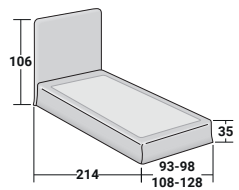

**Flou**

**NOTTURNO SHABBY CHIC SINGLE**  
design Centro Ricerche Flou 2015

**BASES AND MATTRESS SUPPORTS**  
OUTER SIZES - SIZE IN CM.

**STORAGE BASE**  
ADJUSTABLE SLATTED BASE

**STORAGE BASE SIDE OPENING**  
ADJUSTABLE SLATTED BASE

**BASE H25**  
ADJUSTABLE SLATTED BASE  
ELECTRICALLY POWERED ADJUSTABLE SLATS

**BASE LEONARDO**