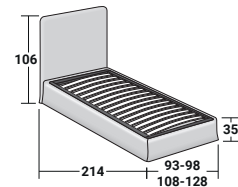

**Flou**

**NOTTURNO SHABBY CHIC SINGLE**  
design Centro Ricerche Flou 2015

**BASES AND MATTRESS SUPPORTS**  
OUTER SIZES - SIZE IN CM.

**STORAGE BASE**  
ADJUSTABLE SLATTED BASE

**STORAGE BASE SIDE OPENING**  
ADJUSTABLE SLATTED BASE

**BASE H25**  
ADJUSTABLE SLATTED BASE  
ELECTRICALLY POWERED ADJUSTABLE SLATS

**BASE LEONARDO**