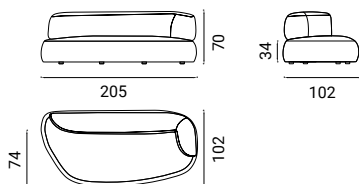

PIERRE SOFA - OUTDOOR
design Studio Contromano 2023

OUTER SIZES - SIZE IN CM.

005