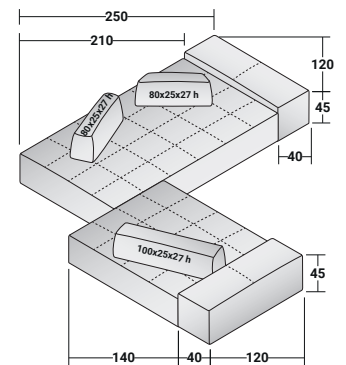

OUTER SIZES - SIZE IN CM.

SOFTBENCH - COMPOSITION C

- 1 piece - BASE 140 x 120 x 39H - **DDBB001**
- 1 piece - BASE 210 x 120 x 39H - **DDBB002**
- 2 pieces - ARMREST 120 x 40 x 45H - **DDBR001**
- 1 piece - MOBILE BACKREST 100 x 25 x 27H - **DDBS002**
- 2 pieces - MOBILE BACKREST 80 x 25 x 27H - **DDBS001**

SOFTBENCH - COMPOSITION C1

- 1 piece - BASE 140 x 120 x 39H - **DDBT001**
- 1 piece - BASE 210 x 120 x 39H - **DDBT002**
- 2 pieces - ARMREST 120 x 40 x 45H - **DDBR001**
- 1 piece - MOBILE BACKREST 100 x 25 x 27H - **DDBS002**
- 2 pieces - MOBILE BACKREST 80 x 25 x 27H - **DDBS001**