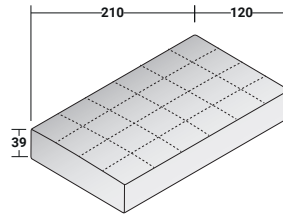

SOFTBENCH - COMPOSITION P

- 1 piece - BASE 280 x 120 x 39H - **DDBT004**
- 2 pieces - MOBILE BACKREST 80 x 25 x 27H - **DDBS001**
- 1 piece - BASE 210 x 120 x 39H - **DDBT002**
- 1 piece - MOBILE BACKREST 100 x 25 x 35H - **DDBS005**
- 1 piece - ARMREST 120 x 40 x 45H - **DDBR001**

BASES - WIDE QUILTING

003

001

002

004

BASES - THICK QUILTING

003

001