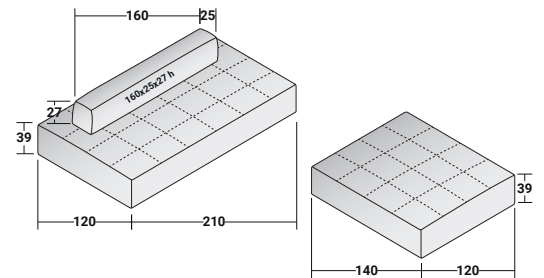

SOFTBENCH - COMPOSITION B1

- 1 piece - BASE 140 x 120 x 39H - **DDBT001**
- 1 piece - BASE 210 x 120 x 39H - **DDBT002**
- 1 piece - MOBILE BACKREST 160 x 25 x 27H - **DDBS003**