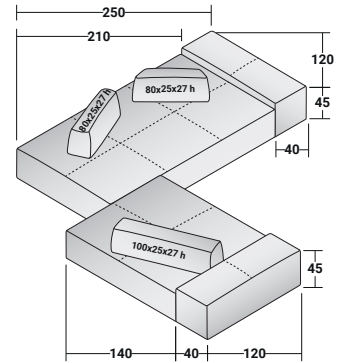

SOFTBENCH - COMPOSITION B

- 1 piece - BASE 140 x 120 x 39H - **DDBB001**
- 1 piece - BASE 210 x 120 x 39H - **DDBB002**
- 1 piece - MOBILE BACKREST 160 x 25 x 27H - **DDBS003**

SOFTBENCH - COMPOSITION B1

- 1 piece - BASE 140 x 120 x 39H - **DDBT001**
- 1 piece - BASE 210 x 120 x 39H - **DDBT002**
- 1 piece - MOBILE BACKREST 160 x 25 x 27H - **DDBS003**

SOFTBECH COMPOSITIONS

design Massimo Castagna 2018/2019

OUTER SIZES - SIZE IN CM.

SOFTBENCH - COMPOSITION C

- 1 piece - BASE 140 x 120 x 39H - **DDBB001**
- 1 piece - BASE 210 x 120 x 39H - **DDBB002**
- 2 pieces - ARMREST 120 x 40 x 45H - **DDBR001**
- 1 piece - MOBILE BACKREST 100 x 25 x 27H - **DDBS002**
- 2 pieces - MOBILE BACKREST 80 x 25 x 27H - **DDBS001**