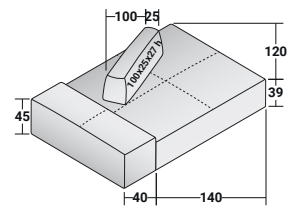

The seat cover is available in two versions: with wide or thick rectangular quilting.

SOFTBENCH COMPOSITIONS

design Massimo Castagna 2018/2019

OUTER SIZES - SIZE IN CM.

SOFTBENCH - COMPOSITION A

- 1 piece - BASE 140 x 120 x 39H - **DDBB001**
- 1 piece - MOBILE BACKREST 100 x 25 x 27H - **DDBS002**
- 1 piece - ARMREST 120 x 40 x 45H - **DDBR001**

SOFTBENCH - COMPOSITION B

- 1 piece - BASE 140 x 120 x 39H - **DDBB001**
- 1 piece - BASE 210 x 120 x 39H - **DDBB002**
- 1 piece - MOBILE BACKREST 160 x 25 x 27H - **DDBS003**

SOFTBENCH - COMPOSITION B1

OUTER SIZES - SIZE IN CM.

SOFTBENCH - COMPOSITION C

- 1 piece - BASE 140 x 120 x 39H - **DDBB001**
- 1 piece - BASE 210 x 120 x 39H - **DDBB002**
- 2 pieces - ARMREST 120 x 40 x 45H - **DDBR001**
- 1 piece - MOBILE BACKREST 100 x 25 x 27H - **DDBS002**
- 2 pieces - MOBILE BACKREST 80 x 25 x 27H - **DDBS001**