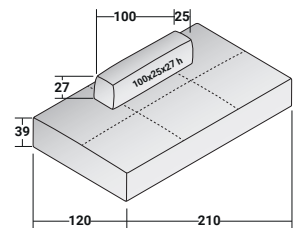

SOFTBENCH - COMPOSITION D

- 1 piece - BASE 210 x 120 x 39H - **DDBB002**
- 1 piece - MOBILE BACKREST 100 x 25 x 27H - **DDBS002**