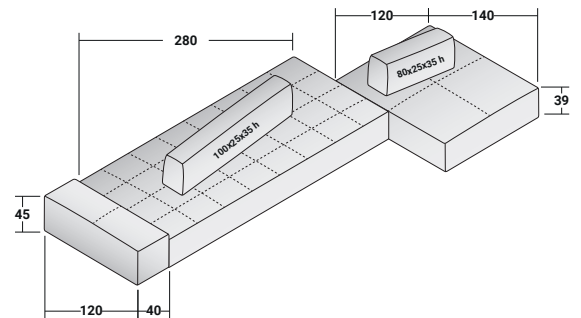

- 1 piece - BASE 210 x 210 x 120 x 39H - **DDBB002**
- 2 pieces - MOBILE BACKREST 80 x 25 x 27H - **DDBS001**
- 1 piece - ARMREST 120 x 40 x 45H - **DDBR001**

SOFTBENCH - COMPOSITION L

- 1 piece - BASE 140 x 120 x 39H - **DDBT001**
- 2 pieces - ARMREST 120 x 40 x 45H - **DDBR001**
- 1 piece - MOBILE BACKREST 100 x 25 x 27H - **DDBS002**
- 1 piece - BASE 210 x 120 x 39H - **DDBB002**
- 1 piece - MOBILE BACKREST 160 x 25 x 27H - **DDBS003**

SOFTBENCH COMPOSITIONS

design Massimo Castagna 2018/2019

OUTER SIZES - SIZE IN CM.

SOFTBENCH - COMPOSITION M

- 1 piece - BASE 210 x 120 x 39H - **DDBT002**
- 1 piece - BASE 140 x 120 x 39H - **DDBT001**
- 1 piece - MOBILE BACKREST 160 x 25 x 27H - **DDBS003**
- 1 piece - MOBILE BACKREST 100 x 25 x 27H - **DDBS002**

SOFTBENCH - COMPOSITION N

- 1 piece - BASE 280 x 120 x 39H - **DDBT004**
- 2 pieces - MOBILE BACKREST 100 x 25 x 27H - **DDBS002**

SOFTBENCH - COMPOSITION O

- 1 piece - BASE 280 x 120 x 39H - **DDBT004**
- 1 piece - MOBILE BACKREST 160 x 25 x 35H - **DDBS006**
- 1 piece - BASE 140 x 120 x 39H - **DDBT001**
- 1 piece - MOBILE BACKREST 80 x 25 x 35H - **DDBS004**