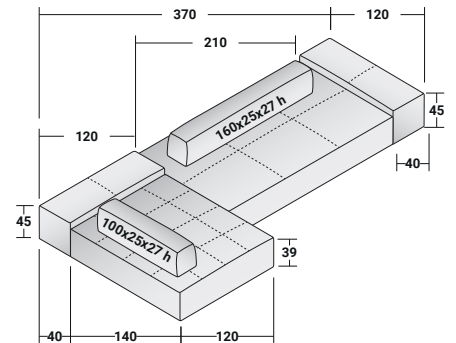

SOFTBECH COMPOSITIONS

design Massimo Castagna 2018/2019

OUTER SIZES - SIZE IN CM.

SOFTBENCH - COMPOSITION H

- 2 pieces - BASE 140 x 120 x 39H - **DDBB001**
- 1 piece - BASE 210 x 120 x 39H - **DDBB002**
- 3 pieces - MOBILE BACKREST 100 x 25 x 27H - **DDBS002**

SOFTBENCH - COMPOSITION H1

- 2 pieces - BASE 140 x 120 x 39H - **DDBT001**
- 1 piece - BASE 210 x 120 x 39H - **DDBT002**
- 3 pieces - MOBILE BACKREST 100 x 25 x 27H - **DDBS002**

SOFTBENCH - COMPOSITION I

- 1 piece - BASE 210 x 210 x 120 x 39H - **DDBB002**
- 2 pieces - MOBILE BACKREST 80 x 25 x 27H - **DDBS001**
- 1 piece - ARMREST 120 x 40 x 45H - **DDBR001**

SOFTBENCH - COMPOSITION L

- 1 piece - BASE 140 x 120 x 39H - **DDBT001**
- 2 pieces - ARMREST 120 x 40 x 45H - **DDBR001**
- 1 piece - MOBILE BACKREST 100 x 25 x 27H - **DDBS002**
- 1 piece - BASE 210 x 120 x 39H - **DDBB002**
- 1 piece - MOBILE BACKREST 160 x 25 x 27H - **DDBS003**

SOFTBENCH COMPOSITIONS

design Massimo Castagna 2018/2019

OUTER SIZES - SIZE IN CM.

SOFTBENCH - COMPOSITION M

- 1 piece - BASE 210 x 120 x 39H - **DDBT002**
- 1 piece - BASE 140 x 120 x 39H - **DDBT001**
- 1 piece - MOBILE BACKREST 160 x 25 x 27H - **DDBS003**
- 1 piece - MOBILE BACKREST 100 x 25 x 27H - **DDBS002**