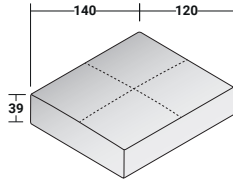

BASES - WIDE QUILTING

001

BASES - THICK QUILTING

ARMREST

MOBILE BACKRESTS