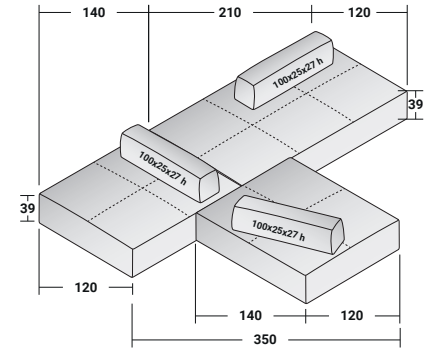

SOFTBENCH - COMPOSITION D

- 1 piece - BASE 210 x 120 x 39H - **DDBB002**
- 1 piece - MOBILE BACKREST 100 x 25 x 27H - **DDBS002**

SOFTBENCH - COMPOSITION E

- 1 piece - BASE 140 x 120 x 39H - **DDBB001**
- 1 piece - BASE 210 x 120 x 39H - **DDBB002**
- 1 piece - ARMREST 120 x 40 x 45H - **DDBR001**
- 2 pieces - MOBILE BACKREST 100 x 25 x 27H - **DDBS002**

SOFTBENCH - COMPOSITION E1

- 1 piece - BASE 140 x 120 x 39H - **DDBT001**
- 1 piece - BASE 210 x 120 x 39H - **DDBT002**
- 1 piece - ARMREST 120 x 40 x 45H - **DDBR001**
- 2 pieces - MOBILE BACKREST 100 x 25 x 27H - **DDBS002**

SOFTBECH COMPOSITIONS

design Massimo Castagna 2018/2019

OUTER SIZES - SIZE IN CM.

SOFTBENCH - COMPOSITION H

- 2 pieces - BASE 140 x 120 x 39H - **DDBB001**
- 1 piece - BASE 210 x 120 x 39H - **DDBB002**
- 3 pieces - MOBILE BACKREST 100 x 25 x 27H - **DDBS002**