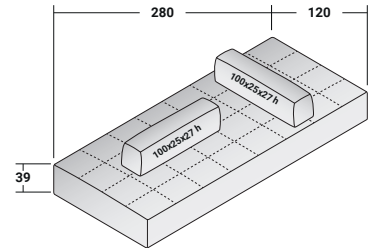

- 1 piece - BASE 210 x 210 x 120 x 39H - **DDBB002**
- 2 pieces - MOBILE BACKREST 80 x 25 x 27H - **DDBS001**
- 1 piece - ARMREST 120 x 40 x 45H - **DDBR001**

SOFTBENCH - COMPOSITION L

- 1 piece - BASE 140 x 120 x 39H - **DDBT001**
- 2 pieces - ARMREST 120 x 40 x 45H - **DDBR001**
- 1 piece - MOBILE BACKREST 100 x 25 x 27H - **DDBS002**
- 1 piece - BASE 210 x 120 x 39H - **DDBB002**
- 1 piece - MOBILE BACKREST 160 x 25 x 27H - **DDBS003**

SOFTBENCH COMPOSITIONS

design Massimo Castagna 2018/2019

OUTER SIZES - SIZE IN CM.

SOFTBENCH - COMPOSITION M

- 1 piece - BASE 210 x 120 x 39H - **DDBT002**
- 1 piece - BASE 140 x 120 x 39H - **DDBT001**
- 1 piece - MOBILE BACKREST 160 x 25 x 27H - **DDBS003**
- 1 piece - MOBILE BACKREST 100 x 25 x 27H - **DDBS002**

SOFTBENCH - COMPOSITION N

- 1 piece - BASE 280 x 120 x 39H - **DDBT004**
- 2 pieces - MOBILE BACKREST 100 x 25 x 27H - **DDBS002**

SOFTBENCH - COMPOSITION O

- 1 piece - BASE 280 x 120 x 39H - **DDBT004**
- 1 piece - MOBILE BACKREST 160 x 25 x 35H - **DDBS006**
- 1 piece - BASE 140 x 120 x 39H - **DDBT001**
- 1 piece - MOBILE BACKREST 80 x 25 x 35H - **DDBS004**