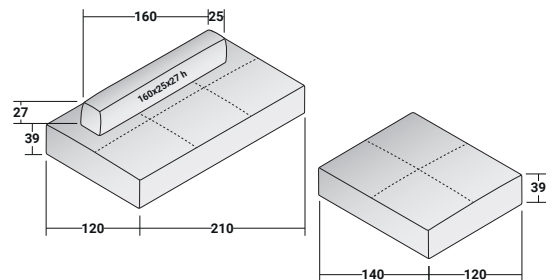

The seat cover is available in two versions: with wide or thick rectangular quilting.

SOFTBENCH COMPOSITIONS

design Massimo Castagna 2018/2019

OUTER SIZES - SIZE IN CM.

SOFTBENCH - COMPOSITION A

- 1 piece - BASE 140 x 120 x 39H - **DDBB001**
- 1 piece - MOBILE BACKREST 100 x 25 x 27H - **DDBS002**
- 1 piece - ARMREST 120 x 40 x 45H - **DDBR001**

SOFTBENCH - COMPOSITION B

- 1 piece - BASE 140 x 120 x 39H - **DDBB001**
- 1 piece - BASE 210 x 120 x 39H - **DDBB002**
- 1 piece - MOBILE BACKREST 160 x 25 x 27H - **DDBS003**

SOFTBENCH - COMPOSITION B1