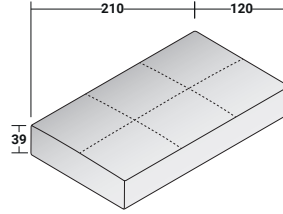

BASES - WIDE QUILTING

002

BASES - THICK QUILTING

ARMREST

MOBILE BACKRESTS