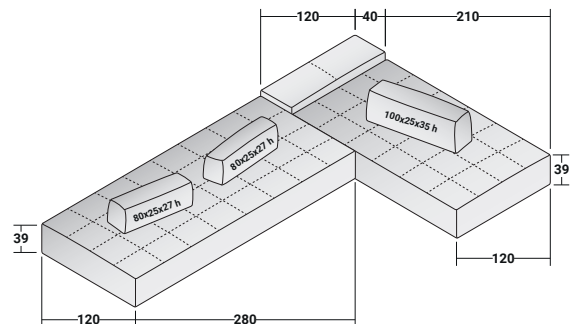

SOFTBENCH COMPOSITIONS

design Massimo Castagna 2018/2019

OUTER SIZES - SIZE IN CM.

SOFTBENCH - COMPOSITION M

- 1 piece - BASE 210 x 120 x 39H - **DDBT002**
- 1 piece - BASE 140 x 120 x 39H - **DDBT001**
- 1 piece - MOBILE BACKREST 160 x 25 x 27H - **DDBS003**
- 1 piece - MOBILE BACKREST 100 x 25 x 27H - **DDBS002**

SOFTBENCH - COMPOSITION N

- 1 piece - BASE 280 x 120 x 39H - **DDBT004**
- 2 pieces - MOBILE BACKREST 100 x 25 x 27H - **DDBS002**

SOFTBENCH - COMPOSITION O

- 1 piece - BASE 280 x 120 x 39H - **DDBT004**
- 1 piece - MOBILE BACKREST 160 x 25 x 35H - **DDBS006**
- 1 piece - BASE 140 x 120 x 39H - **DDBT001**
- 1 piece - MOBILE BACKREST 80 x 25 x 35H - **DDBS004**

SOFTBENCH - COMPOSITION P

- 1 piece - BASE 280 x 120 x 39H - **DDBT004**
- 2 pieces - MOBILE BACKREST 80 x 25 x 27H - **DDBS001**
- 1 piece - BASE 210 x 120 x 39H - **DDBT002**
- 1 piece - MOBILE BACKREST 100 x 25 x 35H - **DDBS005**
- 1 piece - ARMREST 120 x 40 x 45H - **DDBR001**