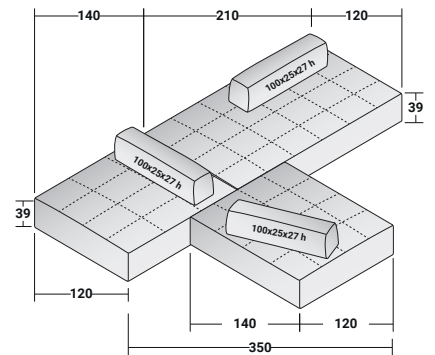

SOFTBENCH - COMPOSITION E1

- 1 piece - BASE 140 x 120 x 39H - **DDBT001**
- 1 piece - BASE 210 x 120 x 39H - **DDBT002**
- 1 piece - ARMREST 120 x 40 x 45H - **DDBR001**
- 2 pieces - MOBILE BACKREST 100 x 25 x 27H - **DDBS002**

SOFTBECH COMPOSITIONS

design Massimo Castagna 2018/2019

OUTER SIZES - SIZE IN CM.

SOFTBENCH - COMPOSITION H

- 2 pieces - BASE 140 x 120 x 39H - **DDBB001**
- 1 piece - BASE 210 x 120 x 39H - **DDBB002**
- 3 pieces - MOBILE BACKREST 100 x 25 x 27H - **DDBS002**

SOFTBENCH - COMPOSITION H1

- 2 pieces - BASE 140 x 120 x 39H - **DDBT001**
- 1 piece - BASE 210 x 120 x 39H - **DDBT002**
- 3 pieces - MOBILE BACKREST 100 x 25 x 27H - **DDBS002**

SOFTBENCH - COMPOSITION I