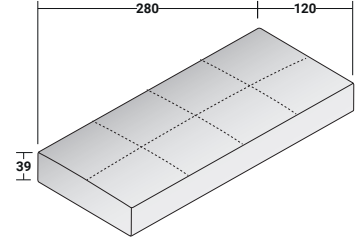

SOFTBENCH - COMPOSITION P

- 1 piece - BASE 280 x 120 x 39H - **DDBT004**
- 2 pieces - MOBILE BACKREST 80 x 25 x 27H - **DDBS001**
- 1 piece - BASE 210 x 120 x 39H - **DDBT002**
- 1 piece - MOBILE BACKREST 100 x 25 x 35H - **DDBS005**
- 1 piece - ARMREST 120 x 40 x 45H - **DDBR001**

BASES - WIDE QUILTING

003

001

002

004

BASES - THICK QUILTING

003

001