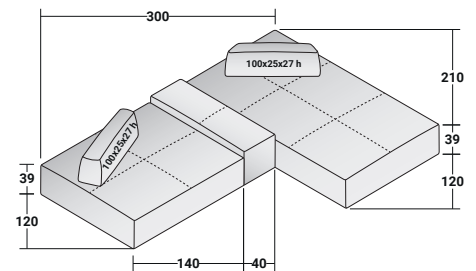

OUTER SIZES - SIZE IN CM.

SOFTBENCH - COMPOSITION C

- 1 piece - BASE 140 x 120 x 39H - **DDBB001**
- 1 piece - BASE 210 x 120 x 39H - **DDBB002**
- 2 pieces - ARMREST 120 x 40 x 45H - **DDBR001**
- 1 piece - MOBILE BACKREST 100 x 25 x 27H - **DDBS002**
- 2 pieces - MOBILE BACKREST 80 x 25 x 27H - **DDBS001**

SOFTBENCH - COMPOSITION C1

- 1 piece - BASE 140 x 120 x 39H - **DDBT001**
- 1 piece - BASE 210 x 120 x 39H - **DDBT002**
- 2 pieces - ARMREST 120 x 40 x 45H - **DDBR001**
- 1 piece - MOBILE BACKREST 100 x 25 x 27H - **DDBS002**
- 2 pieces - MOBILE BACKREST 80 x 25 x 27H - **DDBS001**

SOFTBENCH - COMPOSITION D

- 1 piece - BASE 210 x 120 x 39H - **DDBB002**
- 1 piece - MOBILE BACKREST 100 x 25 x 27H - **DDBS002**

SOFTBENCH - COMPOSITION E

- 1 piece - BASE 140 x 120 x 39H - **DDBB001**
- 1 piece - BASE 210 x 120 x 39H - **DDBB002**
- 1 piece - ARMREST 120 x 40 x 45H - **DDBR001**
- 2 pieces - MOBILE BACKREST 100 x 25 x 27H - **DDBS002**