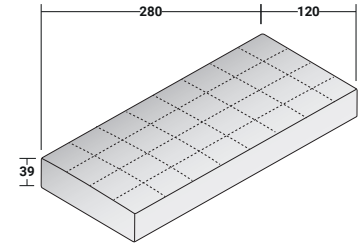

004

ARMREST

MOBILE BACKRESTS