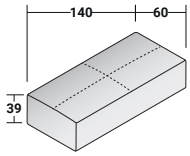

BASES - WIDE QUILTING

003