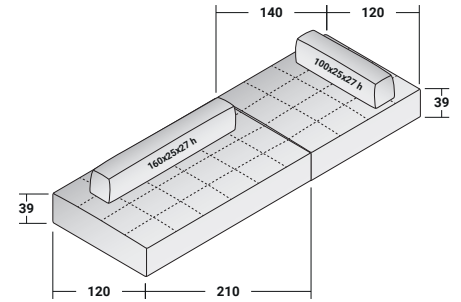

SOFTBENCH - COMPOSITION H1

- 2 pieces - BASE 140 x 120 x 39H - **DDBT001**
- 1 piece - BASE 210 x 120 x 39H - **DDBT002**
- 3 pieces - MOBILE BACKREST 100 x 25 x 27H - **DDBS002**

SOFTBENCH - COMPOSITION I

- 1 piece - BASE 210 x 210 x 120 x 39H - **DDBB002**
- 2 pieces - MOBILE BACKREST 80 x 25 x 27H - **DDBS001**
- 1 piece - ARMREST 120 x 40 x 45H - **DDBR001**

SOFTBENCH - COMPOSITION L

- 1 piece - BASE 140 x 120 x 39H - **DDBT001**
- 2 pieces - ARMREST 120 x 40 x 45H - **DDBR001**
- 1 piece - MOBILE BACKREST 100 x 25 x 27H - **DDBS002**
- 1 piece - BASE 210 x 120 x 39H - **DDBB002**
- 1 piece - MOBILE BACKREST 160 x 25 x 27H - **DDBS003**

SOFTBENCH COMPOSITIONS

design Massimo Castagna 2018/2019

OUTER SIZES - SIZE IN CM.

SOFTBENCH - COMPOSITION M

- 1 piece - BASE 210 x 120 x 39H - **DDBT002**
- 1 piece - BASE 140 x 120 x 39H - **DDBT001**
- 1 piece - MOBILE BACKREST 160 x 25 x 27H - **DDBS003**
- 1 piece - MOBILE BACKREST 100 x 25 x 27H - **DDBS002**