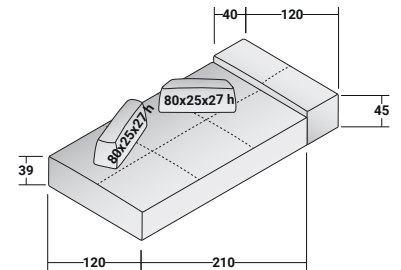

SOFTBENCH - COMPOSITION I

- 1 piece - BASE 210 x 210 x 120 x 39H - **DDBB002**
- 2 pieces - MOBILE BACKREST 80 x 25 x 27H - **DDBS001**
- 1 piece - ARMREST 120 x 40 x 45H - **DDBR001**