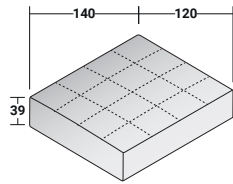

SOFTBENCH - COMPOSITION P

- 1 piece - BASE 280 x 120 x 39H - **DDBT004**
- 2 pieces - MOBILE BACKREST 80 x 25 x 27H - **DDBS001**
- 1 piece - BASE 210 x 120 x 39H - **DDBT002**
- 1 piece - MOBILE BACKREST 100 x 25 x 35H - **DDBS005**
- 1 piece - ARMREST 120 x 40 x 45H - **DDBR001**

BASES - WIDE QUILTING

003

001

002

004

BASES - THICK QUILTING

003

001