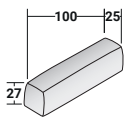

SOFTBENCH - COMPOSITION P

- 1 piece - BASE 280 x 120 x 39H - **DDBT004**
- 2 pieces - MOBILE BACKREST 80 x 25 x 27H - **DDBS001**
- 1 piece - BASE 210 x 120 x 39H - **DDBT002**
- 1 piece - MOBILE BACKREST 100 x 25 x 35H - **DDBS005**
- 1 piece - ARMREST 120 x 40 x 45H - **DDBR001**

002

004

ARMREST

001

MOBILE BACKRESTS

001

002

003