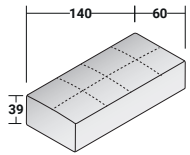

SOFTBENCH - COMPOSITION P

- 1 piece - BASE 280 x 120 x 39H - **DDBT004**
- 2 pieces - MOBILE BACKREST 80 x 25 x 27H - **DDBS001**
- 1 piece - BASE 210 x 120 x 39H - **DDBT002**
- 1 piece - MOBILE BACKREST 100 x 25 x 35H - **DDBS005**
- 1 piece - ARMREST 120 x 40 x 45H - **DDBR001**

BASES - WIDE QUILTING

003

001

002

004

BASES - THICK QUILTING

003

001