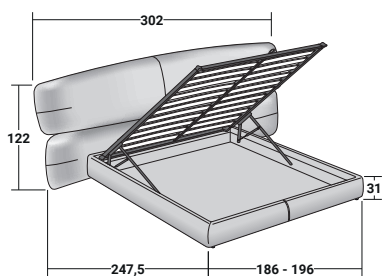

YUNA
DOUBLE
design Carlo Colombo
2024

Yuna is part of Flou's range of important and decidedly contemporary textile beds, designed to become the centrepiece of elegant and refined bedrooms.

The generously upholstered headboard is composed of two overlapping horizontal panels that extend to the sides of the sommier with slightly different radii of curvature; a stylistic detail that lightens the overall vision and at the same time accentuates the sensation of welcome and comfort that the design wishes to convey.

Available with Leonardo H16 base, H25 base with adjustable slats, storage base and Motion 4 base. The base and the front part of the headboard are upholstered in fabric or leather with completely removable covers, while the back cover is not removable and is only available in leather or Greene coated fabric.

YUNA DOUBLE
design Carlo Colombo 2024

BASES AND MATTRESS SUPPORTS
OUTER SIZES - SIZE IN CM.

STORAGE BASE
ADJUSTABLE SLATTED BASE

BASE H25
ADJUSTABLE SLATTED BASE
ELECTRICALLY POWERED ADJUSTABLE SLATS

BASE LEONARDO H16

Headboard width:
302 for mattresses 170 / 180
322 for mattresses 200