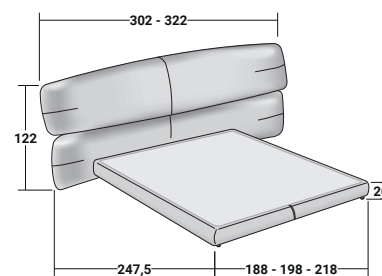

YUNA DOUBLE
design Carlo Colombo 2024

BASES AND MATTRESS SUPPORTS
OUTER SIZES - SIZE IN CM.

STORAGE BASE
ADJUSTABLE SLATTED BASE

BASE H25
ADJUSTABLE SLATTED BASE
ELECTRICALLY POWERED ADJUSTABLE SLATS

BASE LEONARDO H16

Headboard width:
302 for mattresses 170 / 180
322 for mattresses 200