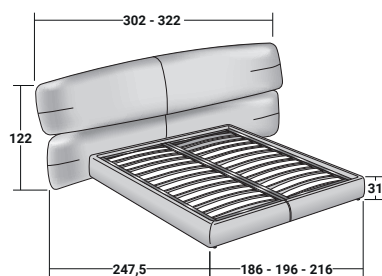

Available with Leonardo H16 base, H25 base with adjustable slats, storage base and Motion 4 base. The base and the front part of the headboard are upholstered in fabric or leather with completely removable covers, while the back cover is not removable and is only available in leather or Greene coated fabric.

YUNA DOUBLE
design Carlo Colombo 2024

BASES AND MATTRESS SUPPORTS
OUTER SIZES - SIZE IN CM.

STORAGE BASE
ADJUSTABLE SLATTED BASE

BASE H25
ADJUSTABLE SLATTED BASE
ELECTRICALLY POWERED ADJUSTABLE SLATS

BASE LEONARDO H16